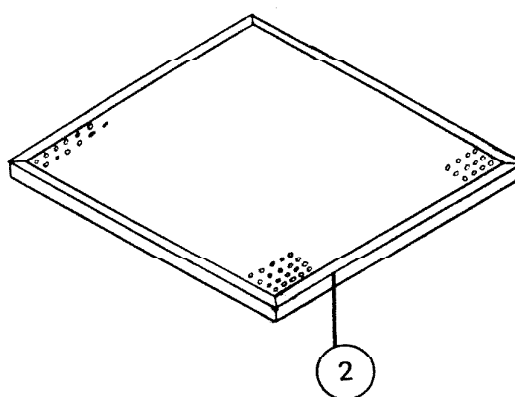

PARTS LIST

EFFECTIVE DATE	MODEL	PRODUCT GROUP
MARCH 1984	FK-19 - VFK-19 NEW	HOODS

REF.	ORIGINAL PART NO.	* PART DESCRIPTION	MODEL USED ON	CURRENT REPLACEMENT PART NO.
1	52696	GRILLE PANEL	FK-19 VFK-19	52696-000
2	27862	CARBON FILTER	FK-19 VFK-19	27862-000
		PLEASE NOTE: FK AND VFK-19 ARE USED ON V AND VV SERIES HOODS WHICH HAVE BEEN CONVERTED TO NON-DUCT USE.		

NuTone

↑
NOTE: Always order by current part number