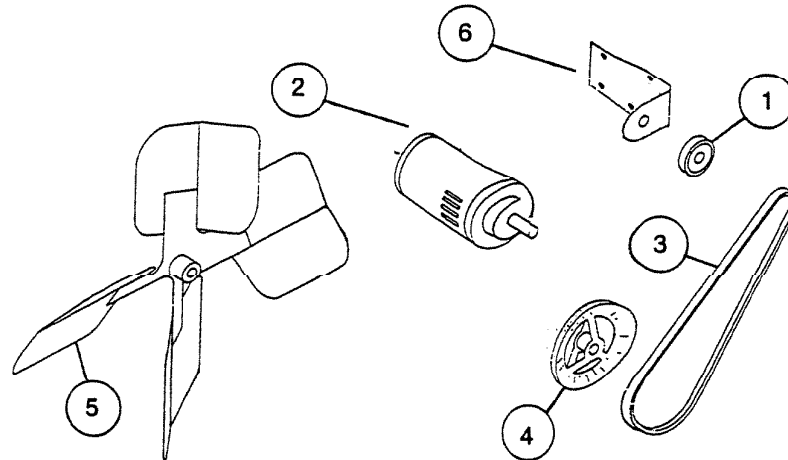

PARTS LIST

FEBRUARY	WHV-30BD WHV36BD	FAN
----------	---------------------	-----

REF.	ORIGINAL PART NO.	*PART DESCRIPTION	MODEL USED ON	CURRENT REPLACEMENT PART NO.
1	K8488	MOTOR PULLEY	WHV30BD	K8488-000
	K8488		WHV36BD	K8488-000
2	K8484	MOTOR	WHV30BD	K8484-000
	K8484		WHV36BD	K8484-000
3	K8487	BELT	WHV30BD	K8487-000
	K8517		WHV36BD	K8517-000
4	K8489	FAN PULLEY	WHV30BD	K8489-000
	K8518		WHV36BD	K8518-000
5	K8482	FAN BLADE	WHV30BD	K8482-000
	K8513		WHV36BD	K8513-000
6	N/A	BRACKET	WHV30BD	N/A
	K8485		WHV36BD	K8485-000