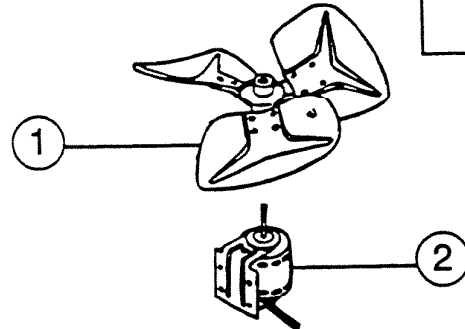

# PARTS LIST

EFFECTIVE DATE	MODEL NUMBER	PRODUCT GROUP
OCTOBER 1994	WHV-20 REVISED	COOLING FAN

*1184A-000  
modified  
Blade*

NOT A PARTS DEPT. STOCK ITEM

REF.	ORIGINAL PART NO.	*PART DESCRIPTION	MODEL USED ON	CURRENT REPLACEMENT PART NO.
1	6348A	FAN BLADE	WHV-20	58376-000
2	6347A	MOTOR	WHV-20	58373-000
3	6351A	LOUVER ASSEMBLY	WHV-20	58380-000
4	6349A	SPRING	WHV-20	58395-000
-	6356A	HARDWARE BAG (Mtg. Screws)	WHV-20	58396-000