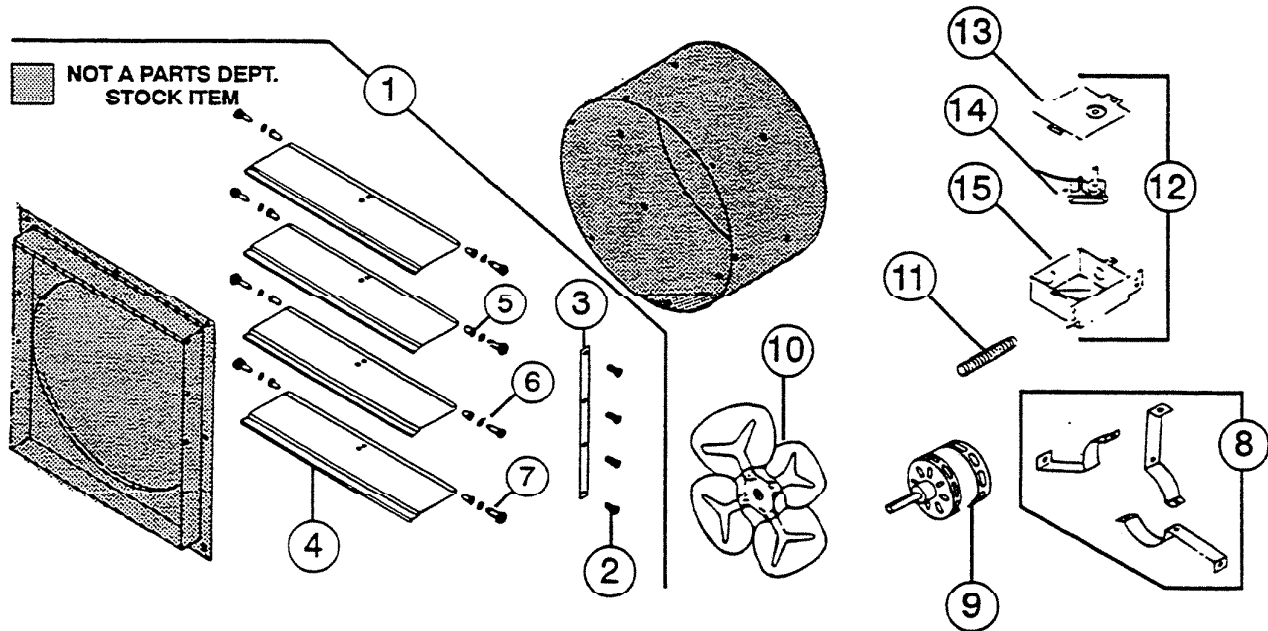

PARTS LIST

EFFECTIVE DATE	MODEL NUMBER	PRODUCT GROUP
OCTOBER 1994	WF-57, WF-57N REVISED	COOLING FAN

REF.	ORIGINAL PART NO.	*PART DESCRIPTION	MODEL USED ON	CURRENT REPLACEMENT PART NO.
1	65842	SHUTTER ASSEMBLY – Complete	WF-57, WF-57N	65842-000
2	20940	SCREW – TIE BAR – 4 Required	WF-57, WF-57N	Void - not avail.
3	65855	TIE BAR	WF-57, WF-57N	65855-000
4	65851	LOUVER ASSEMBLY	WF-57, WF-57N	65851-000
5	65854	NYLON BUSHING – 8 Required	WF-57, WF-57N	65854-000
6	26605	LOCK WASHER – 8 Required	WF-57, WF-57N	26605-000
7	15584	SCREW – 8 Required	WF-57, WF-57N	15584-000
8	69096	MOTOR BRACKET ASSEMBLY	WF-57, WF-57N	69096-000
9	65859	MOTOR	WF-57, WF-57N	51059-000
10	65858	FAN BLADE	WF-57, WF-57N	65858-000
11	26690	FLEX CONDUIT	WF-57	26690-000
12	64641	OUTLET BOX AND THERMOSTAT ASSEMBLY	WF-57, WF-57N	1249A-000

↑

NOTE: Always order by current part number