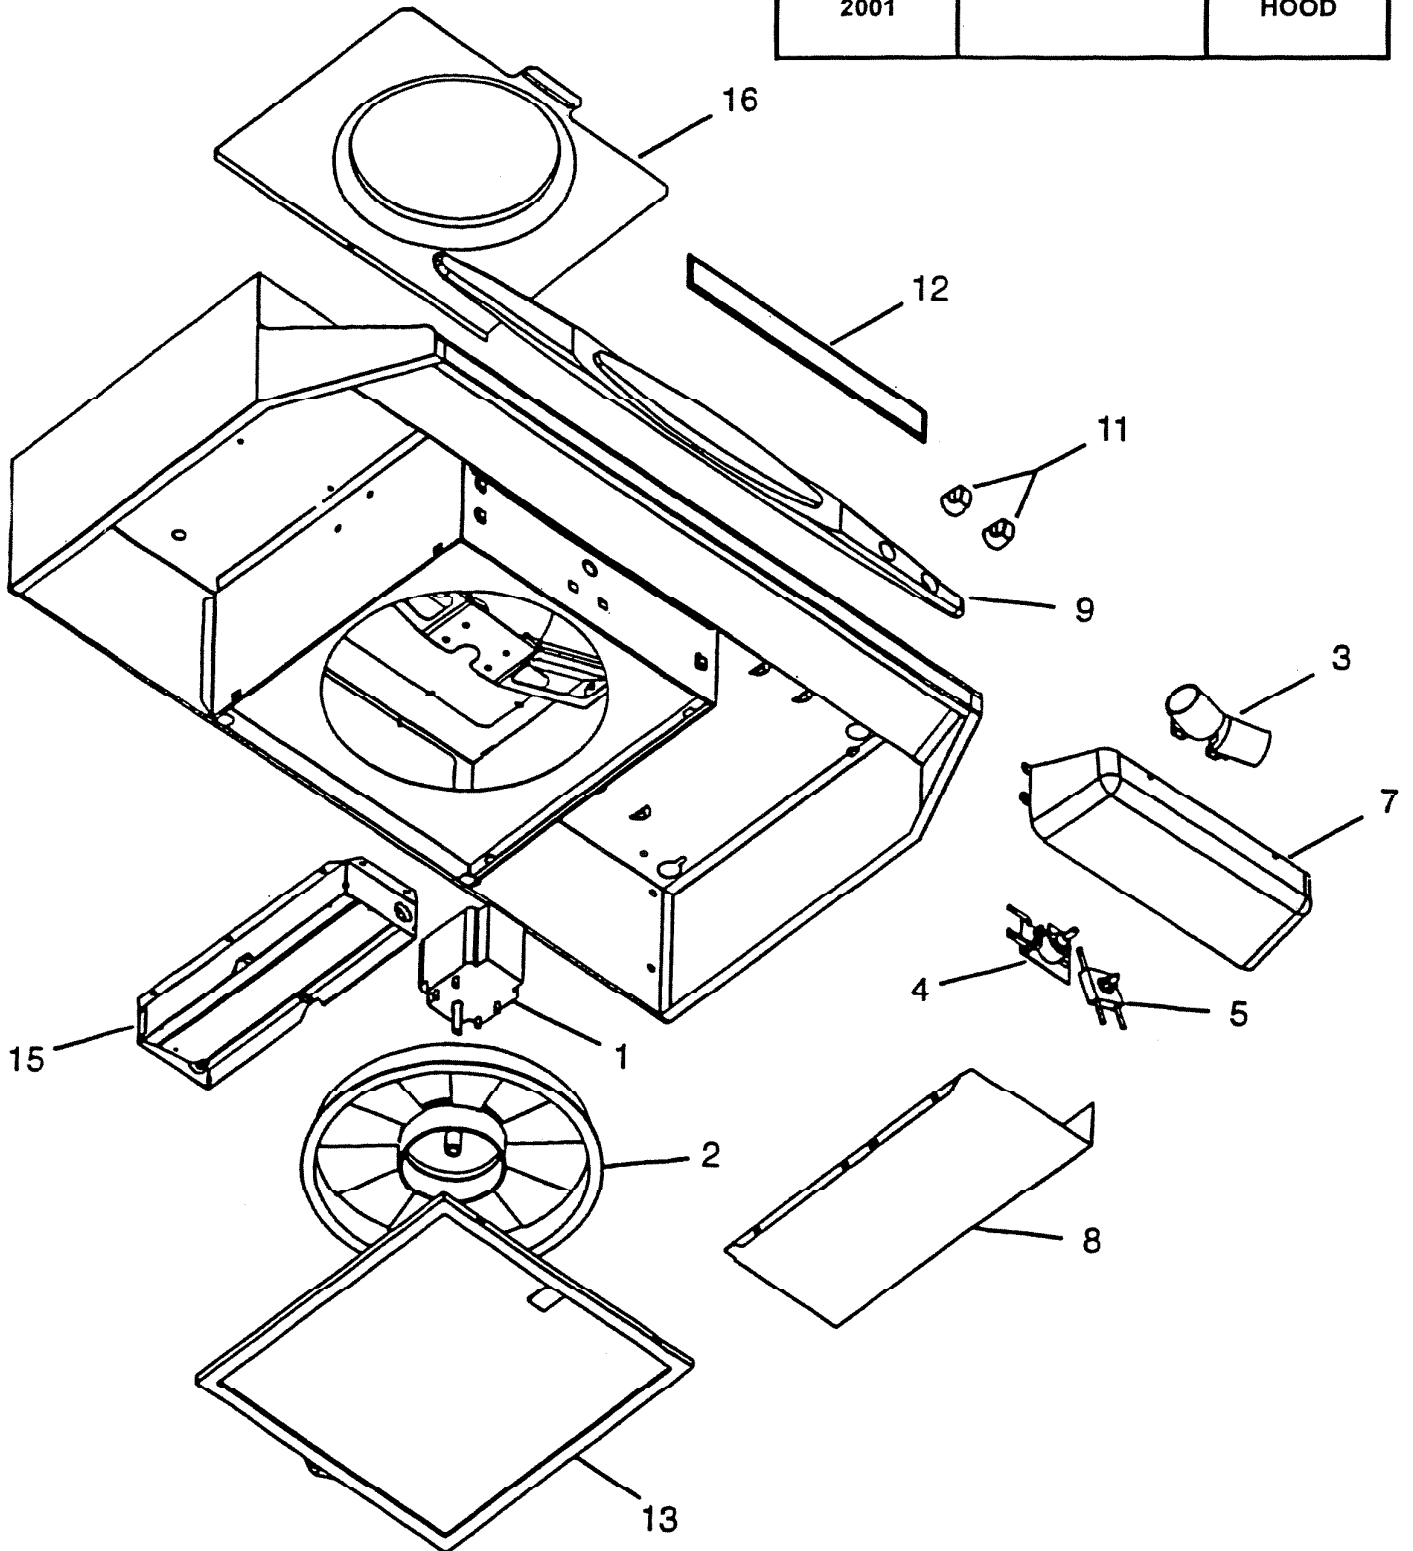

PARTS LIST

EFFECTIVE DATE	MODEL NUMBER	PRODUCT GROUP
REVISED MARCH 2001	WA6500	RANGE HOOD

* Please ask the following (2) questions in order to determine the correct version:

- 1.) Removing the filter assembly, does your hood have a **motor bracket** which is white and is positioned between the motor and the blower wheel or is the **motor bracket** silver and positioned between the motor and hood top?
- 2.) Is your **blower wheel** held on the motor shaft by a cotter pin or a 'hairpin' running through the end of the motor shaft, or is it held on the motor shaft by a clamp which surrounds and compresses the **blower wheel** shaft?

* Determination of the appropriate version:

- 1.) If the **motor bracket** is silver and the **blower wheel** uses a clamp, it is the 'Original' version.
- 2.) If the **motor bracket** is white and the **blower wheel** uses a clamp, it is 'Revision "A"'.
- 3.) If the **motor bracket** is silver and the **blower wheel** uses a cotter pin, it is 'Revision "B"'.
- 4.) If the **motor bracket** is white and the **blower wheel** uses a cotter pin, it is 'Revision "C"'.