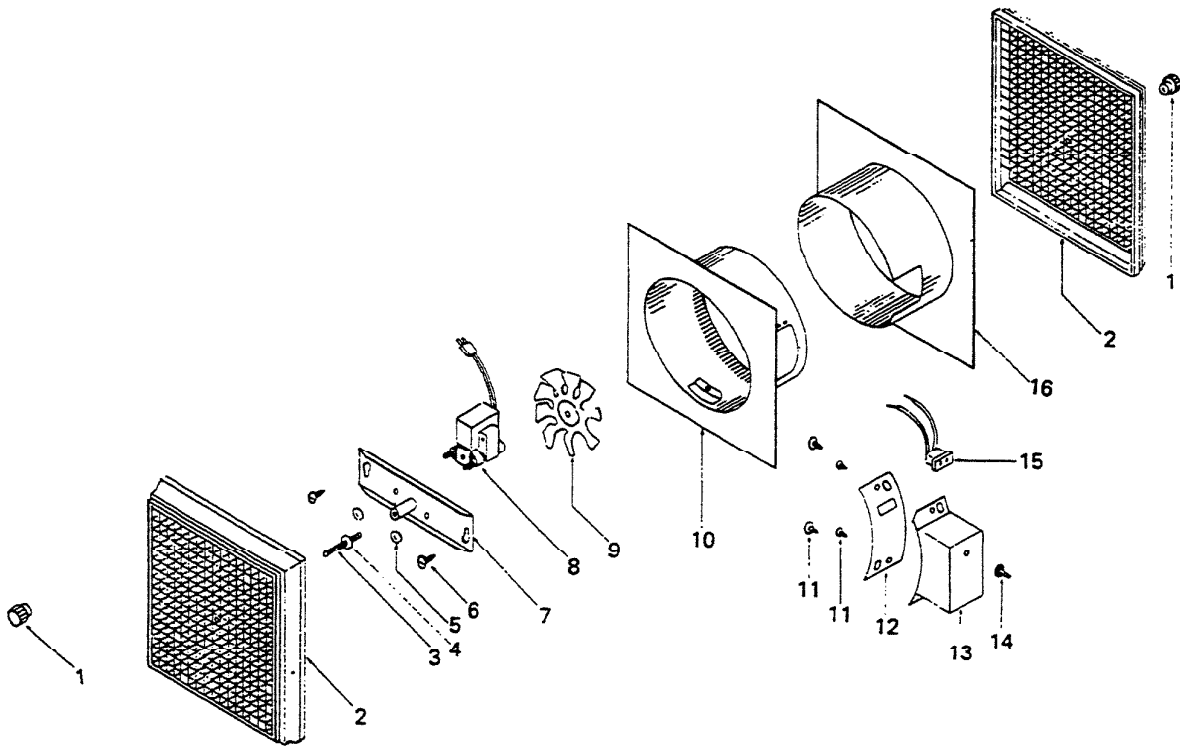

Mercury by NuTone

Model W200C

KEY NO.	PART NO.	PART NAME
1.	K1099	Grille Knob (2 Req'd)
2.	K0832	Grille (2 Req'd)
3.	K0555	Stud
4.	K1211	Palnut
5.	K1213	Nut (2 Req'd)
6.	K0186	Screw (2 Req'd)
7.	K0607	Motor Bracket
8.	K1168	Motor
9.	K0786	Fan Blade
10.	K0284	Inner Sleeve
11.	K0186	Screw (4 Req'd)
12.	K0745	Switch Box Cover
13.	K0570	Switch Box
14.	K0194	Ground Screw
15.	K0147	Receptacle
16.	K0282	Outer Sleeve