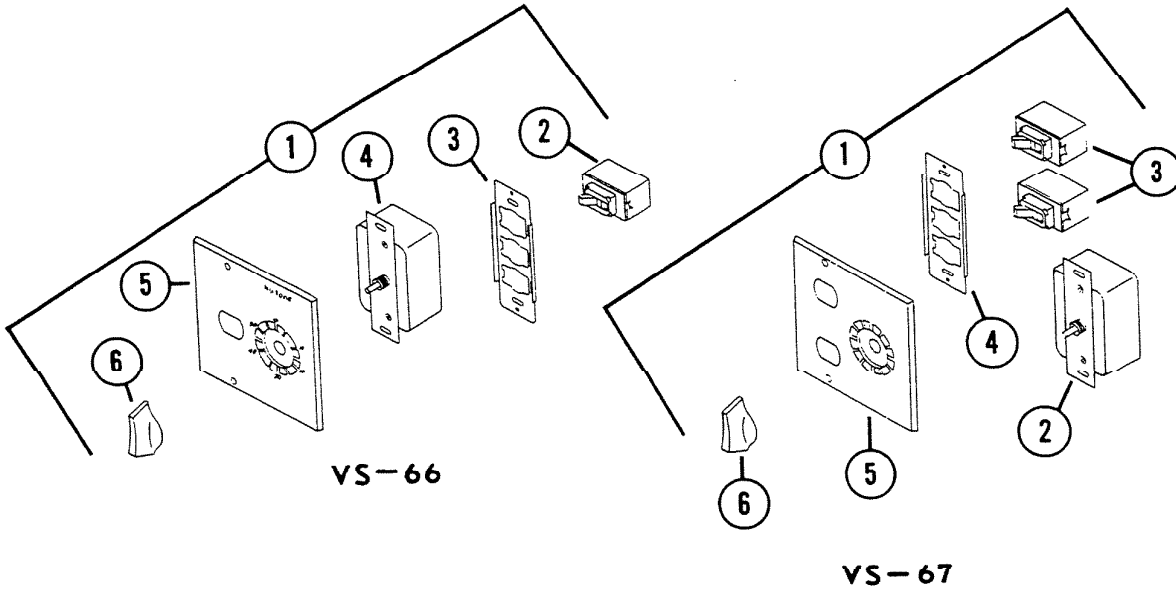

EFFECTIVE DATE

May 1, 1971

NuTone PARTS LIST

MODEL
VS-66 and VS-67
HEATERS

REF.	PART NO.	*Part used on other model/s	PART DESCRIPTION
			<u>MODEL VS-66</u>
1	23455		Time Switch Complete
2	21432	*	Toggle Switch
3	27429	*	Mounting Strap
4	11476	*	Time Switch
5	23459		Dial Plate
6	69073		Knob
			<u>MODEL VS-67</u>
1	23456		Time Switch Complete
2	11476	*	Time Switch only
3	21432	*	Toggle Switch - 2 required
4	27429		Mounting Strap
5	23460		Dial Plate
6	69073		Knob

Order Parts From: PARTS DEPT. C/O

NuTone (SCOVILL)