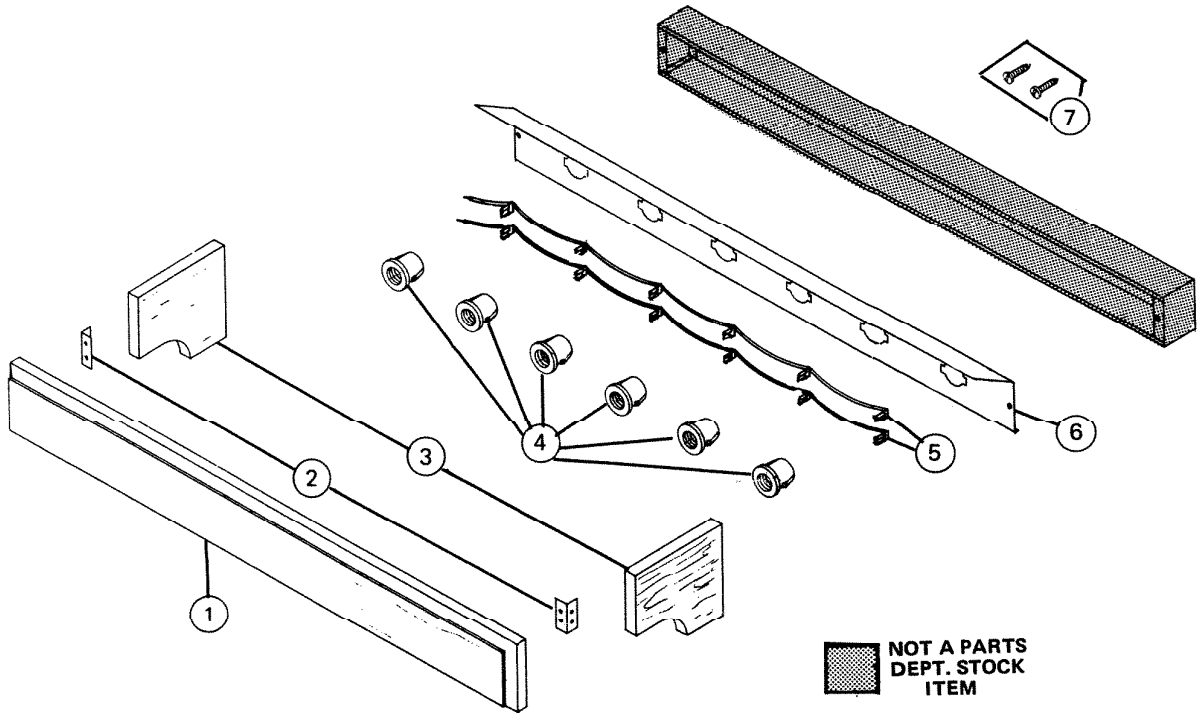

PARTS LIST

EFFECTIVE DATE	MODEL	PRODUCT GROUP
SEPT. 1983	VL-50 AW - D - H NEW	BATH CABINET

REF.	ORIGINAL PART NO.	* PART DESCRIPTION		MODEL USED ON	CURRENT REPLACEMENT PART NO.	
1	95553	TRIM FRONT	ANTIQUE WHITE	VL-50 AW	95553-A01	
	95553		DARK OAK	VL-50 D	95553-A12	
	95553		LIGHT OAK	VL-50 H	95553-A08	
2	76882	ANGLE BRACKET (1) - 2 REQUIRED		VL-50 AW - D - H	76882-206	
3	95140	END	L E F T	ANTIQUE WHITE	VL-50 AW	95140-A01
	95140			DARK OAK	VL-50 D	95140-A12
	95140			LIGHT OAK	VL-50 H	95140-A08
	95139		R I G H T	ANTIQUE WHITE	VL-50 AW	95139-A01
	95139			DARK OAK	VL-50 D	95139-A12
	95139			LIGHT OAK	VL-50 H	95139-A08
4	95130	LAMP SOCKET (1) - 6 REQUIRED		VL-50 AW - D - H	95130-000	
(PLEASE SEE OTHER SIDE)						

NuTone

PRINTED IN U.S.A.

NOTE Always order by current part number

REF.	ORIGINAL PART NO	PART DESCRIPTION		MODEL USED ON	CURRENT REPLACEMENT PART NO
5	95557	WIRING HARNESS	BLACK	VL-50	95557-000
	95558		WHITE	AW- D- H	95558-000
6	95556	SOCKET HOLDER		VL-50 AW- D- H	95556-206
7	95144	HARDWARE SET (MOUNTING SCREWS)		VL-50 AW- D- H	95144-000