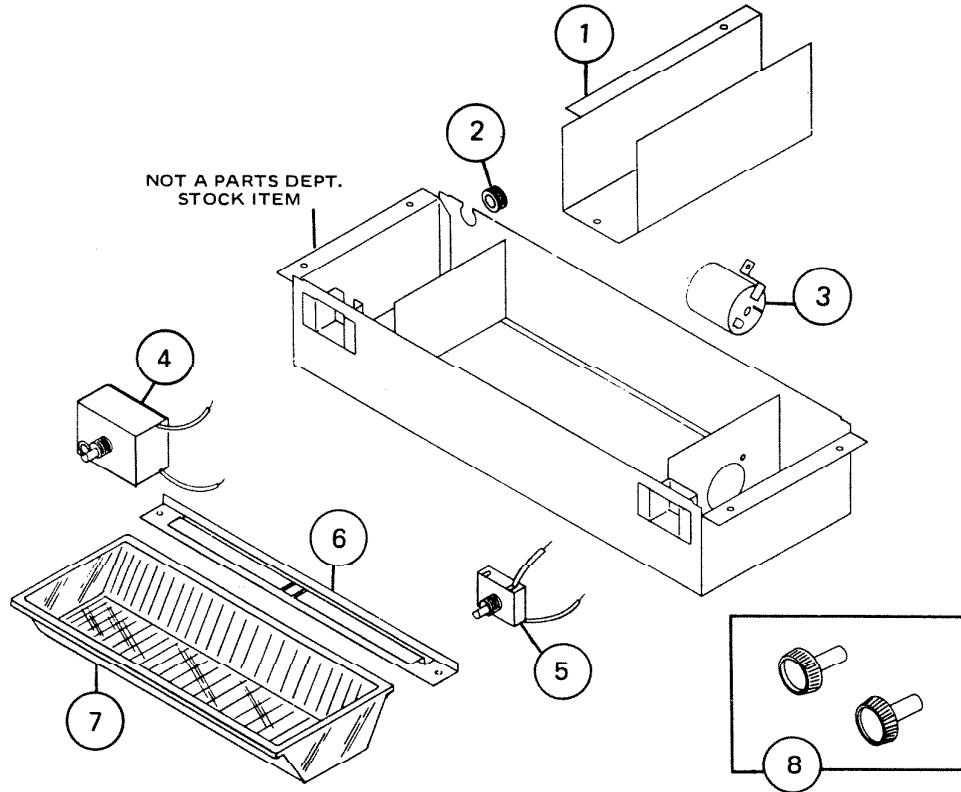

PARTS LIST

EFFECTIVE DATE	MODEL	PRODUCT GROUP
AUGUST 1980	VL-39 REVISED	HOOD FANS

REF.	ORIGINAL PART NO.	* PART DESCRIPTION	MODEL USED ON	CURRENT REPLACEMENT PART NO.
1	13020	INSPECTION COVER	VL-39	13020-005
2	10058	GROMMET	VL-39	1241A-000
3	14979	LAMP SOCKET	VI -39	14979-000
4	21231	SPEED CONTROL - FAN	VL-39	21231-000
5	17482	SWITCH - LIGHT	VL-39	17484-000
6	13006	LENS HOLDER ASSEMBLY	VL-39	13015-005
7	13019	LENS	VL-39	13019-000
8	23476	ENVELOPE ASSEMBLY - KNOBS & SCREWS	VL-39	23476-000

NuTone Division

NOTE Always order by
 current part number
 PL - VL-39