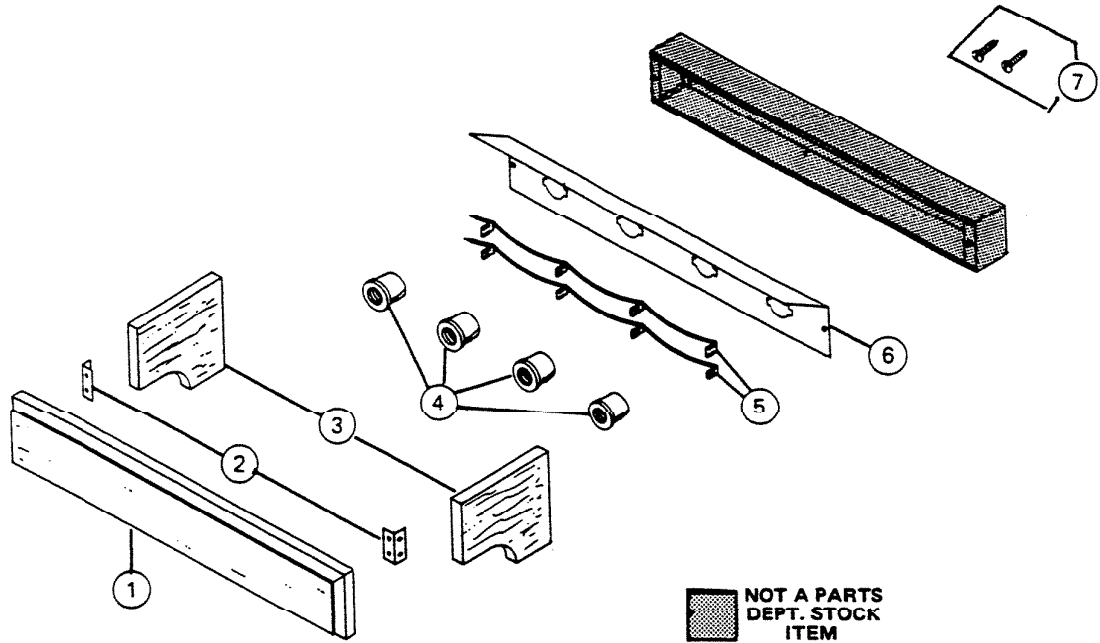

PARTS LIST

EFFECTIVE DATE	MODEL	PRODUCT GROUP
SEPT. 1983	VL-26 AW - D - H NEW	BATH CABINET

REF.	ORIGINAL PART NO	* PART DESCRIPTION		MODEL USE D ON	CURRENT REPLACEMENT PART NO	
1	95390	TRIM FRONT		ANTIQUE WHITE	VL-26 AW	95390-A01
	95390			DARK OAK	VL-26 D	95390-A12
	95390			LIGHT OAK	VL-26 H	95390-A08
2	76882	ANGLE BRACKET (1) - 2 REQUIRED		VL-26 AW - D - H	76882-206	
3	95140 95140 95140 95139 95139 95139	END	L E F T	ANTIQUE WHITE	VL-26 AW	95140-A01
				DARK OAK	VL-26 D	95140-A12
				LIGHT OAK	VL-26 H	95140-A08
			R I G H T	ANTIQUE WHITE	VL-26 AW	95139-A01
				DARK OAK	VL-26 D	95139-A12
				LIGHT OAK	VL-26 H	95139-A08
4	95130	LAMP SOCKET (1) - 4 REQUIRED		VL-26 AW - D - H	95130-000	
		(PLEASE SEE OTHER SIDE)				

NuTone

REF	ORIGINAL PART NO	PART DESCRIPTION		MODEL USED ON	CURRENT REPLACEMENT PART NO
5	95394	WIRING HARNESS	BLACK	VL-26	95394-000
	95395		WHITE	AW - D - H	95395-000
6	95393	SOCKET HOLDER		VL-26 AW - D - H	95393-206
7	95144	HARDWARE SET (MOUNTING SCREWS)		VL-26 AW - D - H	95144-000