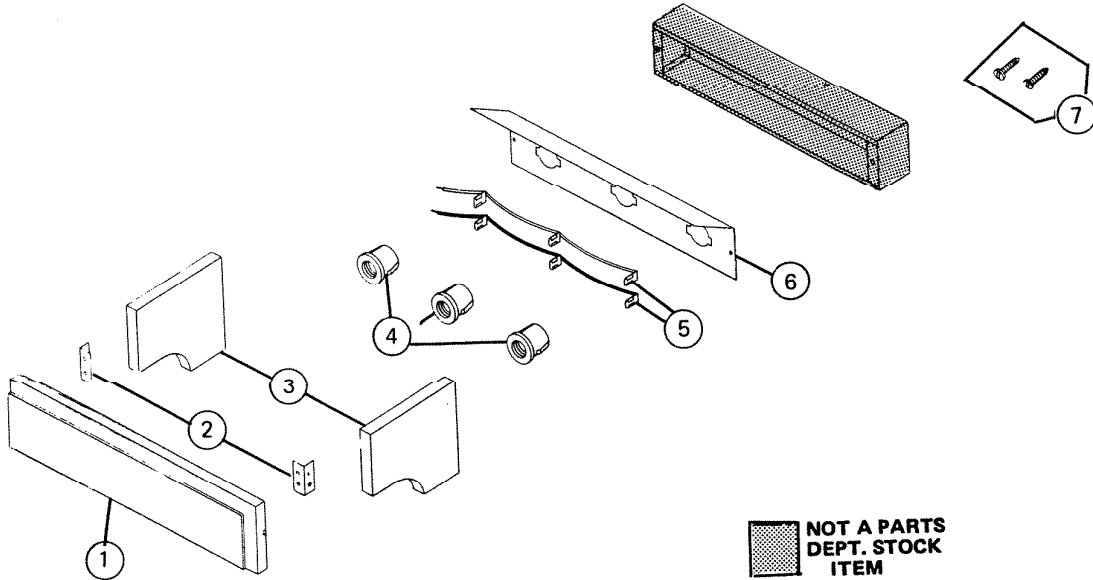

# PARTS LIST

EFFECTIVE DATE	MODEL	PRODUCT GROUP
SEPT. 1983	VL-18 AW-D-H NEW	BATH CABINET

 NOT A PARTS DEPT. STOCK ITEM

REF.	ORIGINAL PART NO.	* PART DESCRIPTION	MODEL USED ON	CURRENT REPLACEMENT PART NO.		
1	95604	TRIM FRONT	ANTIQUE WHITE	VL-18AW	95604-A01	
	95604		DARK OAK	VL-18D	95604-A12	
	95604		LIGHT OAK	VL-18H	95604-A08	
2	76882	ANGLE BRACKET	VL-18 AW-D-H	76882-206		
3	96607	END	L	ANTIQUE WHITE	VL-18AW	95607-A01
			E	DARK OAK	VL-18D	95607-A12
			F	LIGHT OAK	VL-18H	95607-A08
	R		ANTIQUE WHITE	VL-18AW	95606-A01	
			DARK OAK	VL-18D	95606-A12	
			LIGHT OAK	VL-18H	95606-A08	
4	95130	LAMP SOCKET (1) – 3 REQUIRED	VL-18 AW-D-H	95130-000		
		(PLEASE SEE OTHER SIDE)				

NuTone

 NOTE Always order by current part number.

REF	ORIGINAL PART NO	PART DESCRIPTION		MODEL USED ON	CURRENT REPLACEMENT PART NO
5	95610	WIRING HARNESS	BLACK	VL-18 AW - D - H	95610-000
	95611		WHITE		95611-000
6	95609	SOCKET HOLDER		VL-18 AW - D - H	95609-000
7	95144	HARDWARE SET (MOUNTING SCREWS)		VL-18 AW - D - H	95144-000