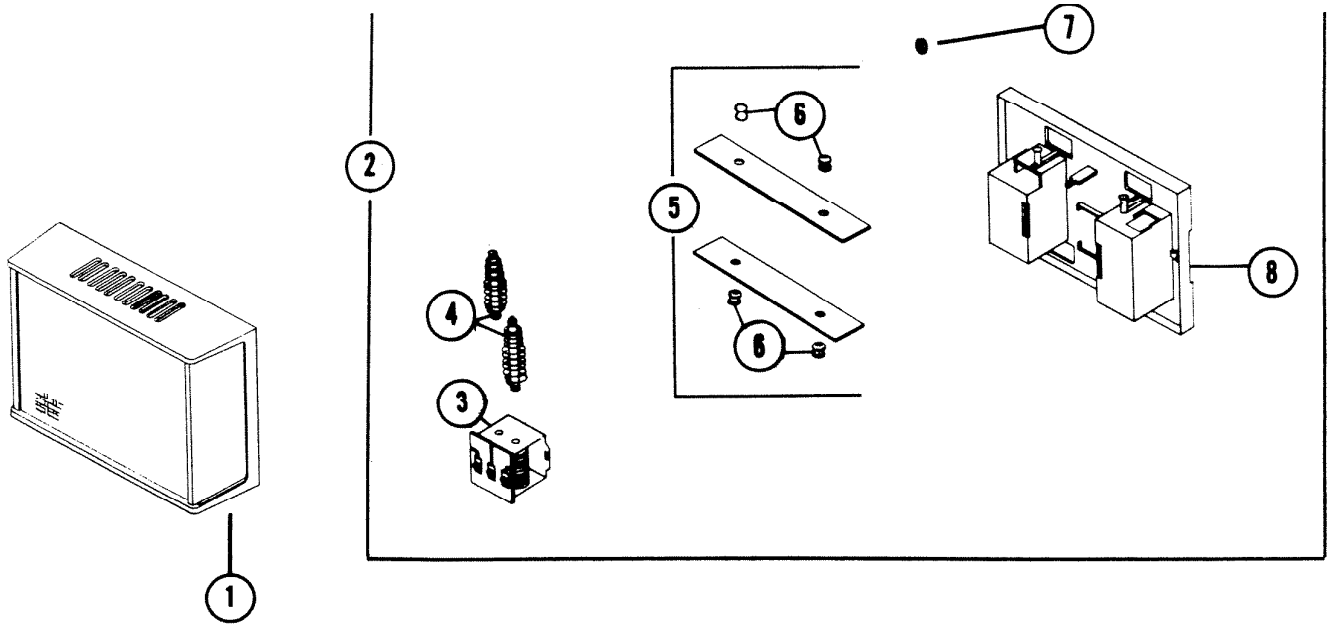

PARTS LIST

EFFECTIVE DATE	MODEL	PRODUCT GROUP
SEPT. 1985	VG-190 NEW	CHIMES

REF.	ORIGINAL PART NO.	PART DESCRIPTION	MODEL USED ON	CURRENT REPLACEMENT PART NO.
1	54740	COVER	VG-190	54740-000
2	63560	MECHANISM ASSEMBLY	VG-190	53040-000
3	63562	POWER UNIT ASSEMBLY	VG-190	63562-000
4	69550	PLUNGER SET	VG-190	69550-000
5	69669	REED SET WITH GROMMETS	VG-190	69669-000
6	69683	GROMMET SET (6)	VG-190	69683-000
7	67274	RUBBER BUMPER	VG-190	67274-000
8	63561	BASE	VG-190	63561-000

↑

NOTE: Always order by current part number.

NuTone