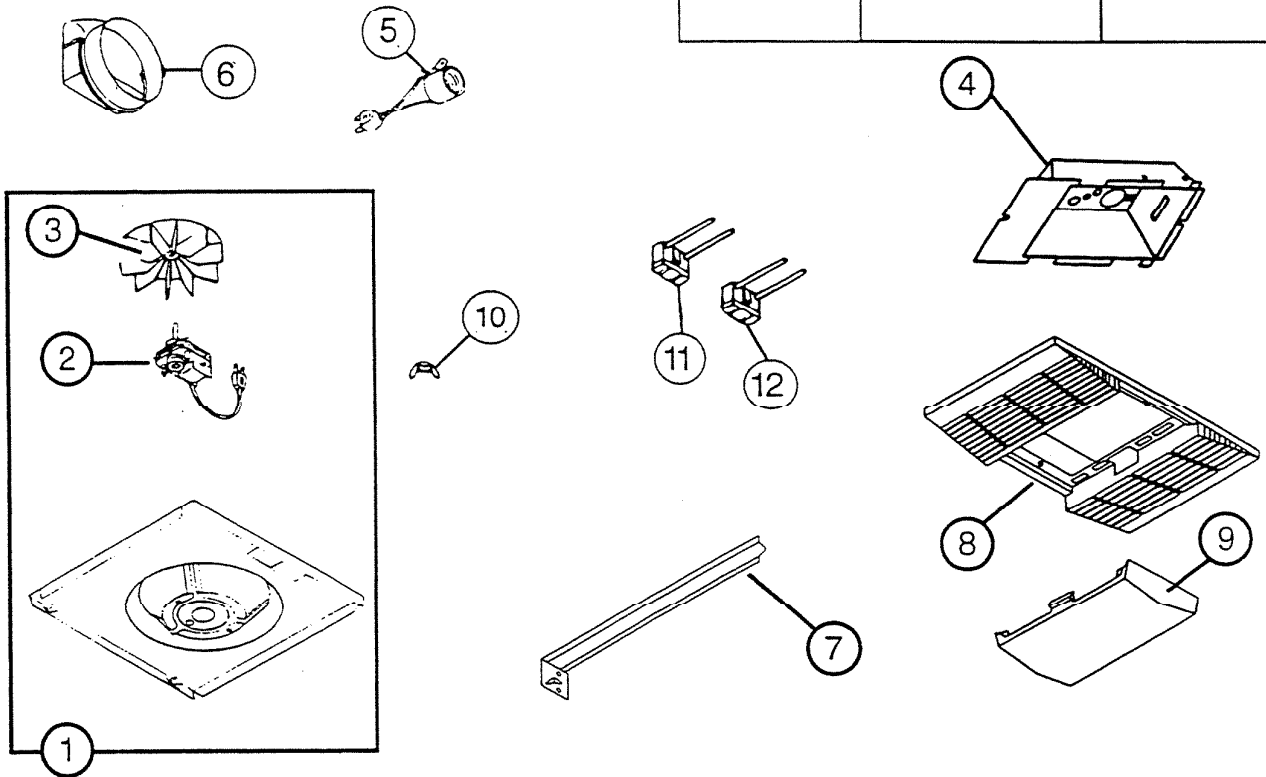

PARTS LIST

EFFECTIVE DATE	MODEL NUMBER	PRODUCT GROUP
AUGUST 1997	VF705RCN VF707RCN	FAN

REF.	ORIGINAL PART NO.	PART DESCRIPTION	MODEL USED ON	CURRENT REPLACEMENT PART NO.
1	0503B	POWER UNIT ASSEMBLY	VF705RCN	0503B-000
	0504B		VF707RCN	0504B-000
2	86677	MOTOR	VF705RCN	86677-000
	87547		VF707RCN	87547-000
3	89914	BLOWER WHEEL	VF705RCN	89914-000
	68739		VF707RCN	68739-000
4	89765	REFLECTOR	VF705RCN, VF707RCN	89765-000
5	35758	LAMP SOCKET	VF705RCN, VF707RCN	35758-000
6	30652	DUCT ADAPTER ASSEMBLY	VF705RCN, VF707RCN	30652-000
7	44388	HANGER BAR (1)	VF705RCN, VF707RCN	44388-000
8	85316	GRILLE	VF705RCN, VF707RCN	85316-000
9	89108	LENS	VF705RCN, VF707RCN	89108-000
10	16133	WING NUT	VF705RCN, VF707RCN	16133-000
11	10034	FAN RECEPTACLE	VF705RCN, VF707RCN	10034-000
12	82304	LIGHT RECEPTACLE	VF705RCN, VF707RCN	82304-000

VILLAGE
by NuTONE

NuTone
Attn: Parts Department
Madison & Red Bank Rds.
Cincinnati, OH 45227-1599
Phone: (513) 527-5426
Fax: (513) 527-5173

↑
NOTE: Always order by
current part number

VF705RCN, VF707RCN 11