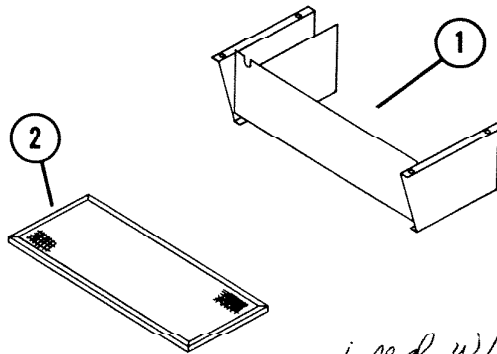

EFFECTIVE DATE

Dec. 1, 1970

NuTone PARTS LIST

MODEL

VF-32
HOODS

*used w/ 3000/6000 Ser Hd
or V-30*

*V30 nameplate goes under knobs
26856 - black
26857 - brown*

REF.	PART NO.	*Part used on other model/s	PART DESCRIPTION
1	26145		Filter Frame Assy.
2	26151		Filter Assy.