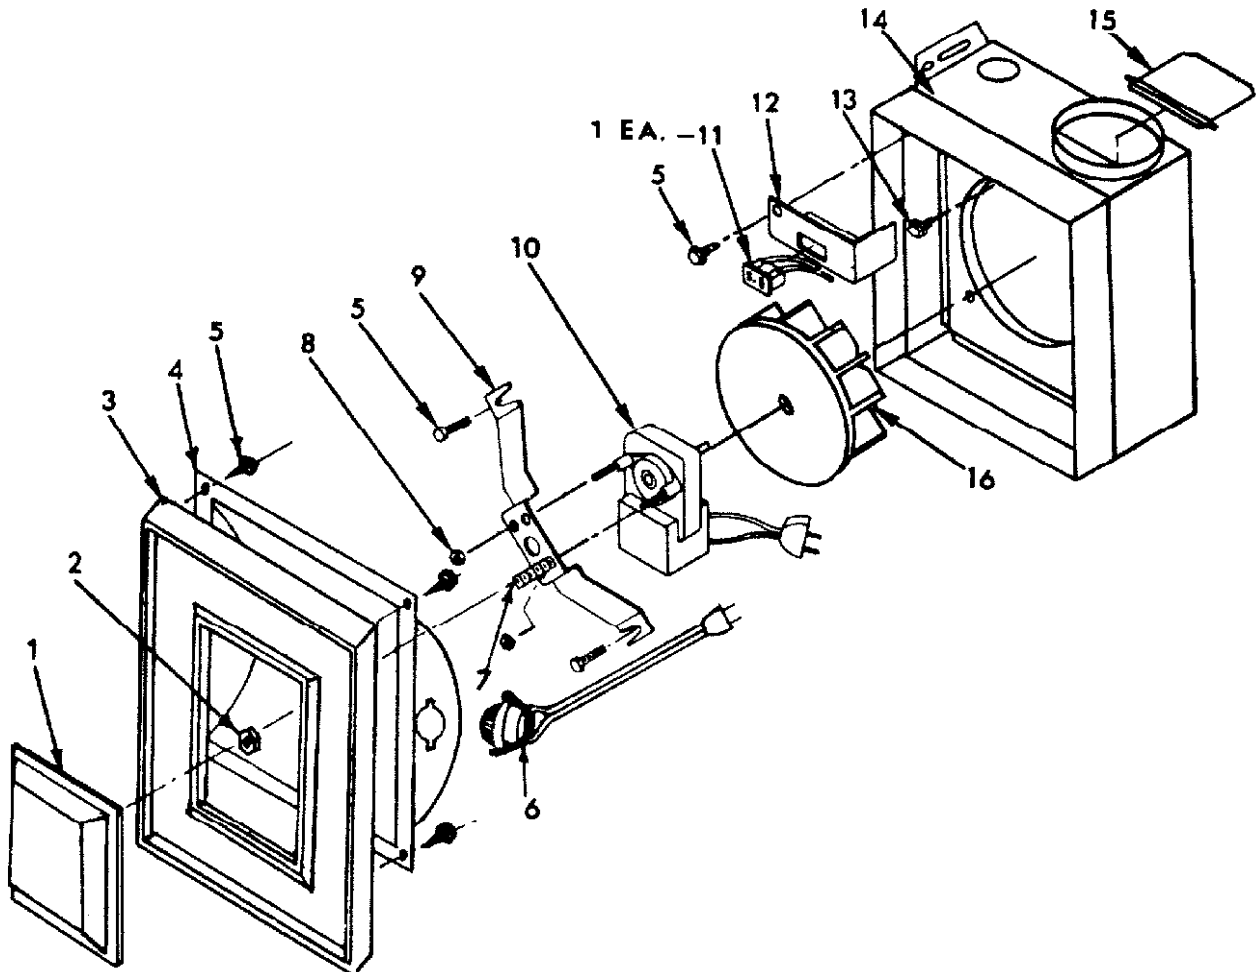

PARTS LIST

EFFECTIVE DATE	MODEL	PRODUCT GROUP
	VF305C	FAN

REF.	ORIGINAL PART NO.	*PART DESCRIPTION	MODEL USED ON	CURRENT REPMACEMENT PART NO.
1	K1160	lens - Glass	VF305C	VNA
2	K1211	Nut - Reflector	VF305C	52375-000
3	K0835	Grille	VF305C	89431-000
4	K0154	Reflector	VF305C	89432-000
5	K0186	Screw - Reg'd.	VF305C	28031-015
6	K1274	Socket Assy.	VF305C	89433-000
7	K0554	Screw - Carriage	VF305C	89426-000
8	K1213	Nut #8 Sems - 2 Reg'd.	VF305C	89427-015

NuTone®

NuTone
 Attn: Parts Department
 Madison & Red Bank Rds.
 Cincinnati, OH 45227-1599
 Phone: (513) 527-5426
 Fax: (513) 527-5173

↑

NOTE: Always order by current part number

REF.	ORIGINAL PART NO.	*PART DESCRIPTION	MODEL USED ON	CURRENT REPMACEMENT PART NO.
9	K0592	Brkt.	VF305C	89425-000
10	K1162	Motor	VF305C	89424-000
11	K0147	Receptacle - Blk.	VF305C	66204-000
	K0148	Receptacle - Wht.	VF305C	82304-000
12	K0563	Switch Box	VF305C	89421-000
13	K0194	Screw - Grd.	VF305C	L3236-000
14	K1086	Housing Assy.	VF305C	VNA
15	K0245	Shutter	VF305C	89422-000
16	K0428	Fan Assy.	VF305C	68920-000
17	K0730	Clip - Lens Retainer (Not Shown)	VF305C	89434-000