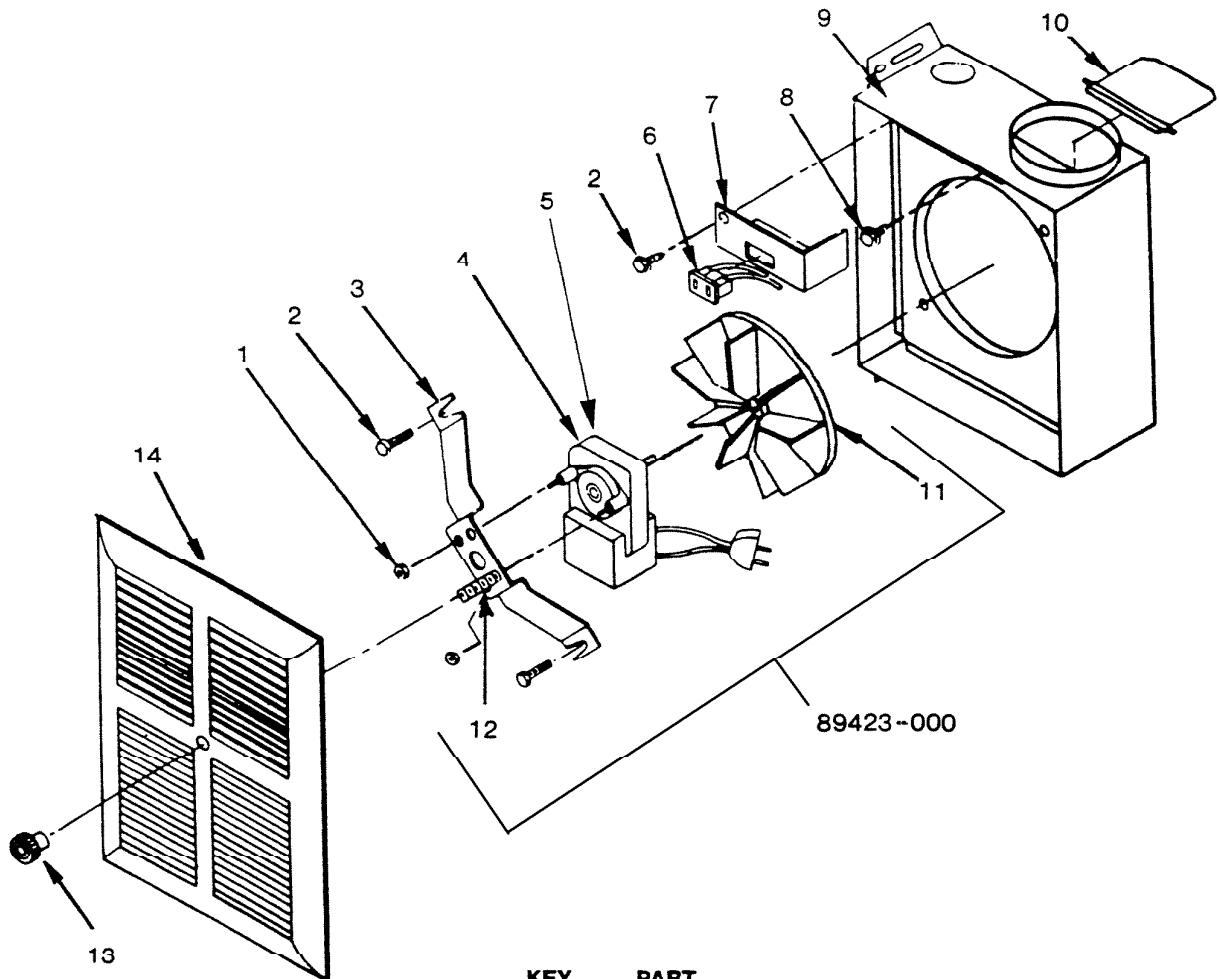

VILLAGE

by NUTONE

Model VC305C-2, VC307C-2

KEY NO.	PART NO.	DESCRIPTION
1	K1213	Nut # 8 (2 req'd)
2	K0190	Screw (3 req'd)
3	K0592	Bracket - Motor
4	K1162	Motor for VC305C-2
5	K1163	Motor for VC307C-2
6	K0147	Receptacle
7	K0744	Wiring Component Cover
8	K0194	Ground Screw
9	K1084	Housing Assembly
10	K0245	Shutter
11	K0428	Fan Blade
12	K0554	Carriage Bolt
13	K1099	Grille Knob
14	K0831	Grille <i>plastic</i>