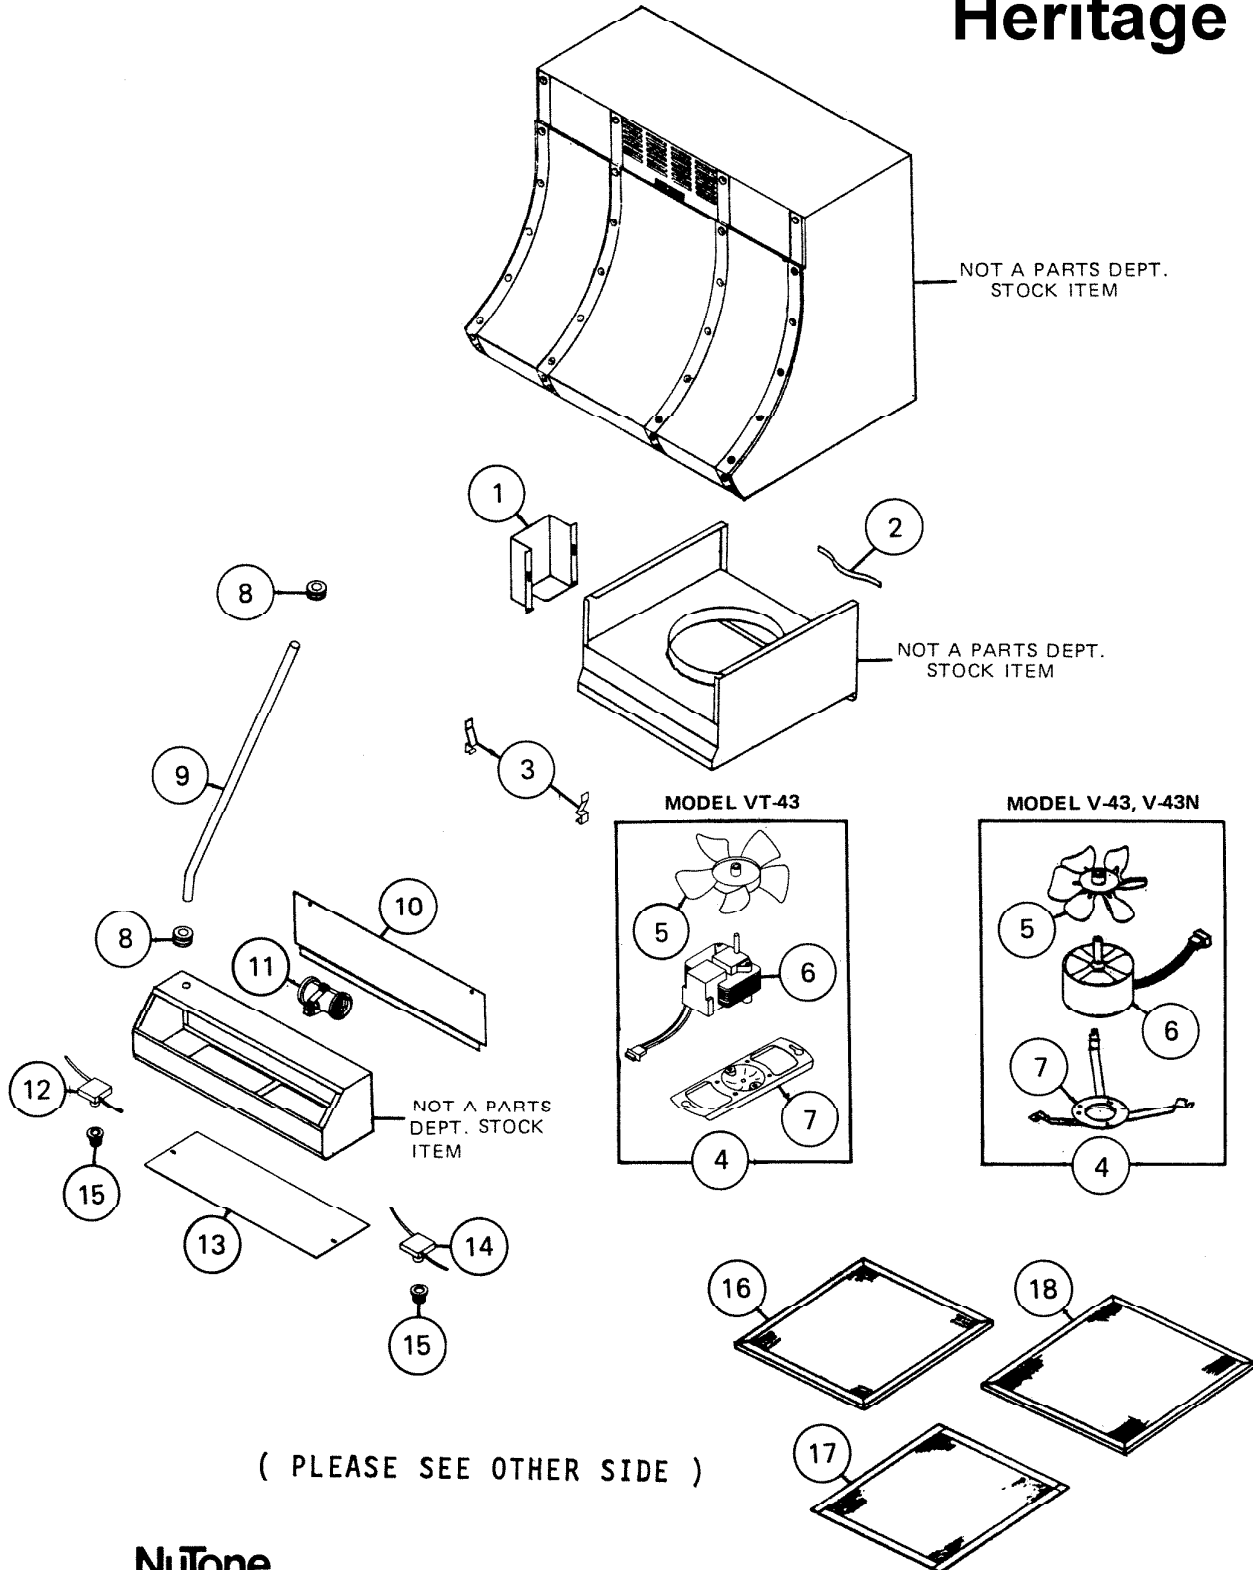

PARTS LIST

EFFECTIVE DATE	MODEL	PRODUCT GROUP
NOV. 1981	V-43, V-43N REVISED VT-43 NEW	HOOD

Heritage

NuTone

REF.	ORIGINAL PART NO	* PART DESCRIPTION	MODEL USED ON	CURRENT REPLACEMENT PART NO
1	24684	CUTLET BOX COVER	V-43, V-43N VT-43	24678-005
2	18661	FILTER SPRING	V-43, V-43N VT-43	18661-000
3	21957	FILTER CLIP-2 REQUIRED	V-43, V-43N VT-43	21957-015
4	21938	MOTOR & BRACKET ASSEMBLY	V-43, V-43N	21938-000
	64040		VT-43	64040-000
5	18760	FAN BLADE	V-43, V-43N	18760-000
	68293		VT-43	68293-000
6	21939	MOTOR	V-43, V-43N	21939-SER
	27898		VT-43	27898-000
7	18688	MOTOR BRACKET	V-43, V-43N	18688-005
	11840		VT-43	11840-000
8	13594	GROMMET-2 REQUIRED	V-43, V-43N VT-43	13594-000
9	24642	WIRING TUBE	V-43, V-43N VT-43	24642-000
10	24643	COVER PLATE	V-43, V-43N VT-43	24643-005
11	24668	LAMP SOCKET-TWIN	V-43, V-43N VT-43	24668-000
12	18663	SWITCH-FAN	V-43, V-43N VT-43	18663-000
13	24641	LENS	V-43, V-43N VT-43	24641-000
14	17482	SWITCH-LIGHT	V-43, V-43N VT-43	17484-000
15	24696	KNOB SET-2	V-43, V-43N VT-43	1041A-000
16	21880	CHARCOAL FILTER <i>853</i>	V-43, V-43N VI-43	27330-900
17	24939	SMOKE FILTER <i>852</i>	V-43, V-43N VT-43	27320-900
18	21882	ALUMINUM FILTER	V-43, V-43N VT-43	21882-000
				 NOTE: Always order by current part number.