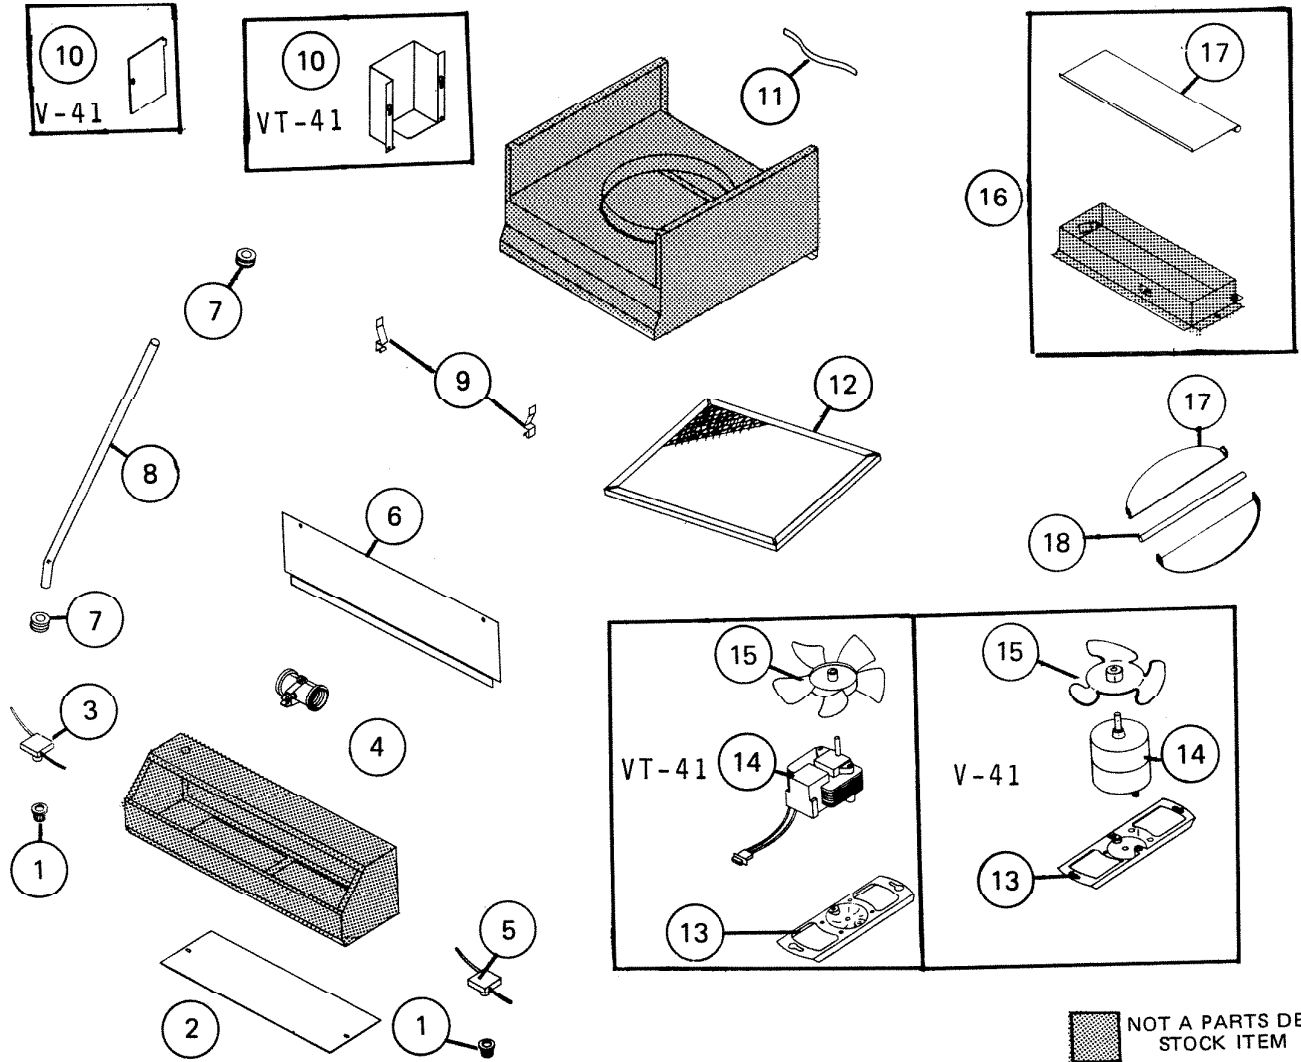

PARTS LIST

EFFECTIVE DATE	MODEL	PRODUCT GROUP
MARCH 1984	VT-41 NEW V-41 REVISED	HOOD FANS

 NOT A PARTS DE STOCK ITEM

REF.	ORIGINAL PART NO.	* PART DESCRIPTION	MODEL USED ON	CURRENT REPLACEMENT PART NO.
1	24696	KNOB SET	V-41, VT-41	1041A-000
2	24641	LENS	V-41, VT-41	24641-000
3	18663	FAN SPEED CONTROL	V-41	18663-000
	26546		VT-41	26546-000
4	24668	TWIN LAMP SOCKET	V-41, VT-41	24668-000
(PLEASE SEE OTHER SIDE)				

NuTone

PRINTED IN U.S.A.

NOTE: Always order by current part number

REF.	ORIGINAL PART NO.	* PART DESCRIPTION	MODEL USED ON	CURRENT REPLACEMENT PART NO.	
5	17482	LIGHT SWITCH	V-41,VT-41	17484-000	
6	24643	COVER PLATE	V-41,VT-41	24643-005	
7	13594	GROMMET - 2 REQUIRED	V-41,VT-41	13594-000	
8	24642	WIRING TUBE	V-41,VT-41	24642-000	
9	21957	FILTER CLIP	V-41,VT-41	21957-015	
10	24671	OUTLET BOX COVER	V-41	VOID-NOT AVAILABLE	
	24678		VT-41	24678-005	
11	18661	FILTER SPRING	VT-41	18661-000	
12	21881	FILTER	11 1/16X9 1/16	V-41	21881-000
	21882		11 1/16X11 1/16	VT-41	21882-000
13	11839	MOTOR BRACKET	V-41	11839-000	
	11840		VT-41	11840-000	
14	26733	MOTOR	V-41	26733-SER	
	27869		VT-41	27869-000	
15	16631	FAN BLADE	V-41	16631-000	
	27860		VT-41	68293-000	
16	19749	DAMPER SECTION ASSEMBLY	VT-41	19749-000*	
17	12675	LOUVER ASSEMBLY	V-41	1313A-000	
	67150		VT-41	67150-000	
18	12676	LOUVER ROD	V-41	12676-000	
		* PLEASE NOTE: COMPLETE DAMPER ASSEMBLY FOR V-41 - PURCHASE MODEL 895			