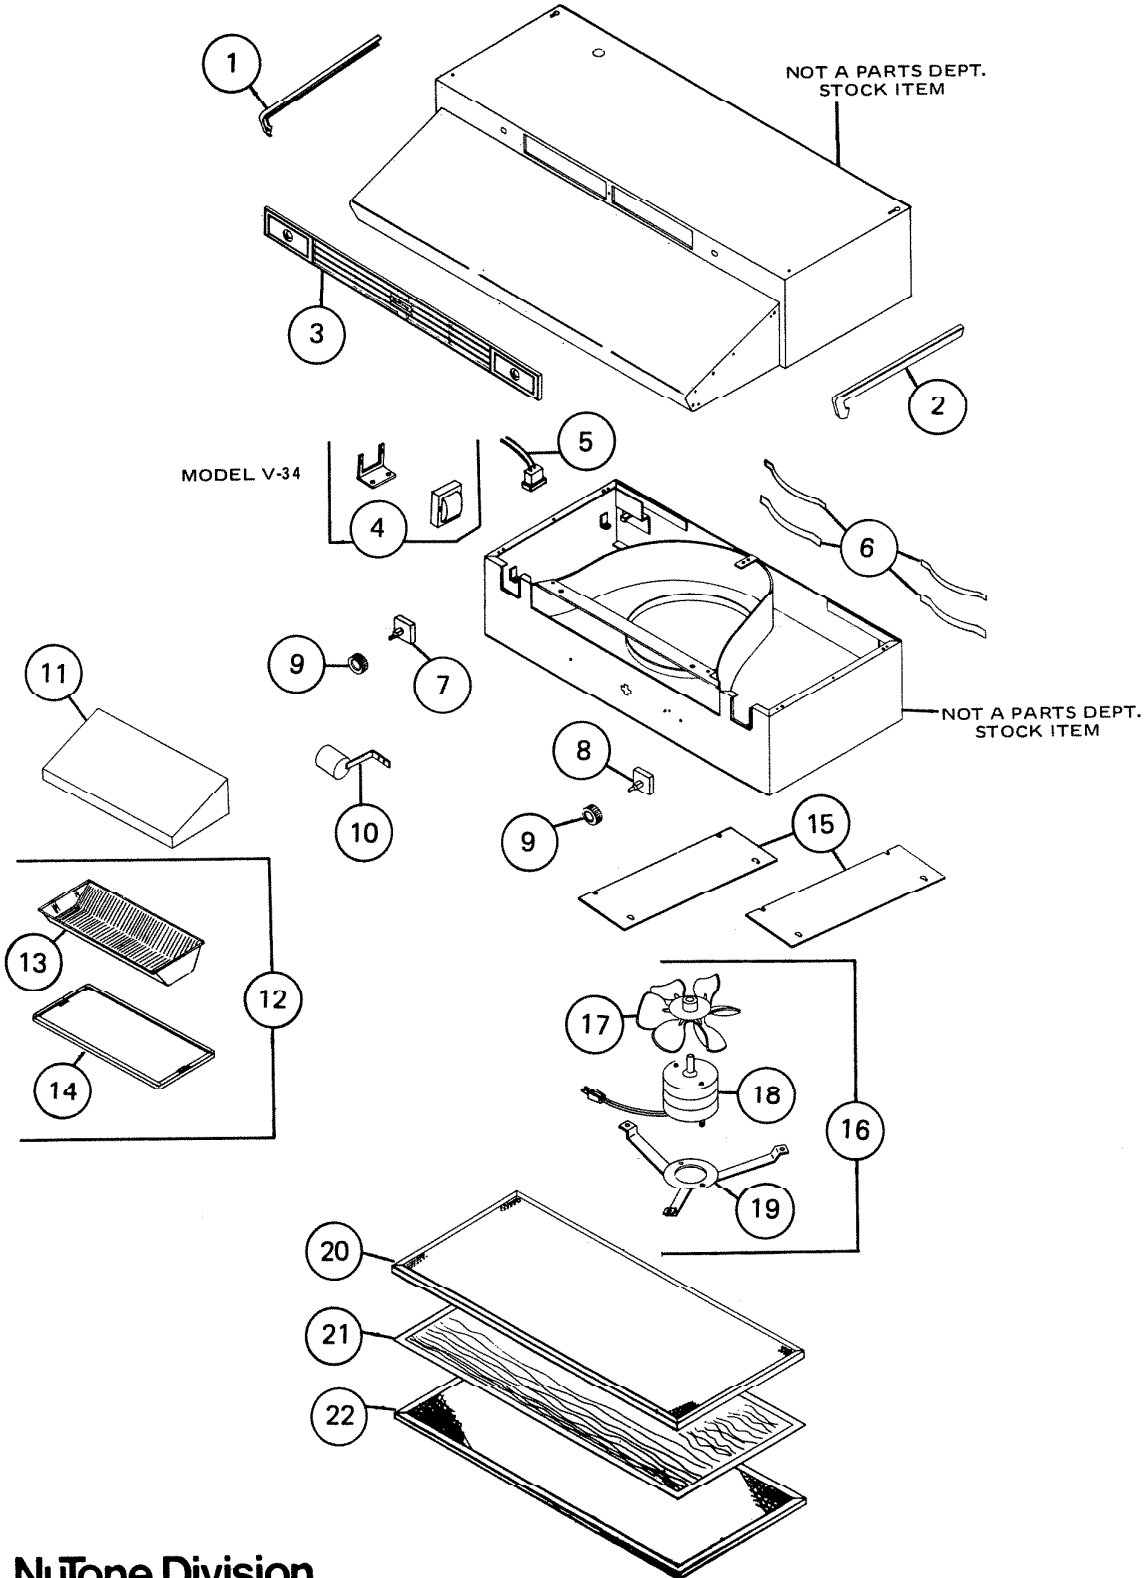

PARTS LIST

EFFECTIVE DATE	MODEL	PRODUCT GROUP
AUGUST 1980	V-34, V-34N SERIES REVISED	HOOD FANS

NuTone Division

(PLEASE SEE OTHER SIDE

PL - V-34, V-34 N

REF.	ORIGINAL PART NO.	* PART DESCRIPTION	MODEL USED ON	CURRENT REPLACEMENT PART NO.
1	26853	TRIM MOULDING – L.H.	V-34, V-34N	26853-001
2	26854	TRIM MOULDING – R.H.	V-34, V-34N	26854-001
3	26918	NAMEPLATE GRILLE	V-34, V-34N	26918-000
	26919			
4	16034	CHOKE COIL ASSEMBLY	V-34	16034-000
5	10034	RECEPTACLE	V-34, V-34N	10034-000
6	18661	FILTER SPRING – 4 REQUIRED	V-34, V-34N	18661-000
7	18663	SPEED CONTROL SWITCH	V-34	18663-000
	26546		V-34N	26546-000
8	17482	SWITCH – LIGHT	V-34, V-34N	17484-000
9	69178	KNOB SET – 2	V-34, V-34N	63912-000
	69179			
10	18662	LAMP SOCKET	V-34, V-34N	18662-000
11	18679	LAMP HOUSING	V-34, V-34N	VOID – NOT AVAILABLE
12	18687	LENS & BEZEL ASSEMBLY	V-34, V-34N	18687-000
13	13019	LENS	V-34, V-34N	13019-000
14	69157	BEZEL ASSEMBLY	V-34, V-34N	69157-000
15	20461	COVER PLATE	V-34, V-34N	VOID – NOT AVAILABLE
16	18685	“B” UNIT ASSEMBLY	V-34, V-34N	18685-000
17	18760	FAN BLADE ASSEMBLY	V-34, V-34N	18760-000
18	26721	MOTOR	V-34, V-34N	26721-SER
19	18688	MOTOR BRACKET ASSEMBLY	V-34, V-34N	18688-005
20	18698	CARBON FILTER – MODEL 856	V-34, V-34N	27360-900
	18722			
21	18709	SMOKE FILTER – MODEL 855	V-34, V-34N	27350-900
	18697			
22	19877	FILTER – ALUMINUM MESH	V-34, V-34N	19879-000
	19879			