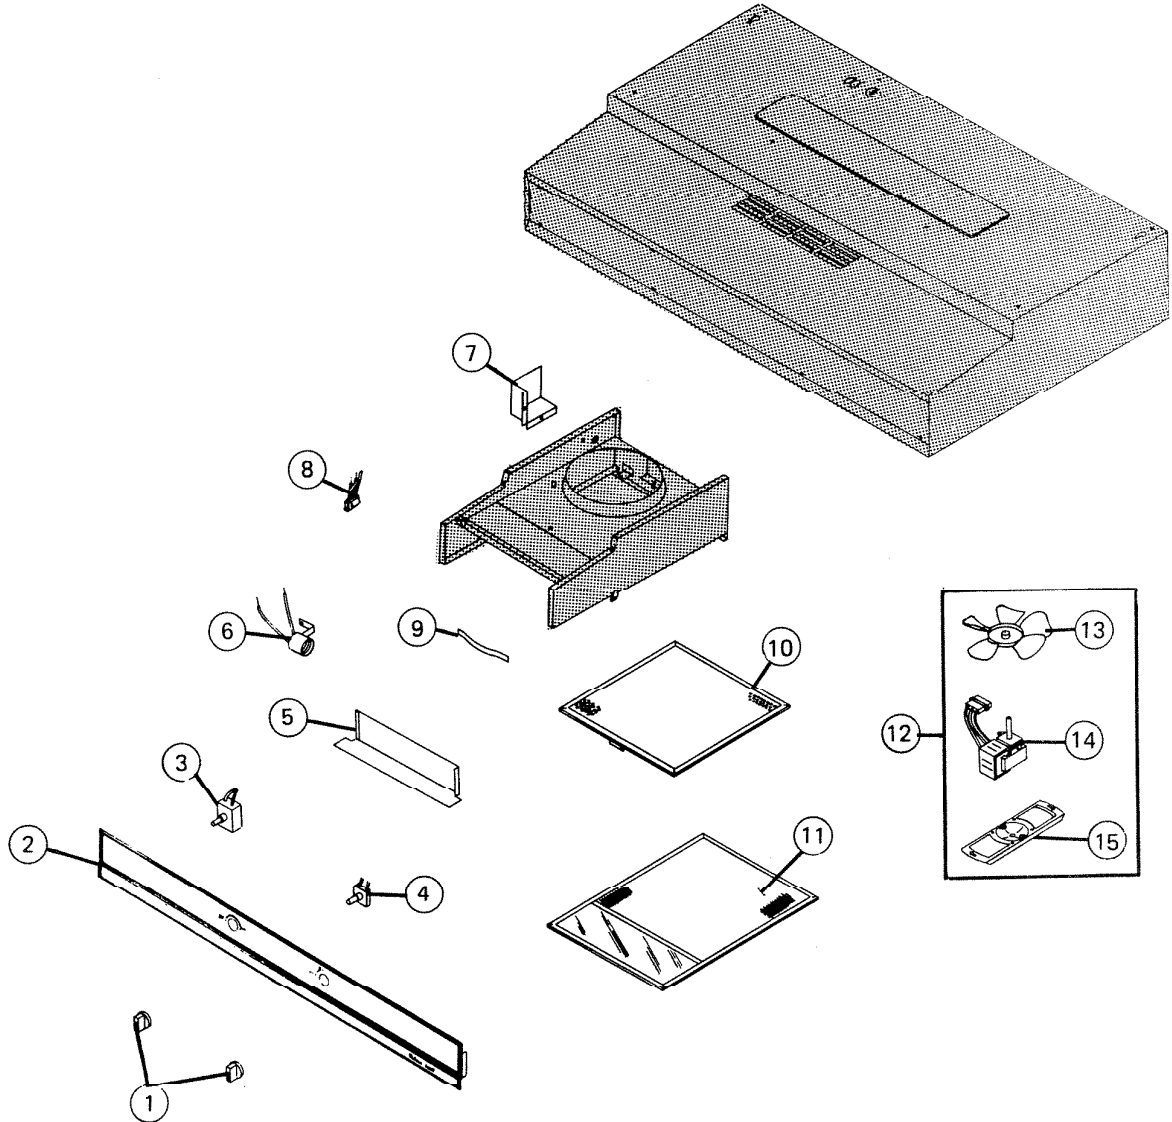

PARTS LIST

EFFECTIVE DATE	MODEL	PRODUCT GROUP
MARCH 1984	V250 NEW	HOODS

 NOT A PARTS DEPT. STOCK ITEM

REF.	ORIGINAL PART NO.	* PART DESCRIPTION	MODEL USED ON	CURRENT REPLACEMENT PART NO.
1	0409A	KNOB SET - 2	V250	0409A-000
2	58631	DECOR PANEL	V250	30"
	58632			36"
	58633			42"
(PLEASE SEE OTHER SIDE)				

NuTone Division

 NOTE: Always order by current part number.

REF.	ORIGINAL PART NO.	PART DESCRIPTION	MODEL USED ON	CURRENT REPLACEMENT PART NO.
3	26546	FAN SPEED CONTROL	V250	26546-000
4	17482	LIGHT SWITCH	V250	17484-000
5	21934	SWITCH COVER PLATE	V250	21934-005
6	58660	LAMP SOCKET	V250	58660-000
7	21932	OUTLET BOX COVER	V250	21932-000
8	27240	PLUG HOUSING	V250	1259A-000
9	18661	FILTER SPRING	V250	18661-000
10	21880	CHARCOAL FILTER	V250	21880-000
11	21884	ALUMINUM FILTER ASSEMBLY	V250	21884-000
12	58661	MOTOR AND BRACKET ASSEMBLY	V250	58661-000
13	68293	FAN BLADE	V250	68293-000
14	27869	MOTOR	V250	27869-000
15	11840	MOTOR BRACKET	V250	11840-000
				 NOTE: Always order by current part number.