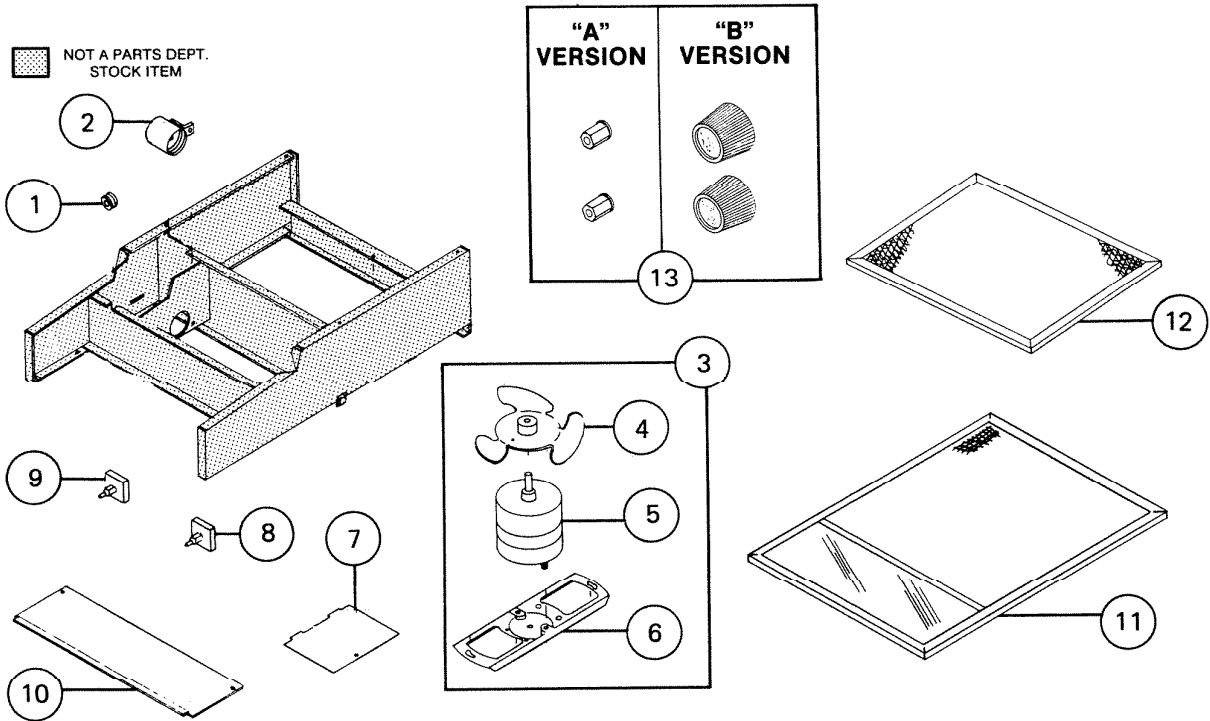

# PARTS LIST

EFFECTIVE DATE	MODEL	PRODUCT GROUP
JAN. 1990	V-23 REVISED	HOOD

REF.	ORIGINAL PART NO.	*PART DESCRIPTION	CURRENT REPLACEMENT PART NO.
1	10058	GROMMET SET (3)	1241A-000
2	21915	LAMP SOCKET	VOID-NOT AVAILABLE
3	24461	"B" UNIT ASSEMBLY	64040-000
4	24464	FAN BLADE— $\frac{1}{4}$ " Hub	24464-000
5	24463	MOTOR— $\frac{1}{4}$ " Shaft—Open Frame Motor	52367-000
6	11840	MOTOR BRACKET	11840-000
7	21932	OUTLET BOX COVER	21932-000
8	19719	LIGHT SWITCH—Kit—Switch and Knob	69112-000
9	21931	FAN SWITCH—Kit—Switch and Knob	69145-000
10	21934	SWITCH COVER PLATE	21934-005
11	21884	FILTER LENS ASSEMBLY	21884-000
12	21880	FILTER ASSEMBLY—CARBON (Model 853)	21880-000
13	69176	KNOB SET (2)	Version "A"
	67163		Version "B"

NOTE: Always order by current part number.