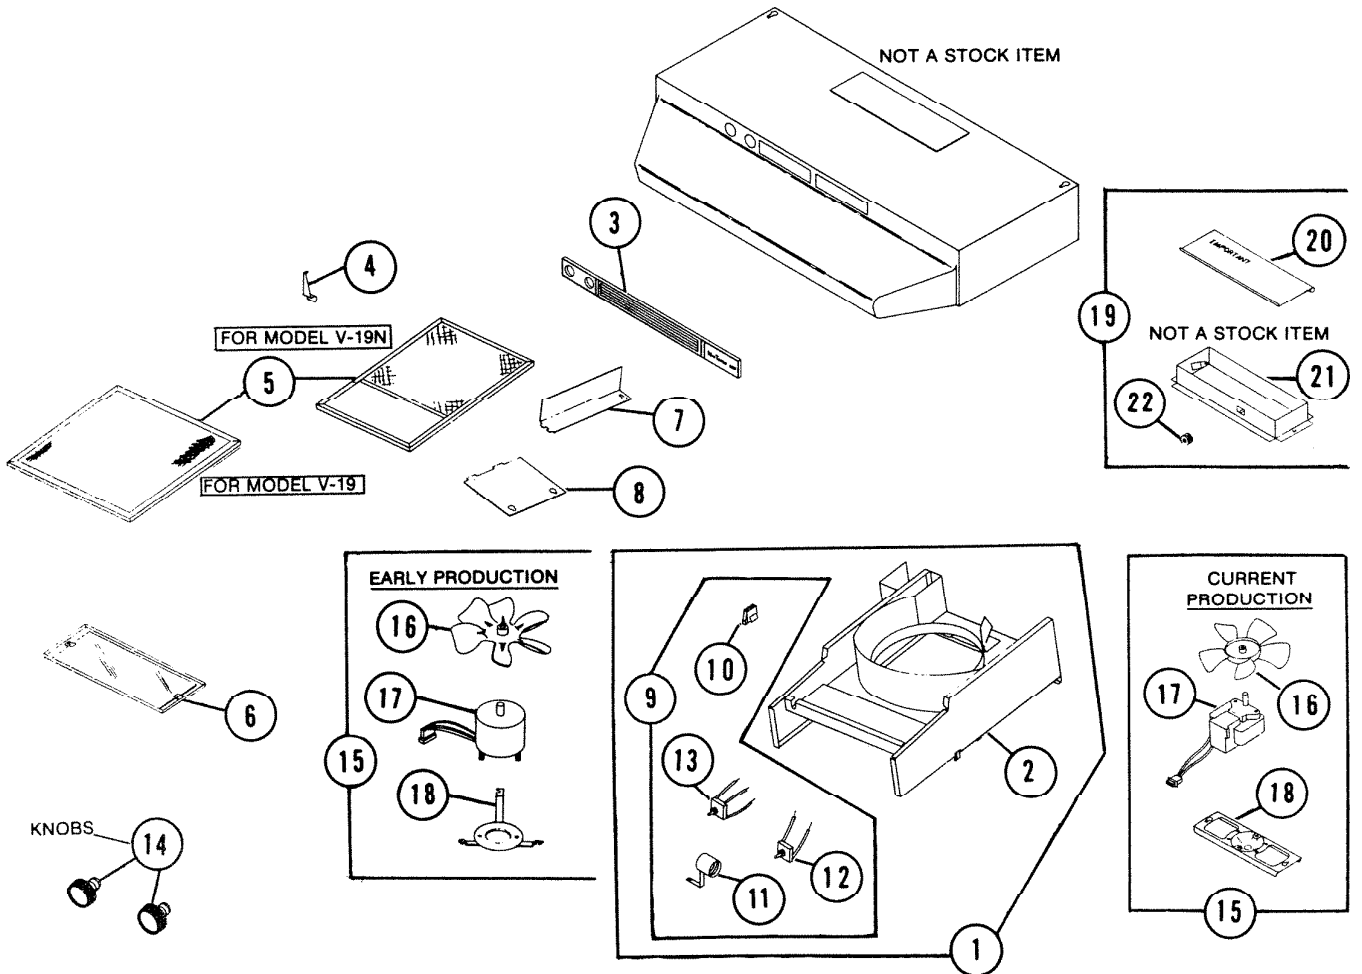

# PARTS LIST

EFFECTIVE DATE	MODEL	PRODUCT GROUP
JANUARY 1978	V-19 Early Production V-19N Current	HOODS

REF	ORIGINAL PART NO	* PART DESCRIPTION	MODEL USED ON	CURRENT REPLACEMENT PART NO
1	21876	Power Unit Comp. (Less Filters)	V-19	21876-000
2	21901	Fan Housing Only	V-19	21901-005
3	66998	Nameplate Grille	V-19N	66998-000
4	66944	Filter Clip	V-19N	66944-000
5	21882	Filter - Lens	V-19	21882-000
	66996		V-19N	66996-000
6	21976	Bezel Assy.	V-19	21976-000
Please See Other Side				

**NuTone Division**

REF.	ORIGINAL PART NO	* PART DESCRIPTION	MODEL USED ON	CURRENT REPLACEMENT PART NO
7	66942	Switch Cover Plate	V-19N	66942-005
8	66943	Wiring Cover	V-19N	66943-005
9	21936	Wiring Harness	V-19	Void-Not Available
	66990		V-19N	66990-000
10	19693	Plug Housing	V-19	19693-000
	27240		V-19N	27240-000
11	21914	Lamp Socket	V-19	63991-000
	66994		V-19N	66994-000
12	17482	Light Switch	V-19	17484-000
	17484		V-19N	17484-000
13	18663	Fan Speed Switch	V-19	18663-000
	26546		V-19N	26546-000
14	69184	Knob Set	V-19	69109-000
	69185		V-19	
	2899A		V-19N	2899A-000
15	21938	"B" Unit	V-19	21938-000
	2881A		V-19N	2881A-000
16	18760	Fan Blade	V-19	18760-000
	67123		V-19N	67123-000
17	21939	Motor	V-19	21939-SER
	27869		V-19N	27869-000
18	18688	Motor Bracket	V-19	18688-005
	11840		V-19N	11840-000
19	19749	Duct & Louver Assy.	V-19 V-19N	19749-000
20	11461	Louver Assy.	V-19 V-19N	11461-000
21		Duct Assy. Not a Stock Item		-----
22	02923	Grommet Set (6)	V-19 V-19N	69683-000
23	10058	Grommet Set	V-19	1241A-000