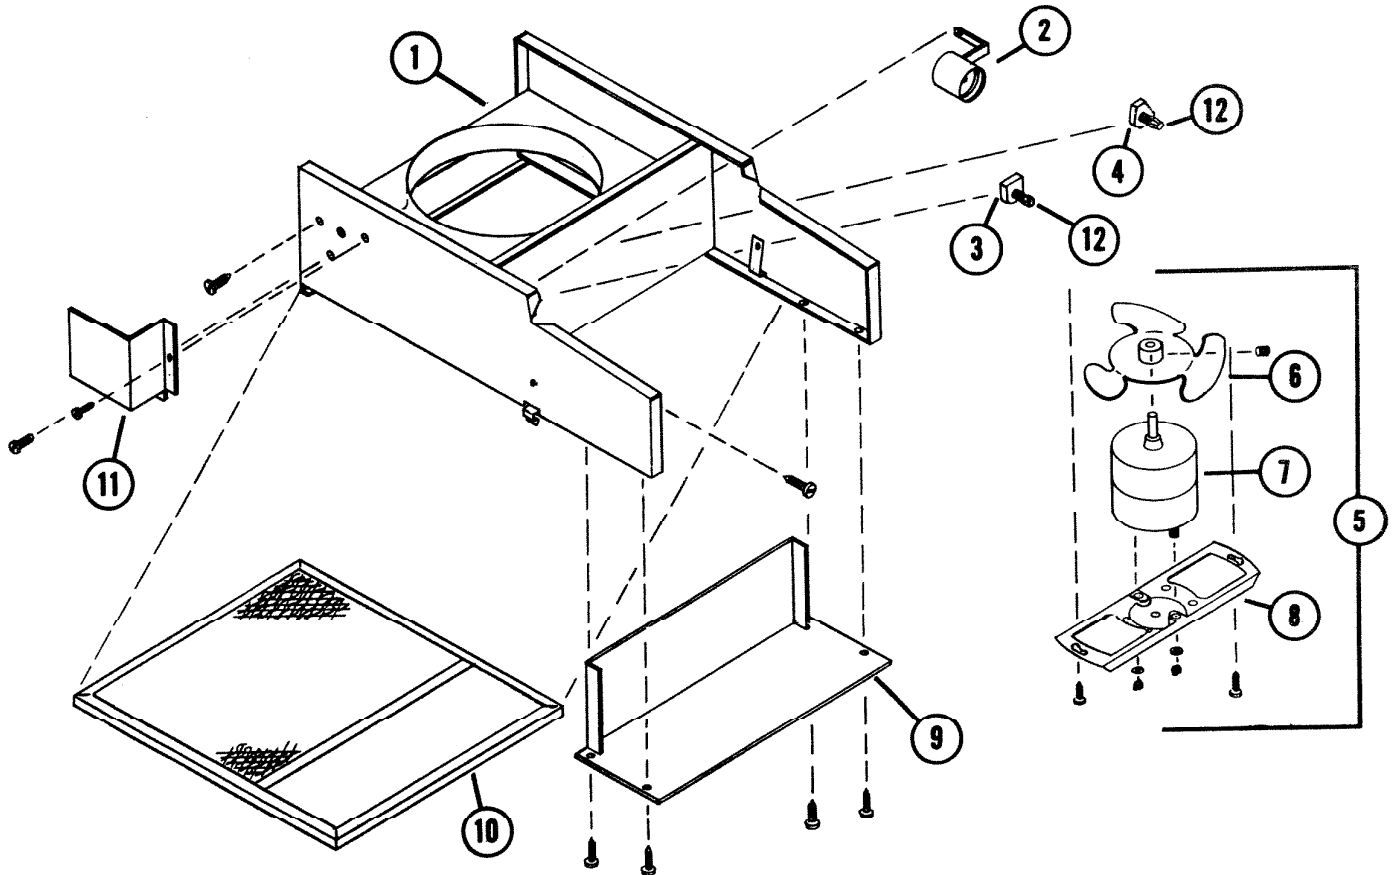

PARTS LIST

MODEL	V-18 HOOD
EFFECTIVE DATE	JANUARY, 1973

REF	ORIGINAL PART NO.	PART DESCRIPTION	MODEL USED ON	CURRENT REPLACEMENT PART NO.
1	21900-005	Fan Housing Assembly		21900-005
2	21913-000	Lamp Socket		21913-000
3	21964-000	Fan Switch		21964-000
4	19719-000	Light Switch		19719-000
5	19696-000	"B" Unit Assy.		19696-000
6	16631-000	Fan Blade Assembly - 1/4" Hub		16631-000
7	26733-000	Motor 1/4" Shaft No's. on Data Plate AJ2H78A or AA1C087F		26733-000

NuTone Division

Order Parts From:
 Parts Department c/o NuTone
 P.O. Box 27 • Cincinnati, Ohio 45227

NOTE: Always order by current part number.

REF	ORIGINAL PART NO	PART DESCRIPTION	MODEL USED ON	REPLACEMENT PART NO
8	11839-005	Motor Bracket		11839-005
9	21933-005	Switch Cover		21933-005
10	21883-000	Filter & Lens Assembly		21883-000
11	21932-005	Outlet Box Cover		21932-005
12	69176-000	Plastic Knob (Black)		69176-000
		Model V18 Series Power Unit Obsoleted 1970		