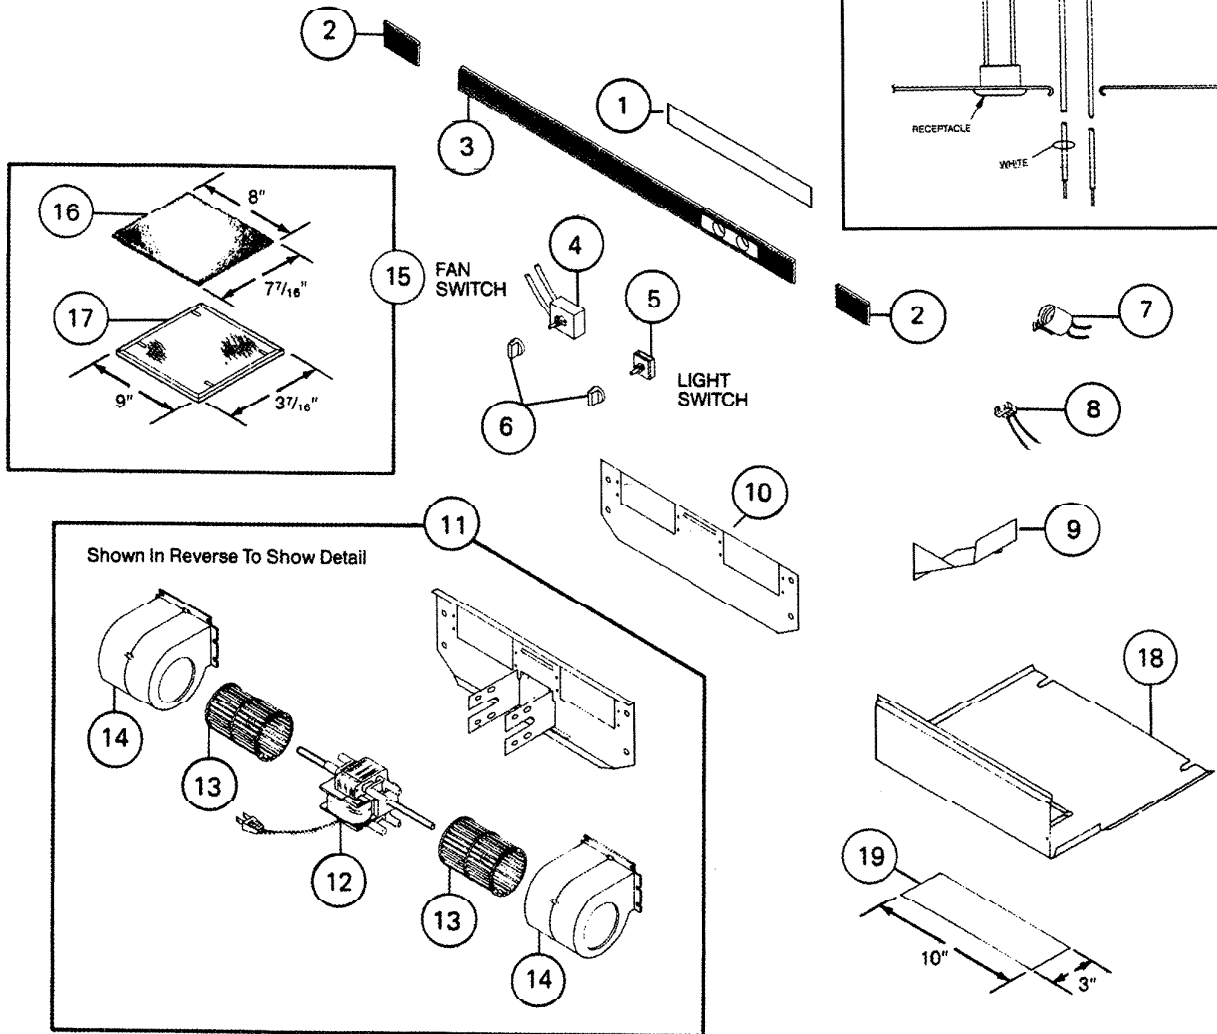

PARTS LIST

EFFECTIVE DATE	MODEL NUMBER	PRODUCT GROUP
JUNE 1996	TN-8300, AA, AL, BL, SS, WH, WW 30", 36" NEW	HOOD

RANGE HOOD SHELL-
NOT A PARTS DEPT. ITEM

WIRING DIAGRAM FOR
MODEL TN-8300

NuTone

NuTone
Attn: Parts Department
Madison & Red Bank Rds.
Cincinnati, OH 45227-1599
Phone: (513) 527-5426
Fax: (513) 527-5173