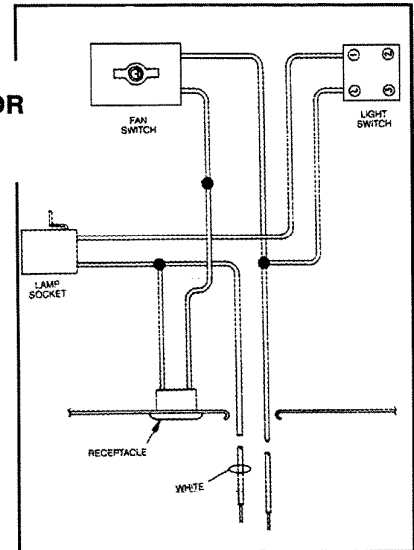

PARTS LIST

EFFECTIVE DATE	MODEL NUMBER	PRODUCT GROUP
JUNE 1996	TN-8300, AA, AL, BL, SS, WH, WW 30", 36" NEW	HOOD

RANGE HOOD SHELL-
NOT A PARTS DEPT. ITEM

WIRING DIAGRAM FOR
MODEL TN-8300

NuTone

NuTone
Attn: Parts Department
Madison & Red Bank Rds.
Cincinnati, OH 45227-1599
Phone: (513) 527-5426
Fax: (513) 527-5173