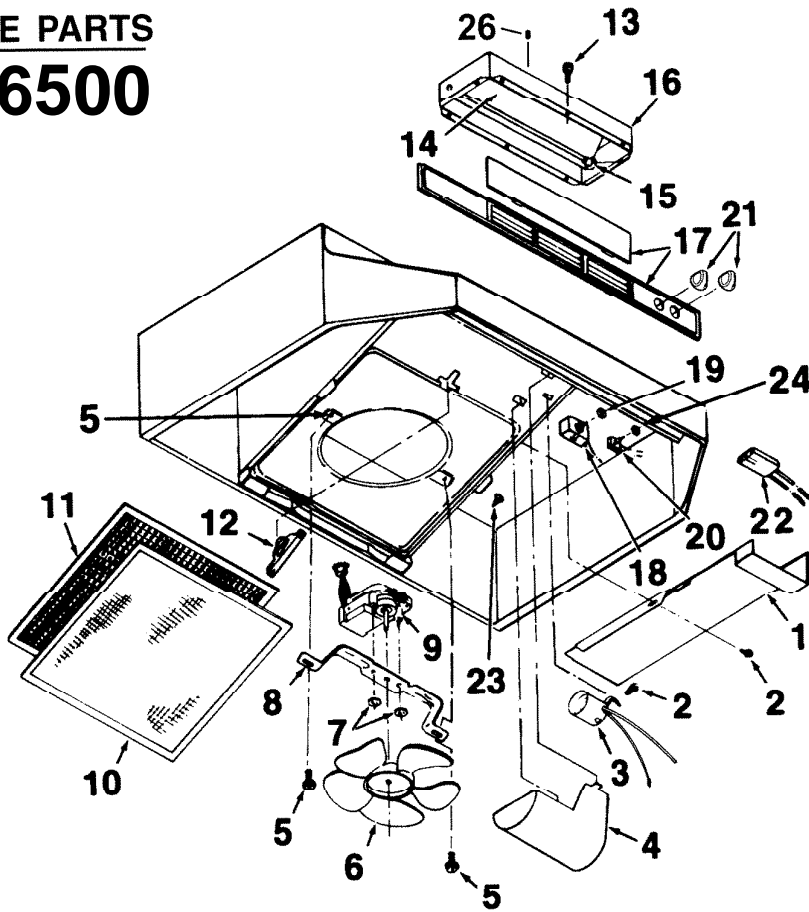

# SERVICE PARTS SM-6500

KEY NO. NO. CODIGO	PART NO. NO. PIEZ	DESCRIPTION
1	97006184	Outlet Box Cover
2	99170245	#8-18 x 3/8 Phillips Truss Sheet Metal Screw*
3	97010966	Bulb Holder with Wires
4	99110437	Light Lens
5	97011217	Screw/Nut Kit (Includes 2 - #10-16 x .500 screws and 2 - #10-16 sheet metal nuts)
6	99020248	Fan Blade
7	99260428	#6-32 Locking Nuts* (2 req.)
8	98005688	Motor Mounting Bracket
9	97011224	Motor Assembly (Includes Key Nos. 6, 7, 8)
10	97006931	Aluminum Filter
11	97007696	Non-Ducted Filter (Purchase separately)
12	99420472	Filter Retainer
13	99150415	#8B x 1/4 Hex Head Sheet Metal Screws* (2 req.)
14	98005221	Damper Flap
15	99100379	Damper Bushing
16	97005544	Damper Assembly (Includes Key Nos. 14 and 15)
17	97015722	Nameplate Assembly - Black
	97015723	Nameplate Assembly - White
	97015724	Nameplate Assembly - Almond
	97015725	Nameplate Assembly - Biscuit
18	99030285	Solid State Motor Switch
19	99260491	3/8-32 Nut*
20	97005812	Light Switch
21	99360232	Knob - Black (2 req.)
	99360233	Knob - White (2 req.)
	99360234	Knob - Almond (2 req.)
	99360248	Knob - Biscuit (2 req.)
22	97013649	Wire Harness (Includes Key Nos. 3, 18, and 20)
23	99150471	#10-32 x 1/2 Green Ground Screw*
**	—	Light Bulb, 75 Watt (not included)*
24	99260470	15/32-32 Nut*
26	99100408	Damper Bumper

\* Standard Hardware. May be purchased locally.

\*\* Not Illustrated.

Order service parts by "PART NO." – NOT by "KEY NO."