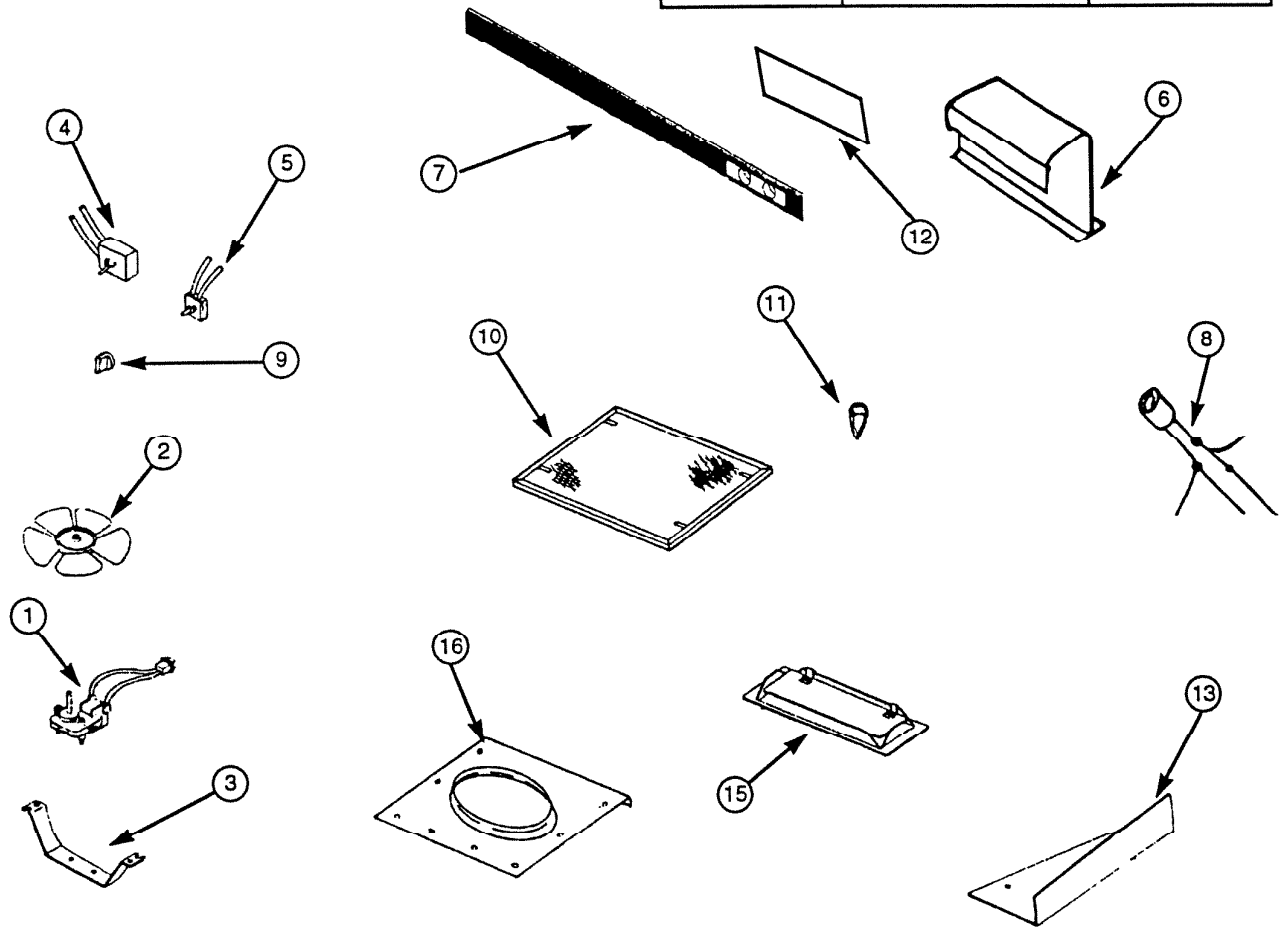

# PARTS LIST

EFFECTIVE DATE	MODEL NUMBER	PRODUCT GROUP
JANUARY 1998	SM6500 Revised	RANGE HOODS

REF.	ORIGINAL PART NO.	PART DESCRIPTION	MODEL USED ON	CURRENT REPLACEMENT PART NO.
1	K6631	MOTOR	SM6500	K6631-000
2	K4417	BLADE	SM6500	K4417-000
3	K4421	BRACKET	SM6500	K4421-000
4	K3381	FAN SWITCH	SM6500	26546-000
5	K4401	LIGHT SWITCH	SM6500	K4401-000
6	K4424	LAMP COVER	SM6500	K4424-000
7	K6624	GRILLE (WHITE)	SM6500	K6624-000
	K6625	GRILLE (BLACK)	SM6500	K6625-000
	K6626	GRILLE (ALMOND)	SM6500	K6626-000

# NuTone

NuTone  
 Attn: Parts Department  
 Madison & Red Bank Rds.  
 Cincinnati, OH 45227-1599  
 Phone: (513) 527-5426  
 Fax: (513) 527-5173

↑  
**NOTE: Always order by current part number**

REF.	ORIGINAL PART NO.	PART DESCRIPTION	MODEL USED ON	CURRENT REPLACEMENT PART NO.
8	K7251	LAMP HOLDER	SM6500	K7251-000
9	K6381	KNOB - WHITE	SM6500	K6381-000
	K6382	KNOB - BLACK	SM6500	K6382-000
	K6383	KNOB - ALMOND	SM6500	K6383-000
10	K6387	FILTER (CHARCOAL)	SM6500	K6387-000
	K6388	FILTER (ALUMINUM)	SM6500	K6388-000
11	K6413	FILTER CLIP (1)	SM6500	K6413-000
12	K6384	BAFFLE - WHITE	SM6500	K6384-000
	K6385	BAFFLE - BLACK	SM6500	K6385-000
	K6386	BAFFLE - ALMOND	SM6500	K6386-000
13	K4423	ELECTRICAL COVER	SM6500	K4423-000
14	K4402	RECTIFIER ASSEMBLY (NOT SHOWN)	SM6500	K4402-000
15	K1893	DUCT TRANSITION	SM6500	K1893-000
16	K4892	7" TRANSITION	SM6500	K4892-000