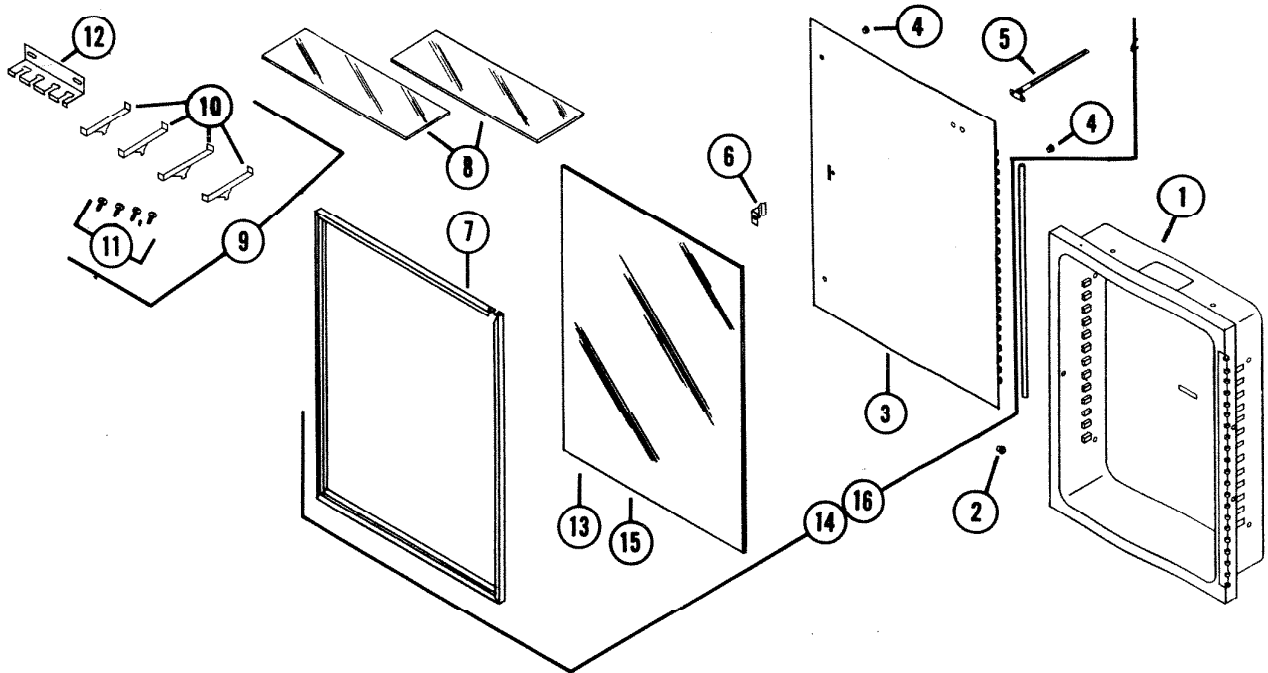

# PARTS LIST

<b>MODEL</b>	SF-468 & SF-469 Bath Cabinets
<b>EFFECTIVE DATE</b>	April 1972

REF.	PART NO.	* Part used on other models.	NOMENCLATURE
<u>COMMON PARTS</u>			
1	90699		Body Assembly
2	90555	*	Catch Bullet
3	92346	*	Door Back
4	90069	*	Bumper - 2 required
5	90603	*	Door Stop Assembly
6	90067	*	Catch (Door)
7	90085	*	Frame
8	90043	*	Shelf - 2 required
9	92265		Hardware Set
10	90039	*	Support Shelf - 4 required
11	90040	*	Screw - 4 required
12	92264	*	Holder - Toothbrush
<u>MODEL SF-468</u>			
13	90070	*	Mirror - Plate
14	69773		Door Assembly
<u>MODEL SF-469</u>			
15	90071	*	Mirror - Window
16	69774		Door Assembly