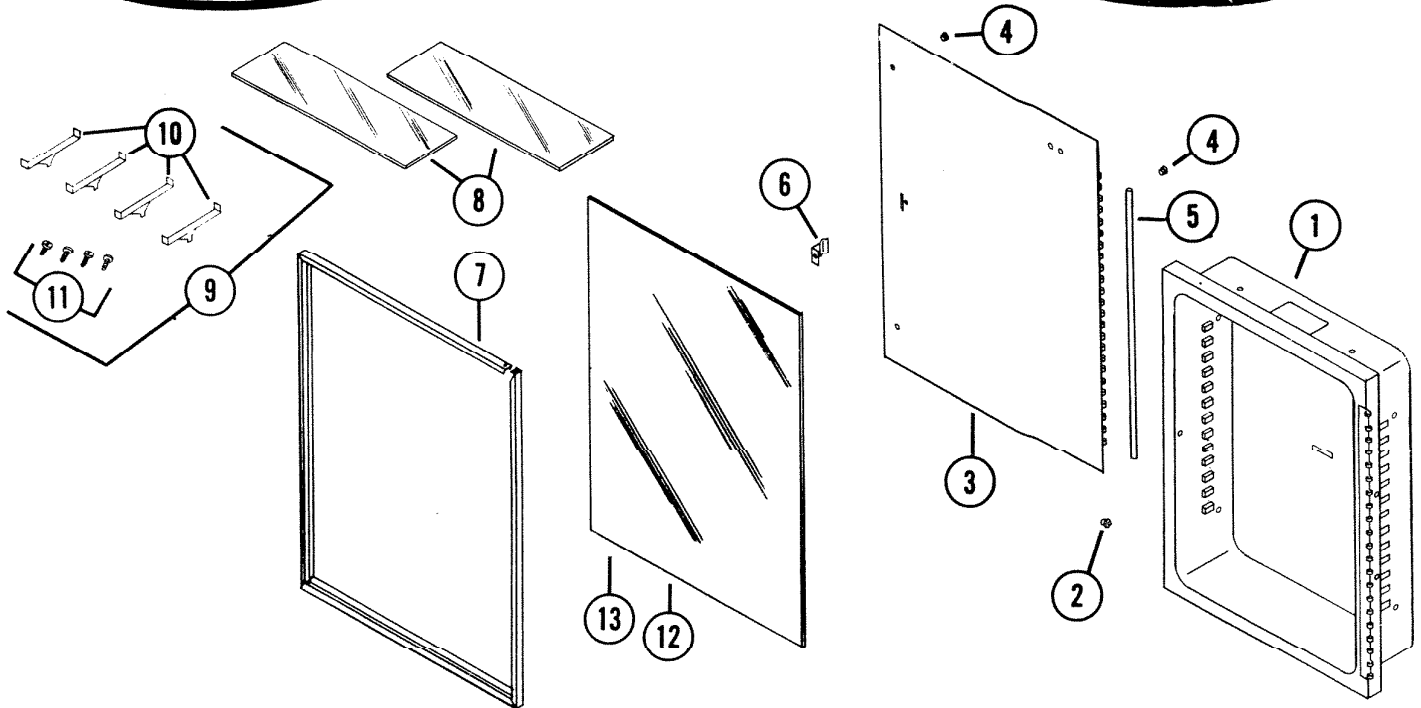

EFFECTIVE DATE

Aug. 1, 1971

NuTone

PARTS LIST

MODEL
SF-444R-SF-446R
Bathroom Cabinet

REF.	PART NO.	*Part used on other model/s	PART DESCRIPTION
<u>COMMON PARTS</u>			
1	90826		Body Assy.
2	90555		Catch Bullet
3	90832		Door & Hinge Assy.
4	90069		Bumper - 2 required
5	90840		Hinge Pin
6	90067		Catch Door
7	90839		Frame
8	90849		Shelf - 2 required
9	90076		Hardware Set
10	90039		Shelf Support
11	90040		Mounting Screws
12	90835		Mirror - Plate
13	90836		Mirror - Window