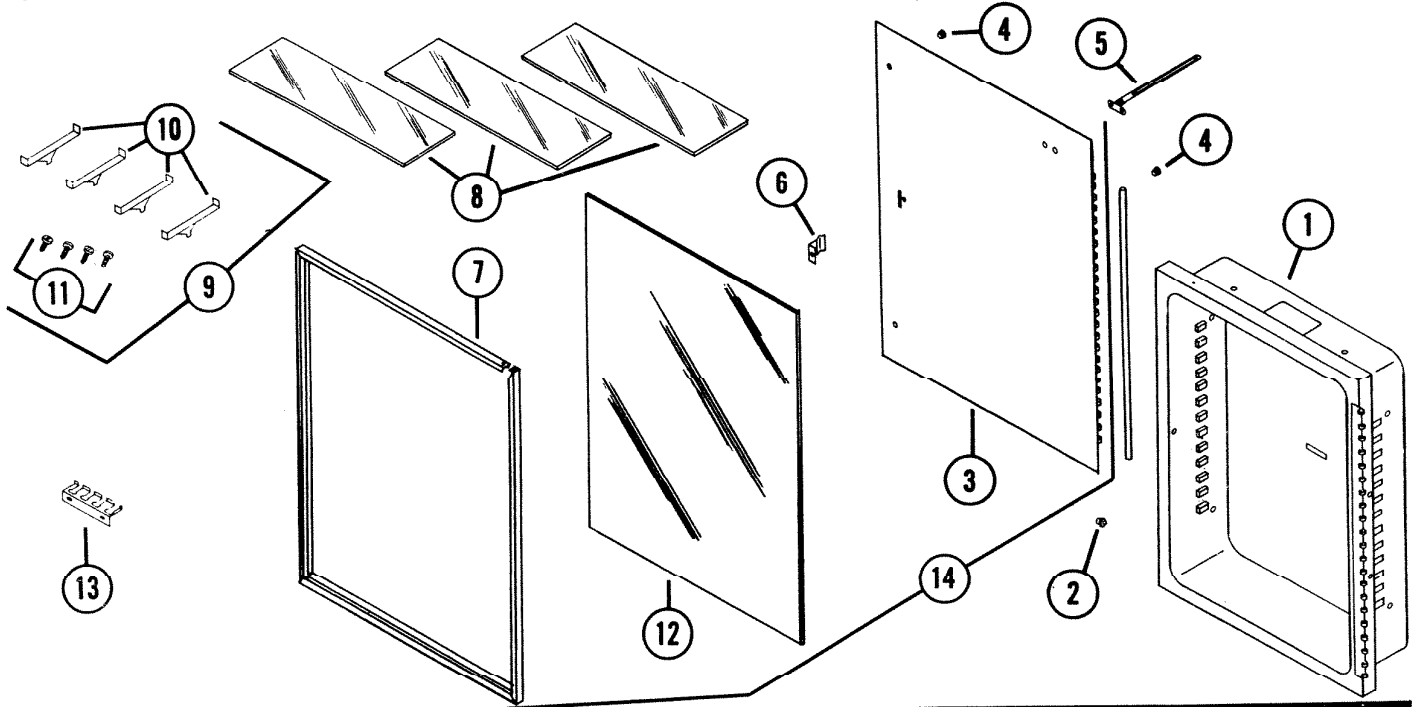

PARTS LIST

MODEL	SF-264 BATHROOM CABINET
EFFECTIVE DATE	March 1, 1972

REF.	PART NO.	* Part used on other models.	NOMENCLATURE
1	90710		Body Assy.
2	90555		Catch Bullet
3	92344		Door Back
4	90069		Bumper - 2 required
5	90684		Door Stop Assy.
6	90067		Catch (Door)
7	90717		Frame
8	90719		Shelf - 3 required
9	92268		Hardware Set
10	69770		Support Shelf - 4 required
11	90040		Screw - 4 required
12	90715		Mirror - Plate
13	92264		Toothbrush Holder
14	69777		Door Assy. Ref. No's. 3, 4, 5, 6, 7 & 12