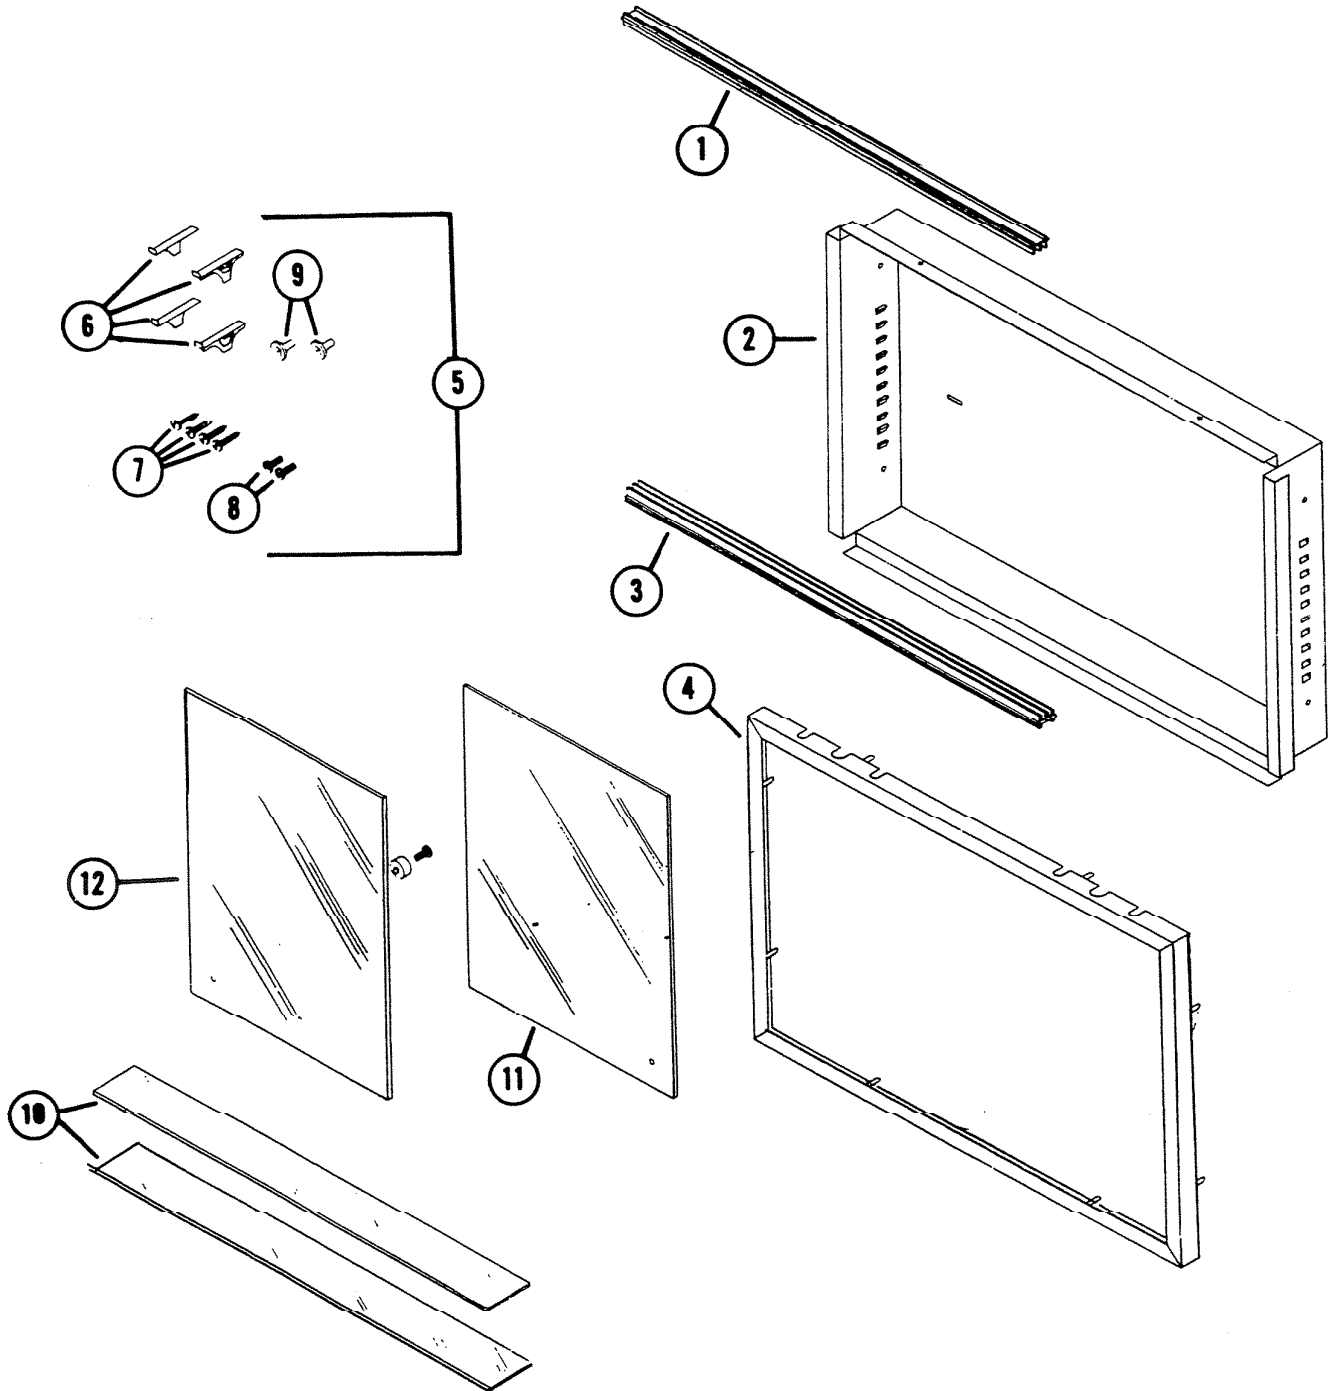

EFFECTIVE DATE
May 1, 1971

NuTone PARTS LIST

MODEL
S-605
Bathroom Cabinet

(PLEASE SEE OTHER SIDE)

Order Parts From: PARTS DEPT. C/O
NuTone
DIVISION
Mellison and Red Bank Rds., Cincinnati, O. 45227

REF.	PART NO.	*Part used on other model/s	PART DESCRIPTION
1	90293		Track Top
2	90755		Body Assy.
3	90295		Track Bottom
-	90760		Bumper - not shown
4	90761		Frame Assy.
5	90768		Hardware Set
6	90769		Support Shelf (4 required)
7	90040		Screw (mounting - 4 required)
8	90215		Screw (knob - 2 required)
9	90214		Knob
10	90764		Shelf
11	90766		Mirror R. H. - Plate
12	90767		Mirror L. H. - Plate

RES SUBJECT TO CHANGE WITHOUT NOTICE

Order Parts From: PARTS DEPT. C/O

NuTone

DIVISION

Madison and Red Bank Rds. Cincinnati, O. 45227

Part used on other model/s

Printed in the U.S.A.