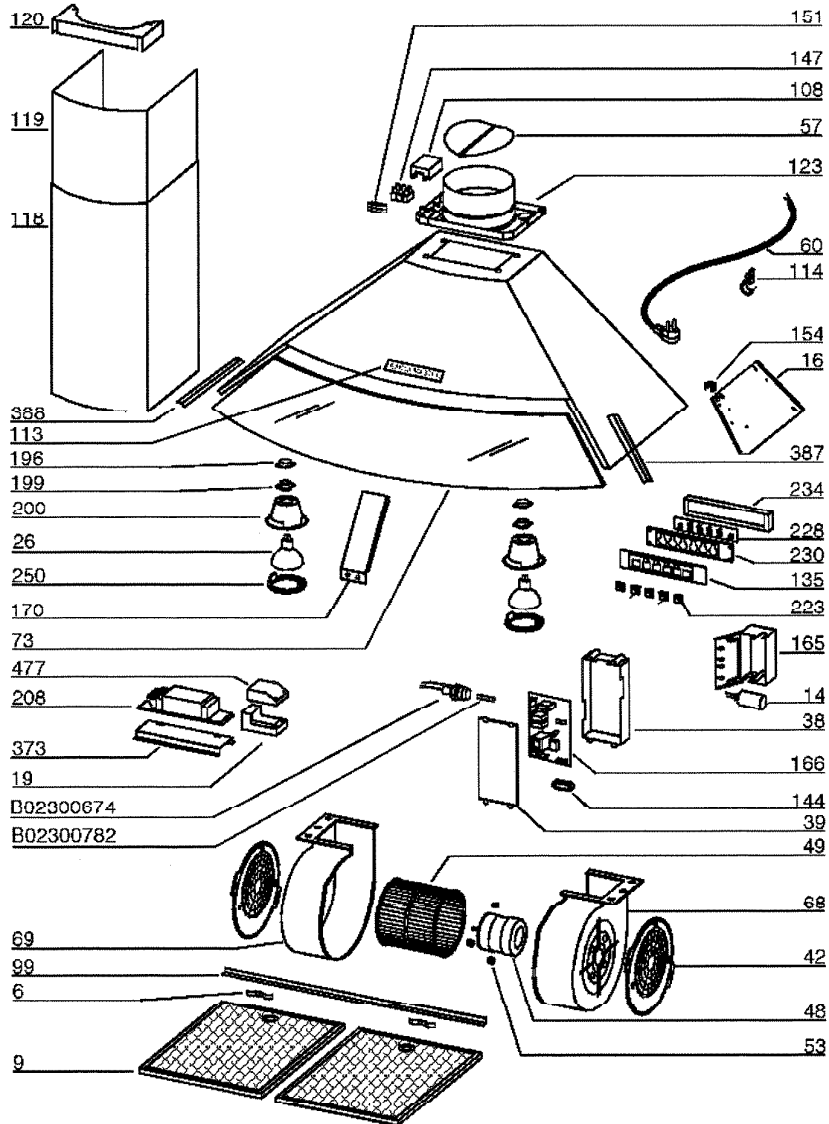

Parts RM-65000

SERVICE PARTS - LISTE PIECES DE RECHANGE - LISTA DE PIEZAS DE RECAMBIO

MODEL K274

SERVICE PARTS

MODEL K274

KEY NO.	PART NO.	DESCRIPTION
6	B02000191	Filter Spring
9	B08087298	Grease Filter
14	B02300233	Motor Capacitor
16	B08091202	Electrical Box Support
19	B03295005	Terminal Cover
26	B02300668	Halogen Lamp Bulb
38	B03292357	Control Board Box
39	B03294033	Control Board Cover
42	B03295002	Ductfree Filter Bracket
48	B02310185	Motor
49	B03295071	Blower Wheel
53	B03202007	Hubber Washer
57	B02000756	Damper Flap
60	B02300249	Feeder Cable
68	B02000295	Right Blower Housing
69	B02000296	Left Blower Housing
73	B002010000	Glass
99	BE3342052	Filter Channel
108	B032921370	Terminal Block Protection
113	B03202433	Nameplate
114	B03290499	Runner Wires
118	BE3342055	Decorative Flue Bottom
119	BE3342056	Decorative Flue Top
120	BE3342057	Flue Mounting Bracket
123	B03292283	Discharge collar
135	B03292362	Trimming
144	B03292287	Wire Clamp
147	BR2300132	Terminal Block
151	B032920200	Electrical Box Wires Stop
154	B03202286	Fairlead
165	B03295008	Control Box
166	B08086661	Control Board
170	BE3342104	Reinforcement
196	B02009193	Reflector
199	B02300688	Lamp Socket
200	B02009103	Lamp Shroud
208	B02300783	Transformer
223	B03202296	Switch Button
228	B08086253	Controls Board
230	B03292477	Switch Board Box Cover
234	B03292476	Control Board Box
250	B02009102	Ring Nut
373	BE3341633	Transformer Bracket
387	BE3342079	Glass Right Stop
388	BE3342043	Glass Left Stop
477	B03295006	Terminal Cover
*	B06001989	Blower Assembly (Includes Key Nos. 42, 48, 49, 53, 68, 69)
*	B06107341	Switch Box Assembly (Includes Key Nos. 234, 228, 223, 230, 135)
-	B02300782	Fuse
-	B02300674	Fuse Holder

* Not shown assembled.