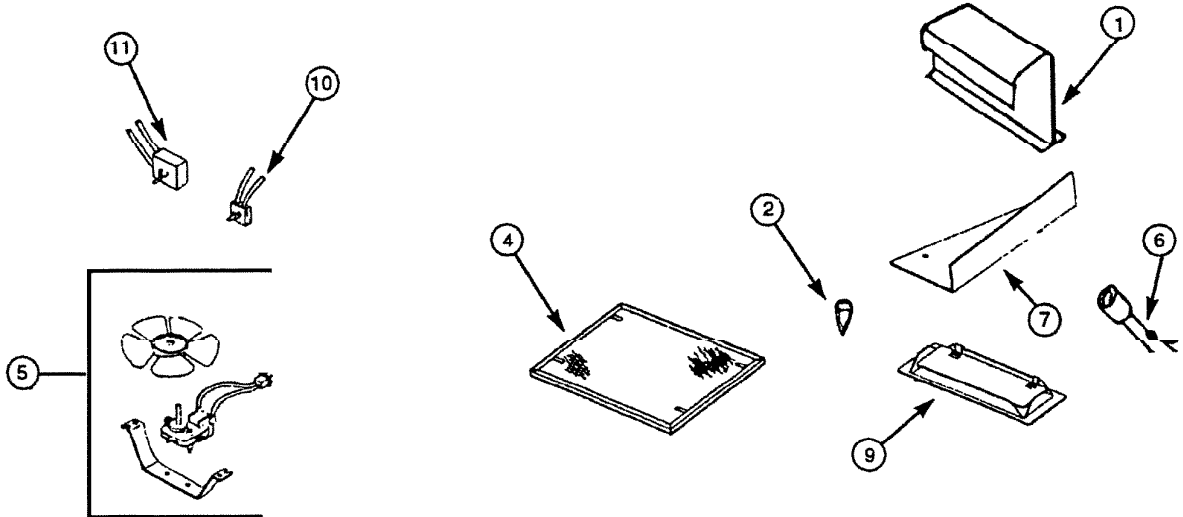

PARTS LIST

EFFECTIVE DATE	MODEL NUMBER	PRODUCT GROUP
JANUARY	RL6100H RL6300H RL6200H	RANGE HOODS

REF.	ORIGINAL PART NO.	PART DESCRIPTION	MODEL USED ON	CURRENT REPLACEMENT PART NO.
1	S99110437	Light Lens	RL6100H	S99110437
2	99420472	Filter Retainer	RL6100H	99420472
3	97007696	Ductless Filter (not shown)	RL6200H	97007696
4	97006931	Aluminum Filter	RL6100H RL6300H	97006931
5	97012248	Motor Assy.	RL6100H RL6300H	97012248
	97011220		RL6200H	97011220
6	97010966	Light Socket	RL6100H RL6300H RL6200H	97010966
7	98006621	Outlet Cover	RL6100H RL6300H RL6200H	98006621
8	NTK7592	Name Plate	Black	NTK7592
	NTK7615		White	NTK7615
9	97005544	Damper Duct Connector	RL6100H	97005544
10	99030171	Light Switch	Black	99030171
	99030274		White	99030274
11	99030172	Fan Switch	Black	99030172
	99030248		White	99030248