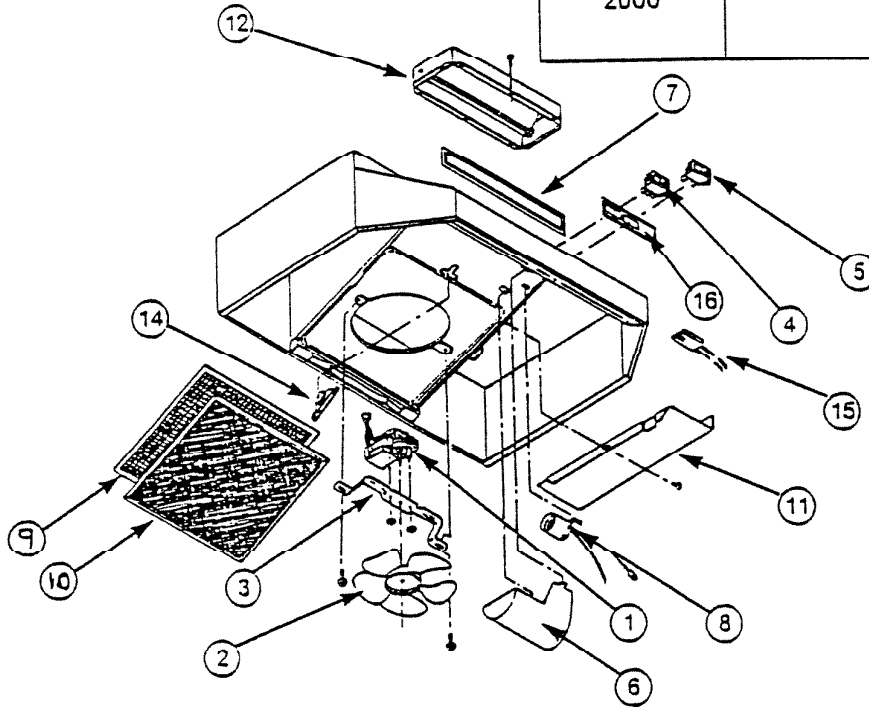

# PARTS LIST

MAY 2000	RL6100F-R SERIES	RANGE HOODS
-------------	------------------	----------------

KEY NO.	PART DESCRIPTION	PART NO.
1	MOTOR	99080531
2	FAN BLADE	99020272
3	MOTOR BRACKET	98005568
4	FAN SWITCH (BLACK)	99030172
	FAN SWITCH (WHITE)	99030248
	FAN SWITCH (ALMOND)	99030308
5	LIGHT SWITCH (BLACK)	99030171
	LIGHT SWITCH (WHITE)	99030247
	LIGHT SWITCH (ALMOND)	99030307
6	LIGHT LENS	99110437
7	COVER PLATE, LOUVER (BLACK)	99091022
	COVER PLATE, LOUVER (WHITE)	99091020
	COVER PLATE, LOUVER (ALMOND)	99091021
8	LAMP SOCKET	99270987
9	FILTER (NON-DUCTED) (PURCHASE SEPARATELY)	NTK7588
10	FILTER (ALUMINUM)	NTK7589
11	OUTLET BOX COVER	98006621
12	DAMPER ASSEMBLY	97015257
13	7" ROUND PLATE (not shown)	R680508
14	FILTER RETAINER	99420472
15	MOTOR RECEPTACLE W/WIRES	97005678
16	NAMEPLATE (BLACK)	NTK7592
	NAMEPLATE (WHITE)	NTK7615
	NAMEPLATE (ALMOND)	NTK7297