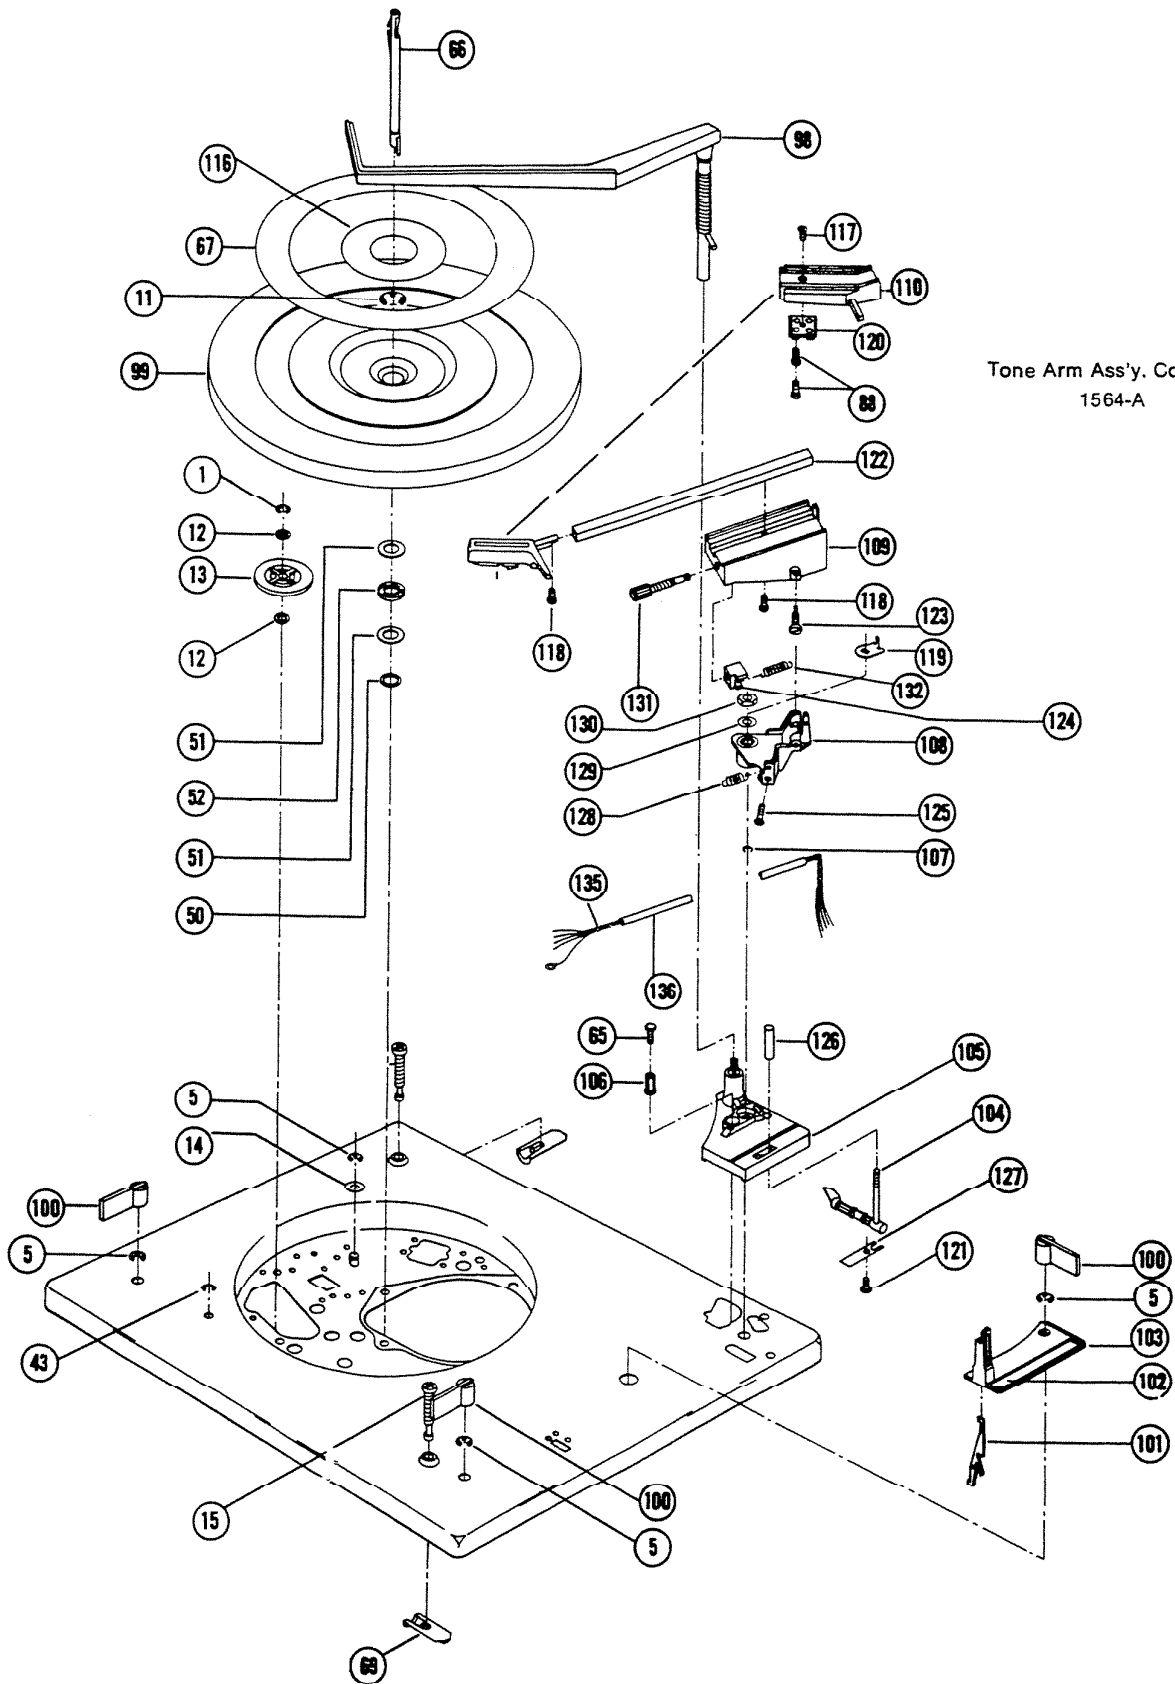

Tone Arm Ass'y. Complete
1564-A