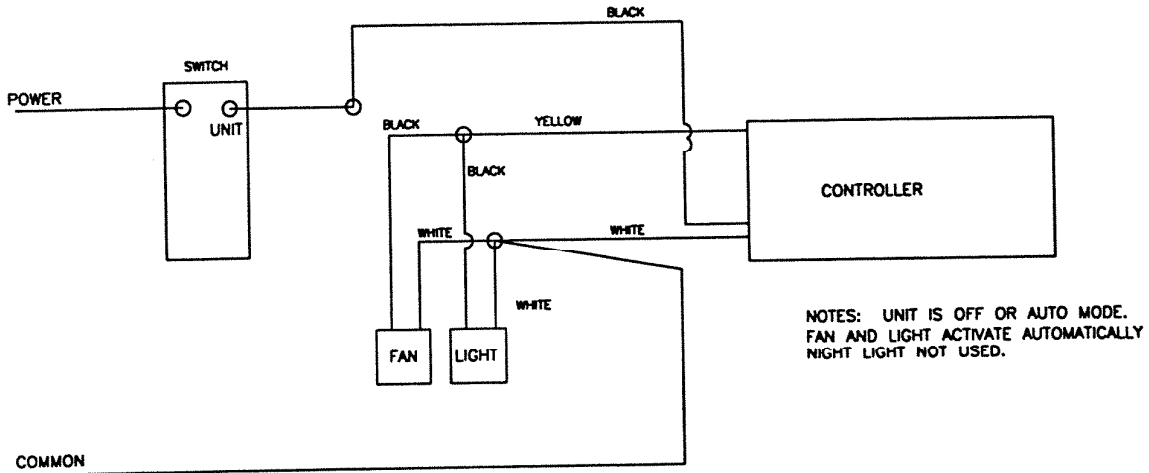

SMARTSENSE FAN 1 SWITCH APPLICATION

NOTES: UNIT IS OFF OR AUTO MODE. FAN AND LIGHT ACTIVATE AUTOMATICALLY. NIGHT LIGHT NOT USED.