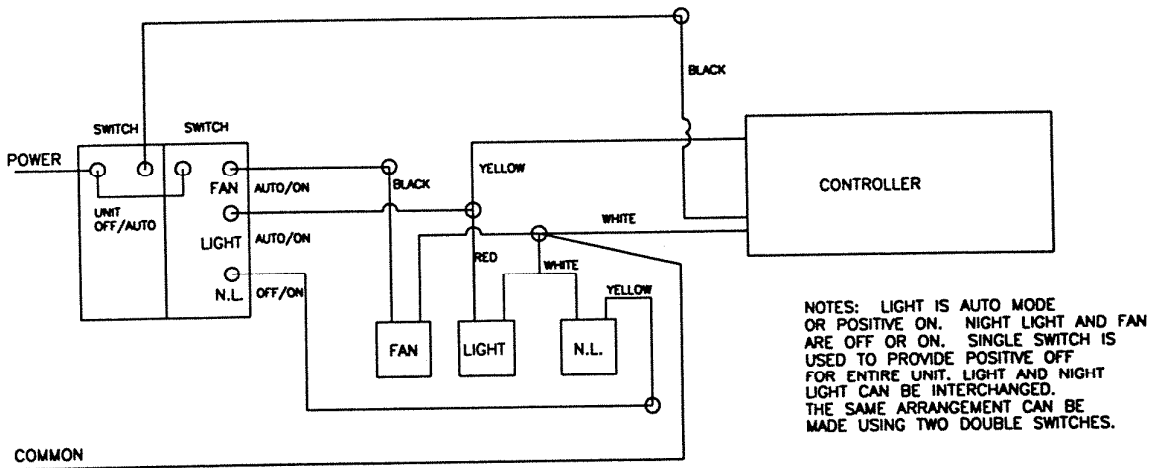

QT100LM

3/26/96 ALS

SMARTSENSE FAN TWO SWITCH APPLICATION

NOTES: FAN AND LIGHT ARE AUTO MODE. NIGHT LIGHT IS ON OR OFF. ONE SWITCH PROVIDES POSITIVE OFF FOR ENTIRE UNIT.

SMARTSENSE FAN VS95 SWITCH APPLICATION

NOTES: LIGHT IS AUTO MODE OR POSITIVE ON. NIGHT LIGHT AND FAN ARE OFF OR ON. SINGLE SWITCH IS USED TO PROVIDE POSITIVE OFF FOR ENTIRE UNIT. LIGHT AND NIGHT LIGHT CAN BE INTERCHANGED. THE SAME ARRANGEMENT CAN BE MADE USING TWO DOUBLE SWITCHES.