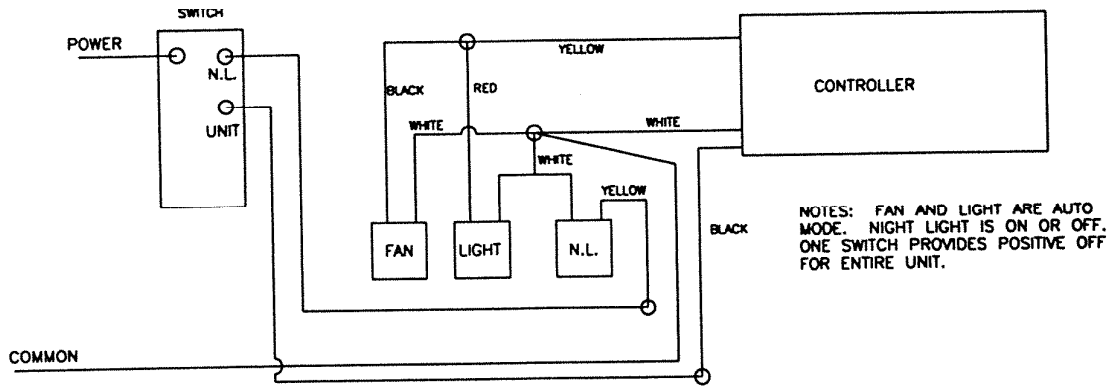

QT100LM

3/26/96 ALS

SMARTSENSE FAN TWO SWITCH APPLICATION

NOTES: FAN AND LIGHT ARE AUTO MODE. NIGHT LIGHT IS ON OR OFF. ONE SWITCH PROVIDES POSITIVE OFF FOR ENTIRE UNIT.

SMARTSENSE FAN VS95 SWITCH APPLICATION

NOTES: LIGHT IS AUTO MODE OR POSITIVE ON. NIGHT LIGHT AND FAN ARE OFF OR ON. SINGLE SWITCH IS USED TO PROVIDE POSITIVE OFF FOR ENTIRE UNIT. LIGHT AND NIGHT LIGHT CAN BE INTERCHANGED. THE SAME ARRANGEMENT CAN BE MADE USING TWO DOUBLE SWITCHES.