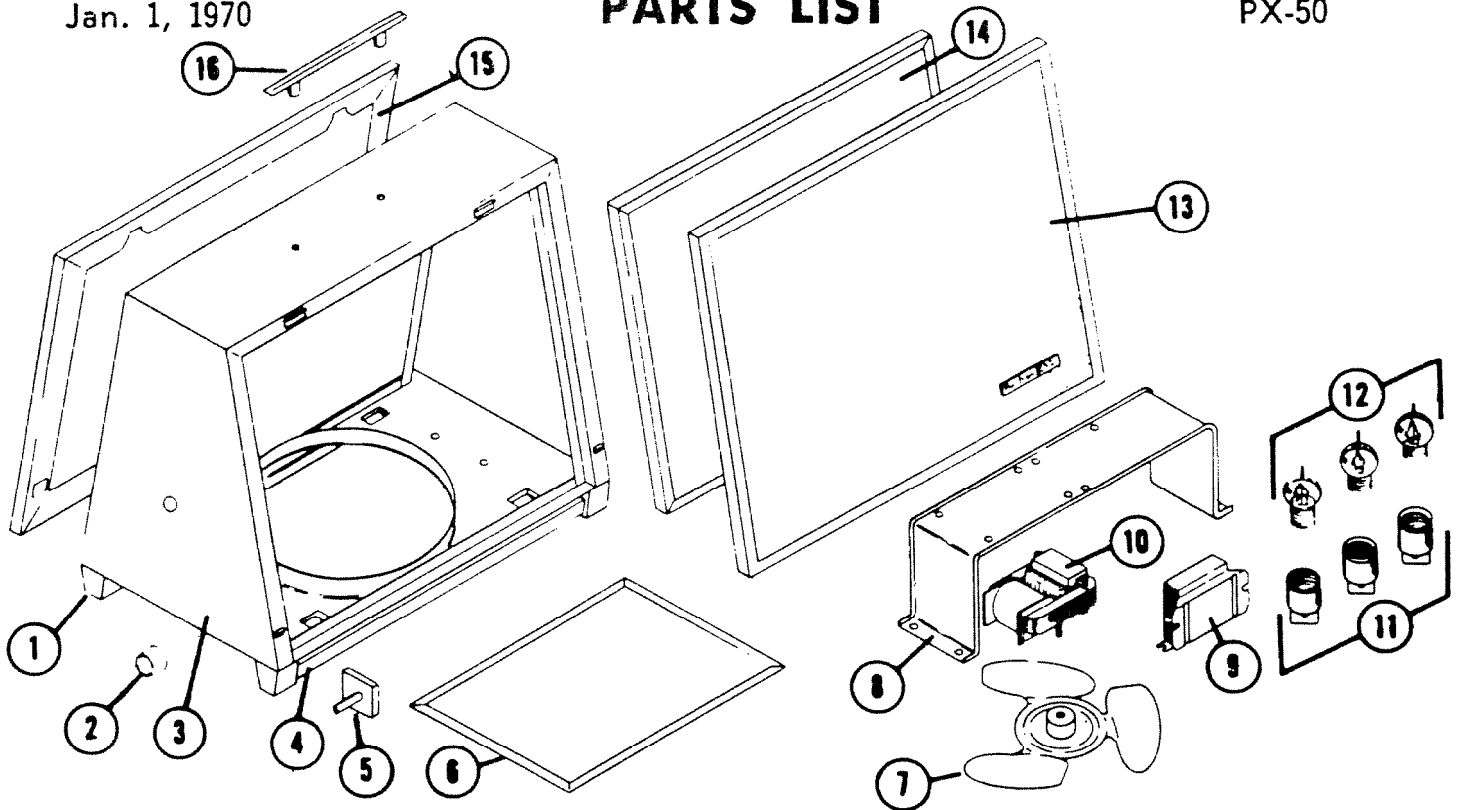

# Puritron PARTS LIST

MODEL

PX-50

REF.	PART NO.	PART DESCRIPTION
1	24518	Foot
2	23985	Knob
3	24500	Housing Assembly
4	24519	Trim Rail
5	17482	Switch
6	23815	Dust Filter (particle)
7	24511	Fan Blade
8	24509	Motor Bracket
9	24512	Ballast
10	24510	Motor
11	24513	Lamp Socket Assembly (3 required)
12	24523	Ion Bulb Assembly (3 required)
13	23972	Grille Assembly/Nameplate
14	23812	Charcoal Filter
15	23971	Grille Assembly
16	24506	Handle w/ Screws
	24514	Cord Set (Not Shown)
	14990	Strain Relief (Not Shown)