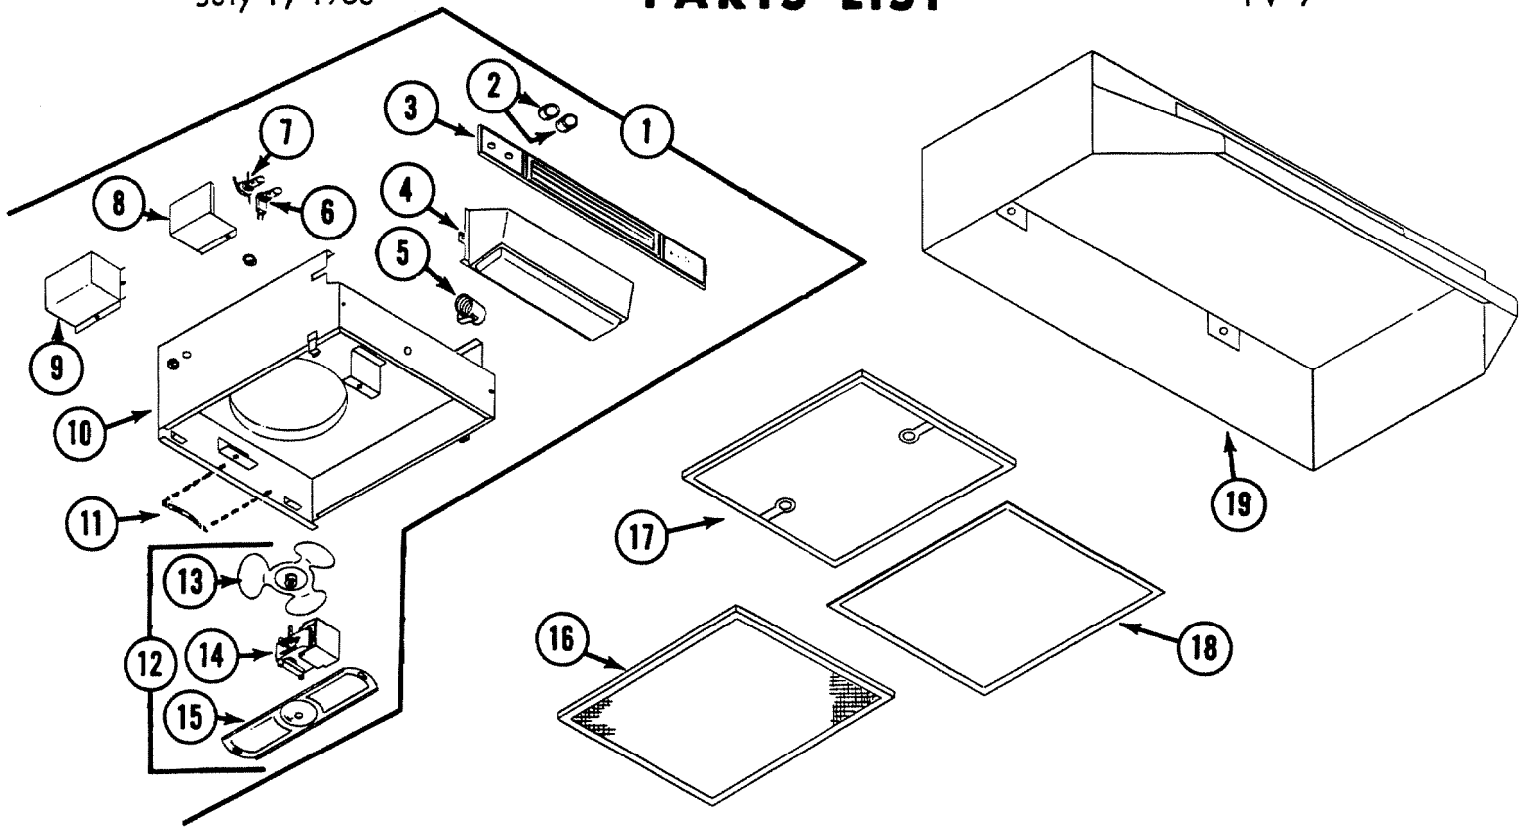

EFFECTIVE DATE
July 1, 1968

Puritron PARTS LIST

MODEL
PV-7

REF.	PART NO.	PART DESCRIPTION	
1	24141	Power Unit (Less Filters)	
2	24280	Knob (2 required)	
3	24278	Nameplate Grille	
4	24154	*	Lens
5	24146	*	Twin Lamp Socket
6	24147		Switch, Light
7	24150		Switch, Fan
8	24205	*	Switch Cover
9	24153	*	Outlet Box Cover
10	24142	*	Fan Housing
11	18661	*	Filter Spring
12	24461	*	Motor and Bracket Assembly ("B" Unit)
13	24464	*	Fan Blade Assembly
14	24463	*	Motor
15	11840	*	Motor Bracket
16	21882	*	Filter (Aluminum Mesh)
17	24203	*	Carbon Filter (Charcoal)
18	24240		Filter (Smoke)
--	24208	*	Envelope Assembly (Not Shown)
19	-----		Hood Shell (Order by Size, Color, and Model No.)

Order Parts From: PARTS DEPT. C/O

PURITRON PRODUCTS - SCOVILL MANUFACTURING COMPANY
5410 HETZEL AVENUE | CINCINNATI, OHIO 45227