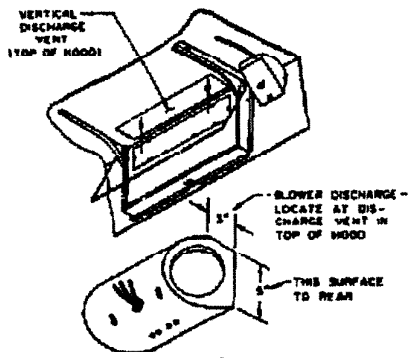

PM-44 Parts

Figure 5

Figure 6

VERTICAL DISCHARGE

BLOWER ORIENTATION

REPLACEMENT PARTS LIST	
Part No.	Description
R561107	3-Pos. Rotary Light Switch
R567073	Motor, Speed Control
R730079	Blower Assembly
R810038	Filter
R566066	Lampholder
R520098	Motor
R531041	Blower Wheel CW
R531042	Blower Wheel CCW