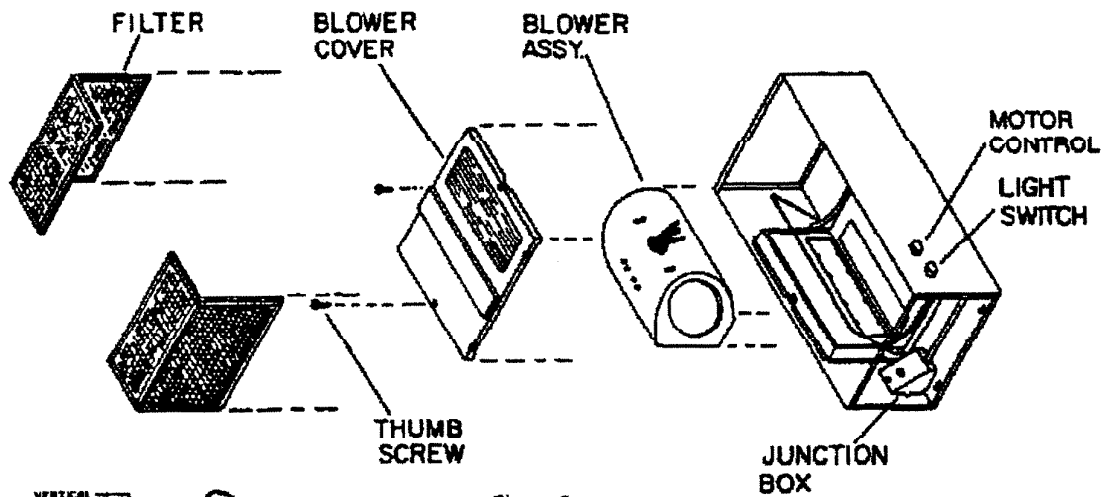

PM-44 Parts

Figure 5

Figure 6

VERTICAL DISCHARGE

BLOWER ORIENTATION

REPLACEMENT PARTS LIST	
Part No.	Description
R561107	3-Pos. Rotary Light Switch
R567073	Motor, Speed Control
R730079	Blower Assembly
R810038	Filter
R566066	Lampholder
R520098	Motor
R531041	Blower Wheel CW
R531042	Blower Wheel CCW