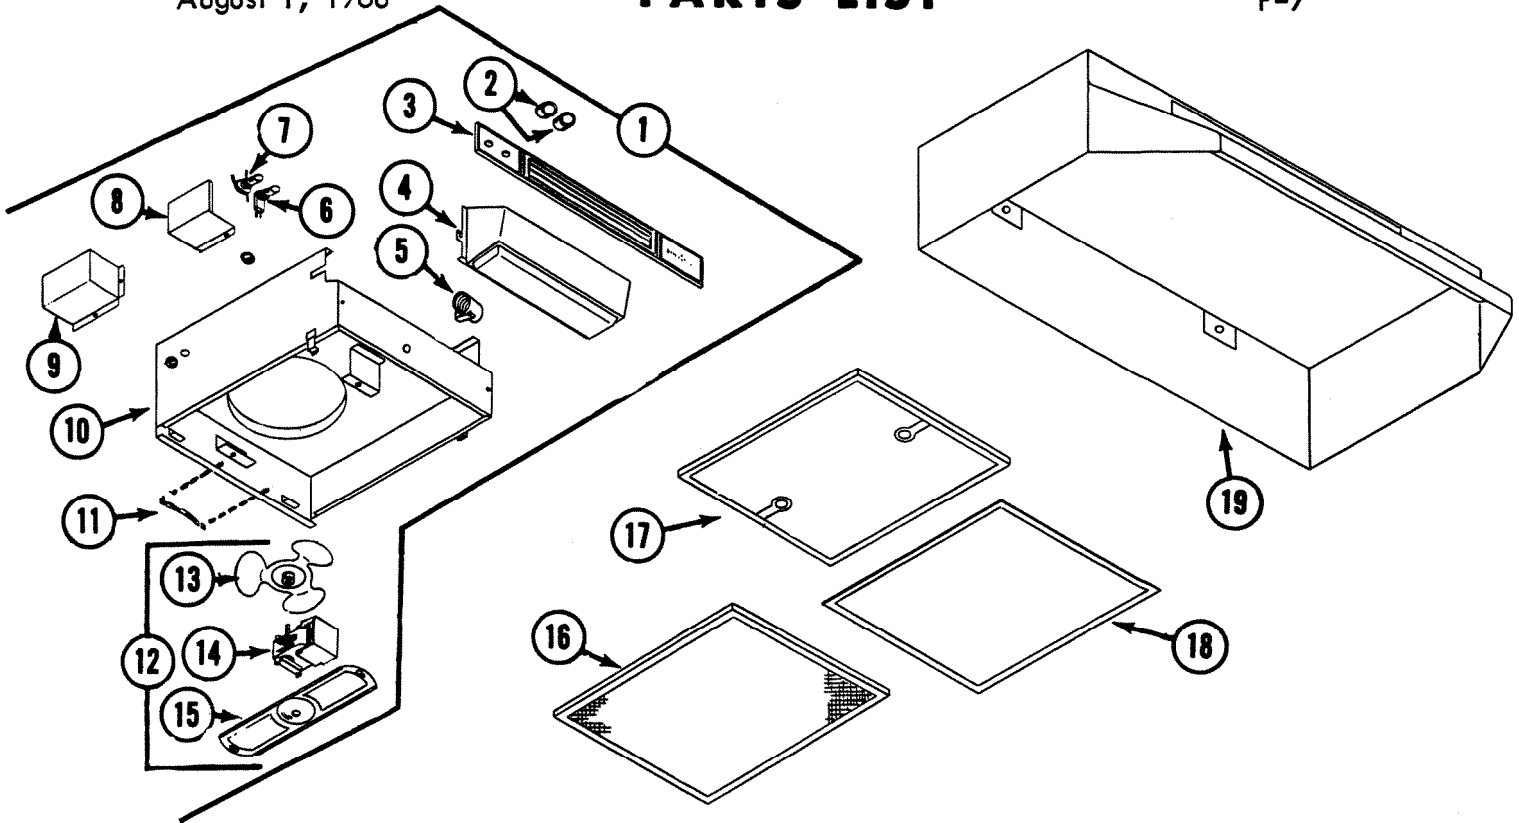

EFFECTIVE DATE
August 1, 1968

Puritron PARTS LIST

MODEL
P-7

REF.	PART NO.	PART DESCRIPTION	
1	24344	Power Unit (Less Filters)	
2	24280	Knob (2 required)	
3	24278	Nameplate Grille	
4	24154	*	Lens
5	24146	*	Twin Lamp Socket
6	24147		Switch, Light
7	24150		Switch, Fan
8	24205	*	Switch Cover
9	21932	*	Outlet Box Cover
10	24142	*	Fan Housing
11	18661	*	Filter Spring
12	24461	*	Motor and Bracket Assembly ("B" Unit)
13	24464	*	Fan Blade Assembly
14	24463	*	Motor
15	11840	*	Motor Bracket
16	21882	*	Filter (Aluminum Mesh)
17	24203	*	Carbon Filter (Charcoal)
18	24240		Filter (Smoke)
--	24348	*	Envelope Assembly (Not Shown)
19	-----		Hood Shell (Order by Size, Color, and Model No.)

Order Parts From: PARTS DEPT. C/O
PURITRON PRODUCTS - SCOVILL MANUFACTURING COMPANY
5410 HETZEL AVENUE | CINCINNATI, OHIO 45227