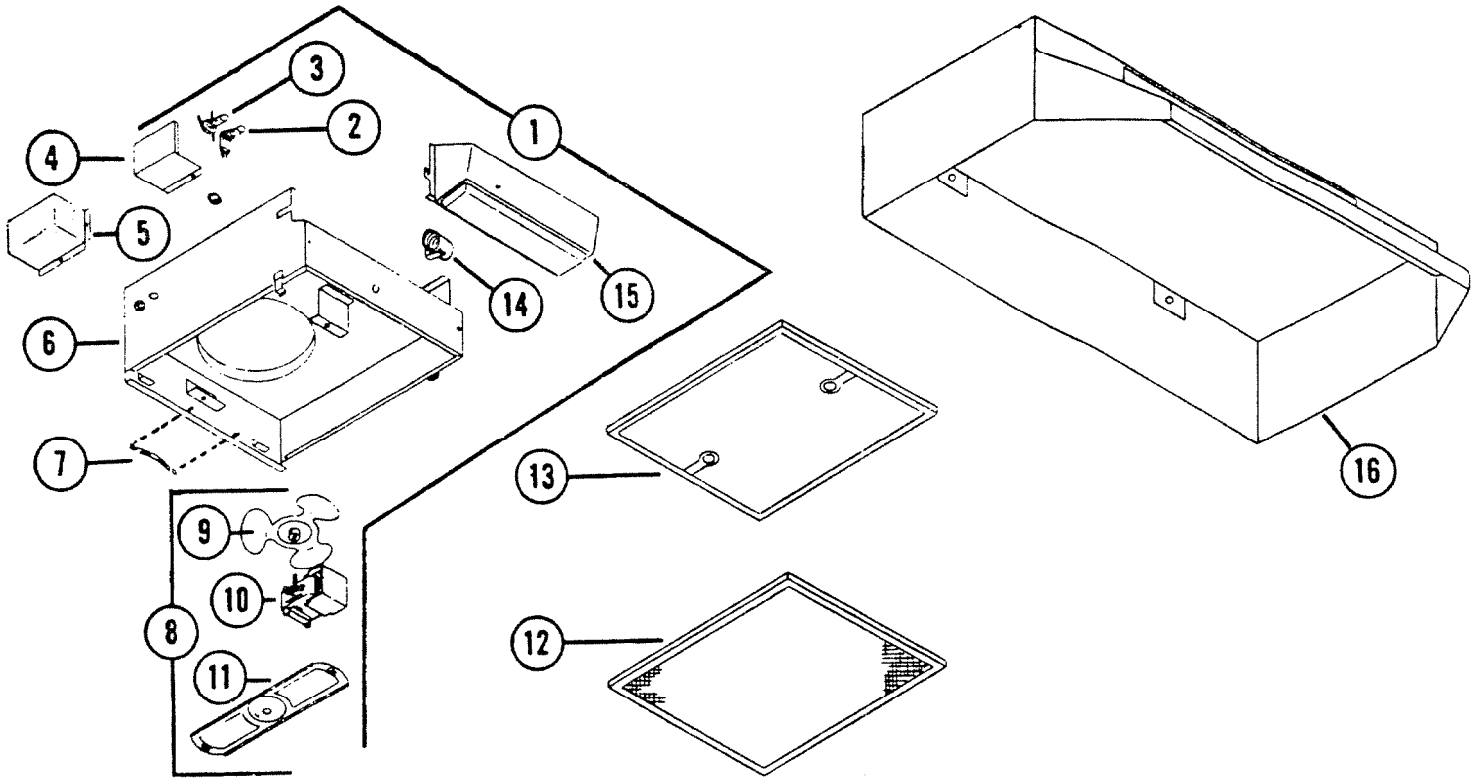

# Puritron PARTS LIST

MODEL  
P-2

REF.	PART NO.	PART DESCRIPTION
1	24343	Power Unit Assembly
2	19719	Light Switch
3	24485	Fan Switch
4	24205	Switch Cover
5	21932	Outlet Box Cover
6	24142	Fan Housing
7	18661	Filter Spring
8	24461	Motor and Bracket Assembly ("B" Unit)
9	24464	Fan Blade Assembly
10	52367	Motor
11	11840	Motor Bracket
12	21882	Filter (Aluminum)
13	21880	Carbon Filter (Charcoal)
14	24146	Twin Lamp Socket
15	24154	Lens
	24202	Nameplate (Not Shown)
	24348	Envelope Assembly (Not Shown)
16	-----	Hood Body Assembly (Order by Model No. , Color, Size)