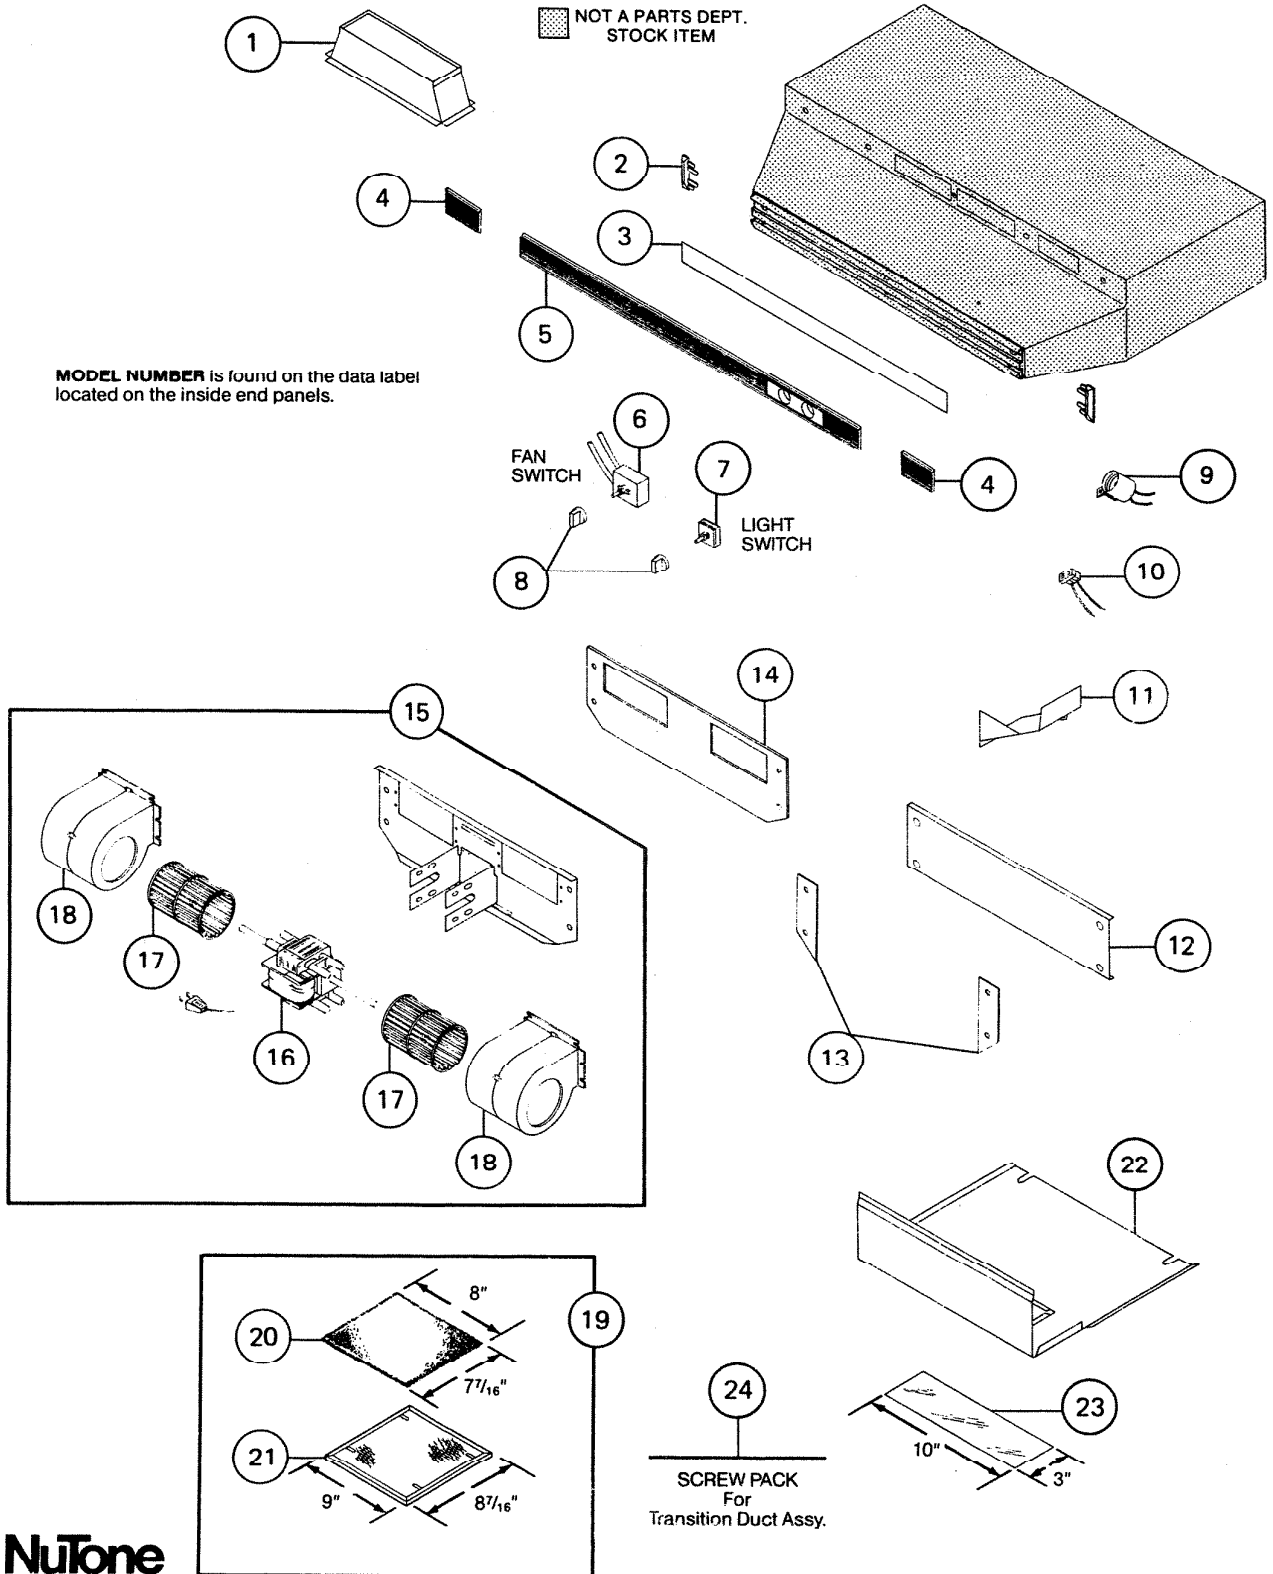

PARTS LIST

EFFECTIVE DATE	MODEL	PRODUCT GROUP
JAN. 1991	NN-8300 AL, BL, SS, WH, WW 30", 36" NEW	HOOD

REF.	ORIGINAL PART NO.	*PART DESCRIPTION	CURRENT REPLACEMENT PART NO.		
1	K1459	TRANSITION DUCT ASSEMBLY—w/Damper	K1459-000		
2	K3508	END TRIM (1)—2 Required	K3508-000		
3	K3510	INSERT PANEL—DECORATIVE	30" Hoods	Black	K3510-000
	K4732		White	K4732-000	
	K3511		36" Hoods	Black	K3511-000
	K4733		White	K4733-000	
4	K4853	GRILLE EXTENSION—w/Palnuts—(1) 2 Req. Not Used on 30" Models	Black	K9036-000	
	K4855		White	K9037-000	
5	K5430	GRILLE—w/Palnuts	Black	K9044-000	
	K5431		White	K9045-000	
6	K3381	FAN SWITCH—Speed Control	K3381-000		
7	K4401	LIGHT SWITCH	K4401-000		
8	K3523	KNOB SET (2)	Black	K9025-000	
	K4724		White	K9040-000	
9	K5464	LAMP SOCKET	K5464-000		
10	K3160	RECEPTACLE	K3160-000		
11	K1311	COVER—Switch	K1311-000		
12	K4429	BAFFLE PLATE—Removed for Non-Duct	K4429-000		
13	K1317	INSULATION PAD (1)—2 Required	K1317-000		
14	K1305	INSULATION PAD	K1305-000		
15	K5465	POWER UNIT	K5465-000		
16	K5468	MOTOR	K5468-000		
17	K5469	BLOWER WHEEL—Left or Right	K5469-000		
18	K1303	BLOWER HOUSING—Left or Right	K1303-000		
19	K5471	FILTER ASSEMBLY—Aluminum and Charcoal—2 Required	K5471-000		
20	K1506	CHARCOAL FILTER—Set of Two	K3458-000		
21	K5472	ALUMINUM FILTER (1)—2 Required	K5472-000		

↑

NOTE: Always order by current part number.

REF.	ORIGINAL PART NO.	*PART DESCRIPTION	CURRENT REPLACEMENT PART NO.	
22	K1309	COVER	Almond	K1309-K21
			Black	K1309-K22
			Stainless Steel	K1309-K28
			White	K1309-K30
23	K1310	LENS—Light	K1310-000	
24	K1480	SCREW PACK—(2) #8 x 3/16 St. Hex. Wash, H.D. "A"	K1480-000	
*	K4402	RECTIFIER ASSEMBLY—Not Shown	K4402-000	

NOTE: Always order by current part number.

WIRING DIA. FOR MODEL NN-8300