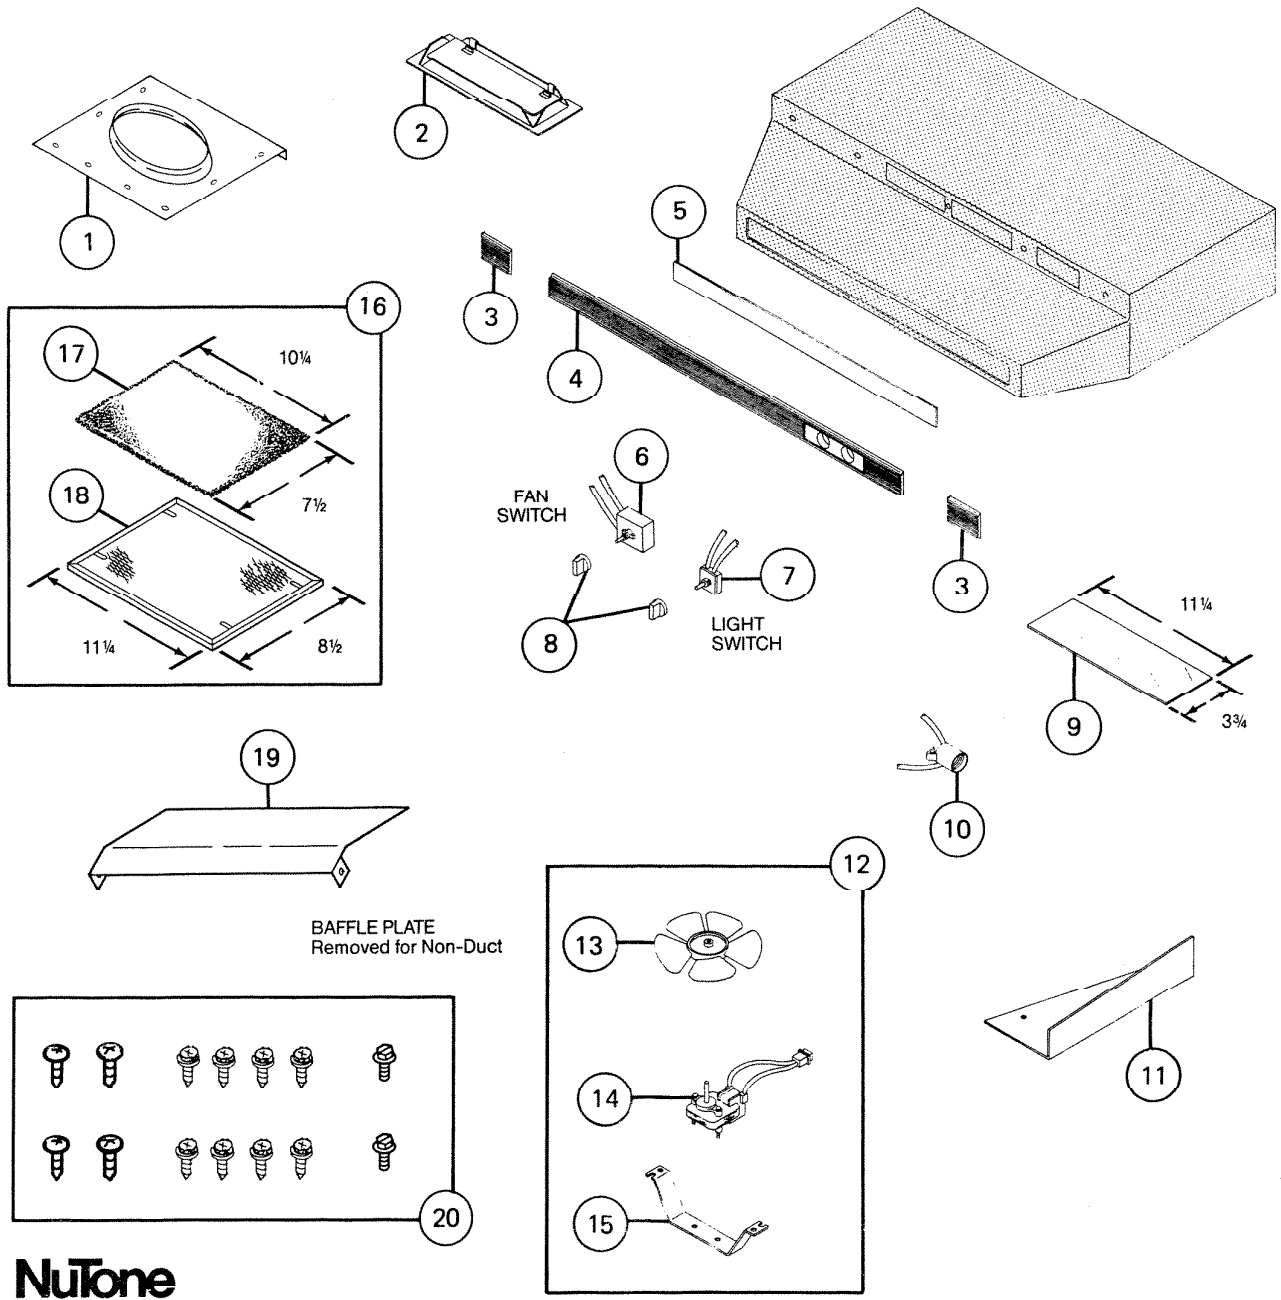

PARTS LIST

EFFECTIVE DATE	MODEL	PRODUCT GROUP
JAN. 1991	MM-6500 MM-6500N AL. BL. CF. HW. SS. WH. WW 30", 36", 42" NEW	HOOD

MODEL NUMBER is found on the data label located on the light housing.

K4940

MODEL MM6500

NUTONE, INC. LISTED FAN 5228
CINCINNATI, OHIO KV

VOLTS 120 Hz 60 AMPS 1.5

WARNING-CLEAN GREASE FREQUENTLY FROM FAN, FILTER, AND ALL OTHER GREASE LADEN SURFACES. WASH WITH MILD SOAP OR DETERGENT ONLY. MAXIMUM LAMP SIZE 75 WATT

NOT A PARTS DEPT. STOCK ITEM

BAFFLE PLATE
Removed for Non-Duct

REF.	ORIGINAL PART NO.	*PART DESCRIPTION			CURRENT REPLACEMENT PART NO.
1	K4892	TRANSITION—7"			K4892-000
2	K1893	DUCT COLLAR ASSEMBLY—W/Damper			K1893-000
3	K4853	GRILLE EXTENSION—W/Palnuts	36"	Black	K9036-000
	K4855			White	K9037-000
	K4854		42"	Black	K9039-000
	K4856			White	K9038-000
4	K4857	GRILLE—W/Palnuts	Black	MM-6500	K9034-000
	K5430			MM-6500N	K9044-000
	K4858		White	MM-6500	K9035-000
	K5431			MM-6500N	K9045-000
5	K3503	PANEL INSERT—DECOR	30"	Black	K3503-000
	K4737			White	K4737-000
	K3504		36"	Black	K3504-000
	K4738			White	K4738-000
	K3505		42"	Black	K3505-000
	K4739			White	K4739-000
6	K3381	FAN SWITCH—Speed Control			K3381-000
7	K3522	LIGHT SWITCH	2 Pos.	MM-6500	K3522-000
	K4401		3 Pos.	MM-6500N	K4401-000
8	K3523	KNOB SET—(2)		Black	K9025-000
	K4724			White	K9040-000
9	K1224	LAMP COVER—Lens			K1224-000
10	K3594	LAMP SOCKET			K3594-000
11	K0740	ELECTRICAL COVER			K0740-000
12	K9018	POWER UNIT—Motor, Blade, Bracket			K9018-000
13	K0784	FAN BLADE			K0784-000
14	K3601	MOTOR			K3601-000
15	K0595	BRACKET—Motor Mounting			K0595-000