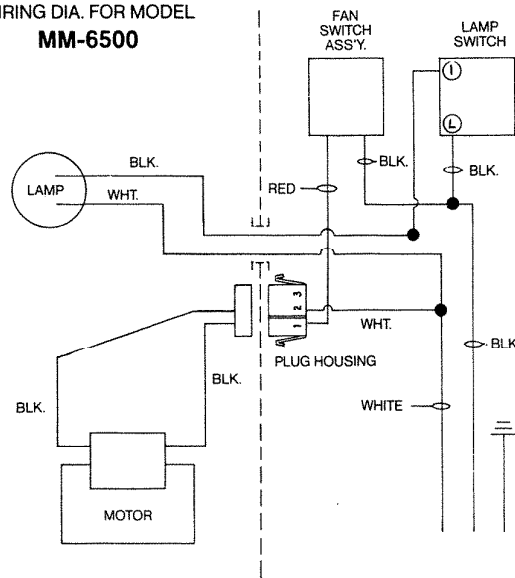

NOT A PARTS DEPT. STOCK ITEM

BAFFLE PLATE
Removed for Non-Duct

REF.	ORIGINAL PART NO.	*PART DESCRIPTION			CURRENT REPLACEMENT PART NO.
1	K4892	TRANSITION—7"			K4892-000
2	K1893	DUCT COLLAR ASSEMBLY—W/Damper			K1893-000
3	K4853	GRILLE EXTENSION—W/Palnuts	36"	Black	K9036-000
	K4855			White	K9037-000
	K4854		42"	Black	K9039-000
	K4856			White	K9038-000
4	K4857	GRILLE—W/Palnuts	Black	MM-6500	K9034-000
	K5430			MM-6500N	K9044-000
	K4858		White	MM-6500	K9035-000
	K5431			MM-6500N	K9045-000
5	K3503	PANEL INSERT—DECOR	30"	Black	K3503-000
	K4737			White	K4737-000
	K3504		36"	Black	K3504-000
	K4738			White	K4738-000
	K3505		42"	Black	K3505-000
	K4739			White	K4739-000
6	K3381	FAN SWITCH—Speed Control			K3381-000
7	K3522	LIGHT SWITCH	2 Pos.	MM-6500	K3522-000
	K4401		3 Pos.	MM-6500N	K4401-000
8	K3523	KNOB SET—(2)		Black	K9025-000
	K4724			White	K9040-000
9	K1224	LAMP COVER—Lens			K1224-000
10	K3594	LAMP SOCKET			K3594-000
11	K0740	ELECTRICAL COVER			K0740-000
12	K9018	POWER UNIT—Motor, Blade, Bracket			K9018-000
13	K0784	FAN BLADE			K0784-000
14	K3601	MOTOR			K3601-000
15	K0595	BRACKET—Motor Mounting			K0595-000

↑

NOTE: Always order by current part number.

REF.	ORIGINAL PART NO.	*PART DESCRIPTION	CURRENT REPLACEMENT PART NO.
16	K3595	FILTER ASSEMBLY—Aluminum and Charcoal	K3595-000
17	K3597	CHARCOAL FILTER	K3565-000
18	K3596	ALUMINUM FILTER	K3596-000
19	K4939	BAFFLE PLATE—Removed for Non-Duct	K4939-000
20	K4894	SCREW PACK—(4) #8 x 5/8 PH. TRUSS HD. "A", (8) #8 x 3/8 PH. HEX WASHER HD. "A" (2) #6 x 3/8 SLT. HEX WASHER HD. "B"	K4894-000
*	K4402	RECTIFIER ASSEMBLY—Not Shown	MM-6500N

NOTE: Always order by current part number.

WIRING DIA. FOR MODEL
MM-6500

WIRING DIA. FOR MODEL
MM-6500N