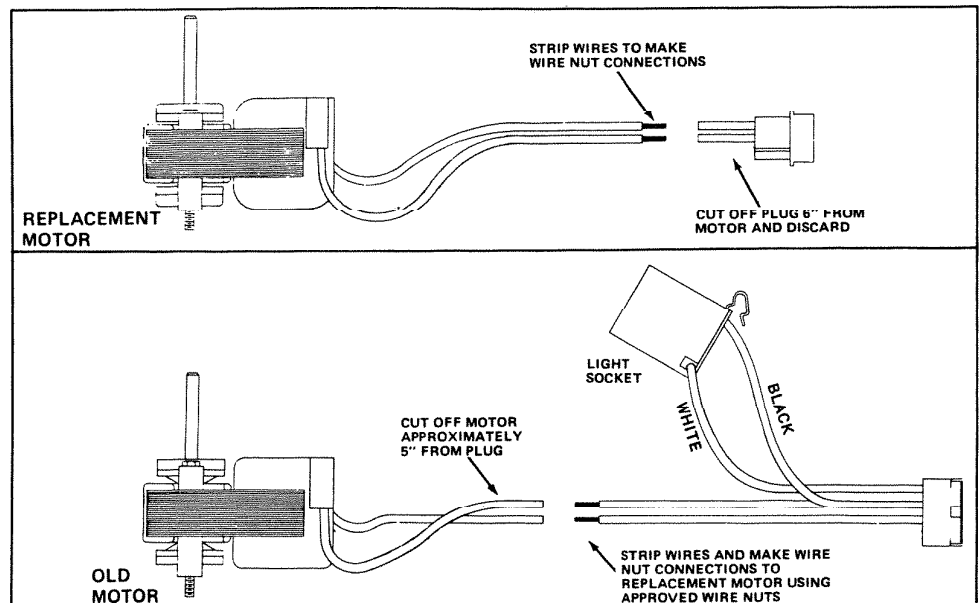

REF.	ORIGINAL PART NO.	*PART DESCRIPTION		MODEL USED ON	CURRENT REPLACEMENT PART NO.	
11	K0784	FAN BLADE		ALL MM-6100 Series MM-6300 Series	K0784-000	
	K0783			ALL MM-6200 Series	K0783-000	
12	K1167	MOTOR—See NOTE*		MM-6100	K3601-000	
	K3601			MM-6100N		
	K1232			MM-6200	K3602-000	
	K3602			MM-6200N		
	K1342			MM-6300	K3603-000	
	K3603			MM-6300N		
13	K0595	BRACKET—Motor Mounting		ALL MODELS	K0595-000	
14	K3595	FILTER ASSEMBLY—Aluminum and Charcoal			K3595-000	
15	K3597	CHARCOAL FILTER—Pad		MM-6200N	K3565-000	
16	K3596	ALUMINUM FILTER			K3596-000	
17	K0798	CHARCOAL FILTER—Framed		MM-6200	K0798-000	
18	K0793	ALUMINUM FILTER		MM-6100 Series MM-6200 MM-6300 Series	K0793-000	
19	K0740	ELECTRICAL COVER		ALL MODELS	K0740-000	
20	K0177	HARDWARE	Hood Mounting	(4)#8 x 3/8 PH. TRUSS HD. "A"	ALL MODELS	K0177-000
	K0178		Duct Collar	(2)#6 x 3/8 SLT. HEX WASH/HD. "B"	MM-6100 Series	K0178-000

NOTE: Motors on hood models MM-6100, MM-6200 and MM-6300 have the lamp socket wired with the motor.
When replacing the motor follow the installation instructions below.

NOTE: Always order by current part number.