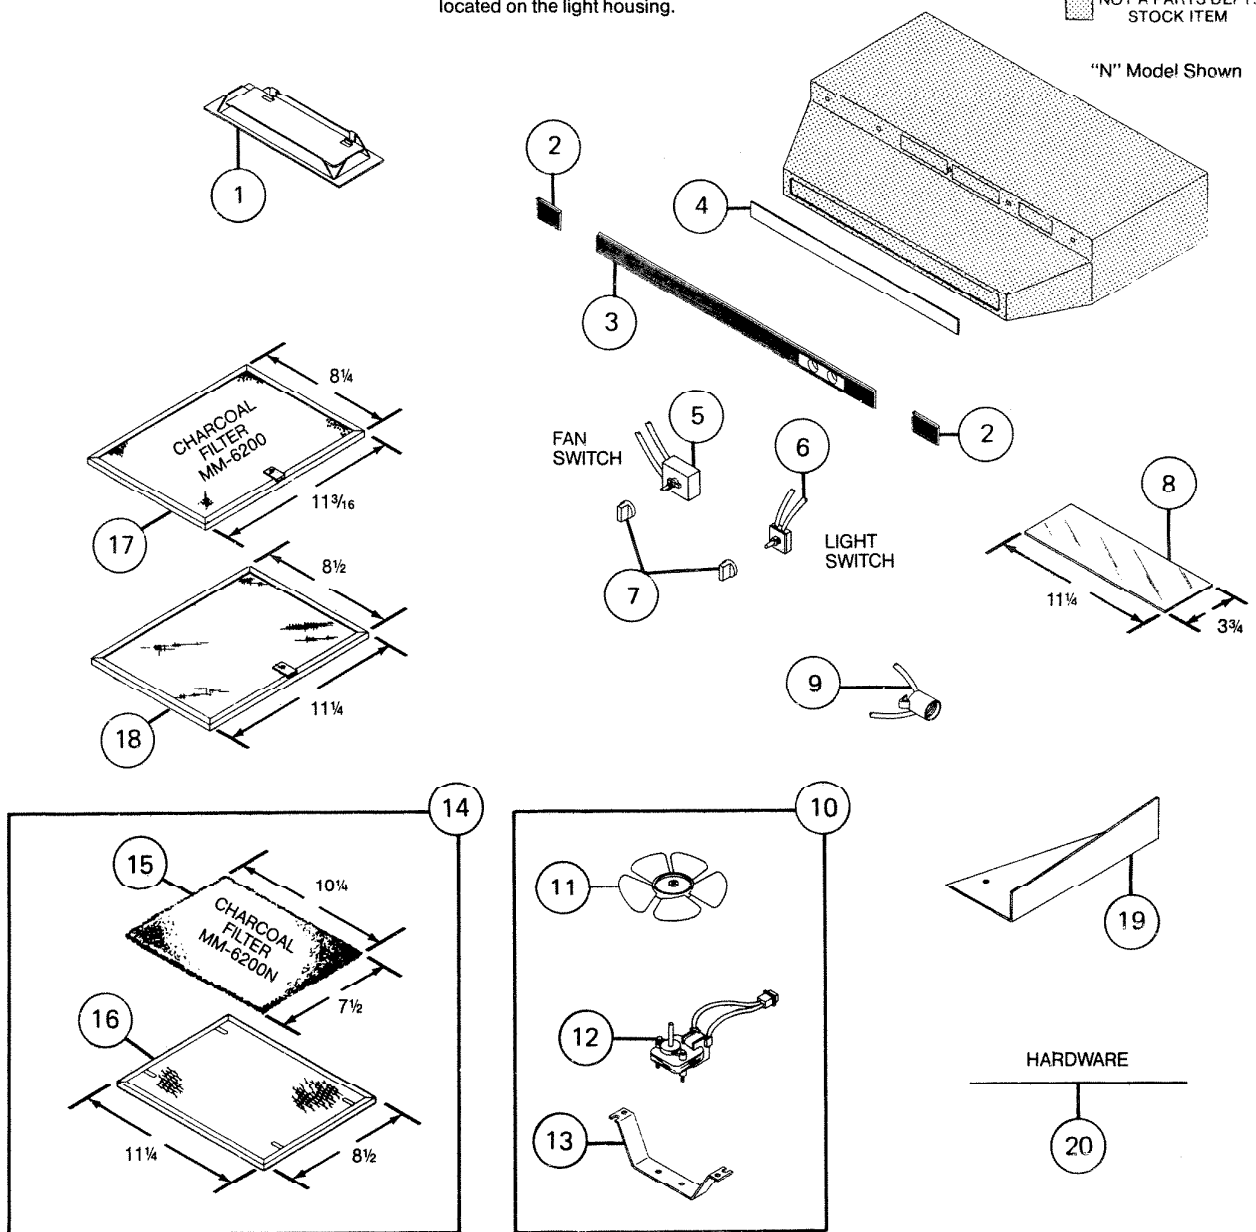

PARTS LIST

EFFECTIVE DATE	MODEL	PRODUCT GROUP
APRIL 1991	MM-6100, MM-6100N MM-6200, MM-6200N MM-6300, MM-6300N AL, CF, HW, WH, SS NEW	HOOD

MM-6100
24" 30" 36" 42"
MM-6100N
30" 36" 42"

MM-6200
24" 30" 36" 42"
MM-6200N
30" 36" 42"

MM-6300
24" 30" 36" 42"
MM-6300N
30" 36" 42"

MODEL NUMBER is found on the data label located on the light housing.

NOT A PARTS DEPT. STOCK ITEM

"N" Model Shown

REF.	ORIGINAL PART NO.	*PART DESCRIPTION	MODEL USED ON	CURRENT REPLACEMENT PART NO.
1	K1893	DUCT COLLAR ASSEMBLY—W/Damper	MM-6100 Series	K1893-000
2	K4853	GRILLE EXTENSION—W/Palnuts-(Black)	All 36 inch "N" Models	K9036-000
	K4854		All 42 inch "N" Models	K9039-000
3	K4857	GRILLE—W/Palnuts-(Black)	All "N" Models	K9034-000
4	K1352	PANEL INSERT—DECOR	24" MM-6100 MM-6200 MM-6300	K1352-000
	K1353		30" MM-6100 MM-6200 MM-6300	K1353-000
	K3503			MM-6100N MM-6200N MM-6300N
	K1354		36" MM-6100 MM-6200 MM-6300	K1354-000
	K3504			MM-6100N MM-6200N MM-6300N
	K1355		42" MM-6100 MM-6200 MM-6300	K1355-000
	K3505			MM-6100N MM-6200N MM-6300N
5	K0316	FAN SWITCH	ALL MODELS	K3381-000
	K3381			
6	K0318	LIGHT SWITCH	MM-6100 MM-6200 MM-6300	K0318-000
	K3522		MM-6100N MM-6200N MM-6300N	K3522-000
7	K1103	KNOB—Black	(1)—Two Req. MM-6100 MM-6200 MM-6300	K1103-000
	K3532		Set of Two (2) MM-6100N MM-6200N MM-6300N	K9025-000
8	K1224	LAMP COVER—Lens	ALL MODELS	K1224-000
9	K3594	LAMP SOCKET	ALL MODELS	K3594-000
10	K9018	POWER UNIT—Motor, Blade, Bracket—See NOTE*	ALL MM-6100 Series	K9018-000
	K9019		ALL MM-6200 Series	K9019-000
	K9020		ALL MM-6300 Series	K9020-000