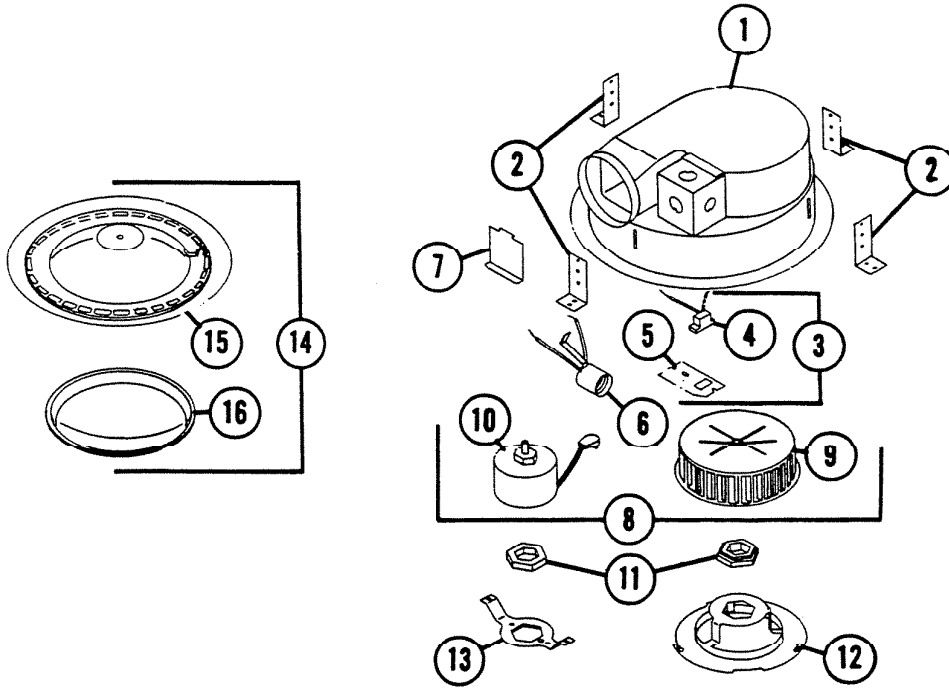

# PARTS LIST

<b>MODEL</b>	MH 8661N Fan - Mobile Home
<b>EFFECTIVE DATE</b>	January 1, 1972

REF.	PART NO.	* Part used on other models.	NOMENCLATURE
-	19795		"A" Unit Assy. Ref. No's 1, 2, 3, 6 & 7
1	23408		Housing Assy.
2	10173		Ceiling Mounting Bracket (4 required)
3	16099		Cover Plate Assy.
4	16100		Cover Plate
5	10034		Receptacle
6	16092		Light Socket
7	11394		Louver Assy.
8	19797		Power Unit ("B" Unit)
9	20469		Blower Wheel
10	23388		Motor - No. on Data Plate AL41240A or JA2C028G
11	19360		Motor Mount (2 required)
12	23387		Venturi Ring
13	22790		Motor Clamp Assy.
14	22814		Reflector & Bezel Assy.
15	22815		Reflector
16	16115 16093		Bezel Assy. Lens Only

**NuTone Division**

Order Parts From: Parts Department c/o  
NuTone  
Madison & Red Bank Road  
Cincinnati, Ohio 45227

**Scovill**