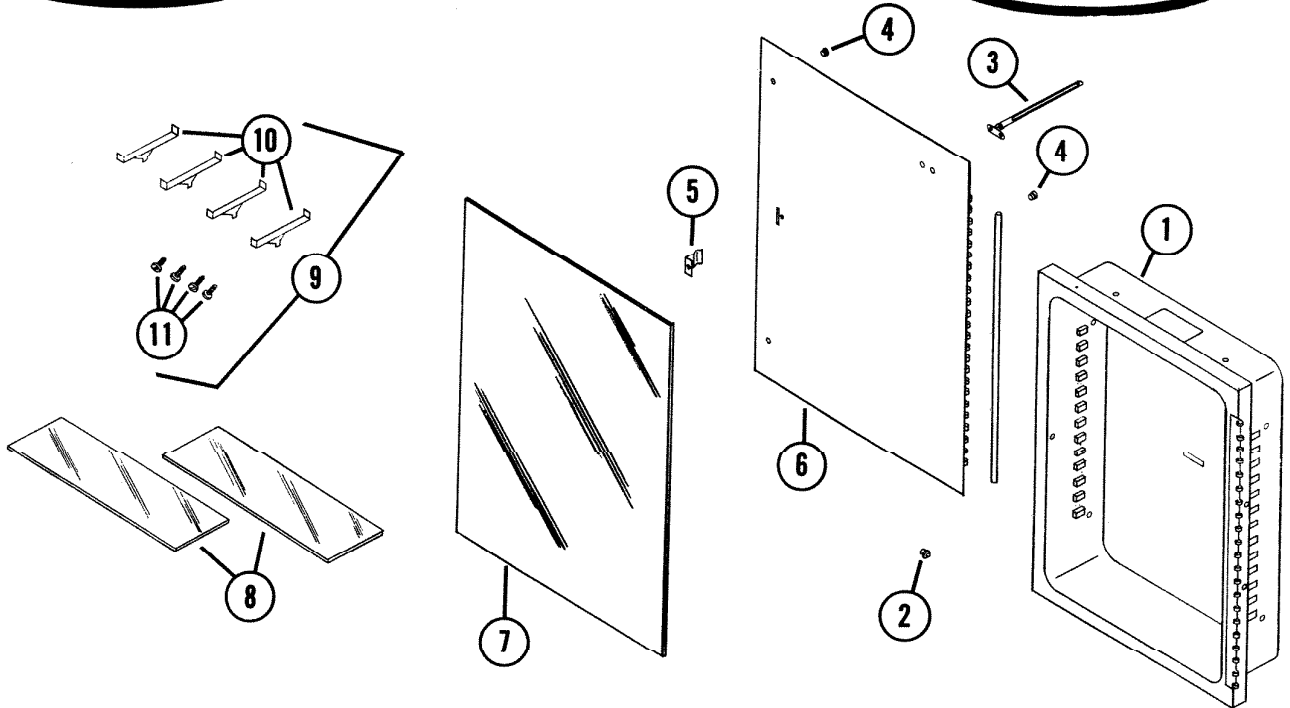

EFFECTIVE DATE
May 1, 1971

NuTone

PARTS LIST

MODEL
MC-362
Bathroom Cabinet

REF.	PART NO.	*Part used on other model/s	PART DESCRIPTION
1	90599		Body Assy.
2	90555		Catch - Bullet
3	90603		Door Stop Assy.
4	90069		Bumper
5	90067		Door Latch
6	90602		Door Back
7	90608		Mirror - Plate
-	90610		Clip - 4 required (not shown)
8	90043		Shelf - 2 required
9	90076		Hardware Set
10	90039		Support Shelf
11	90040		Screw Mounting