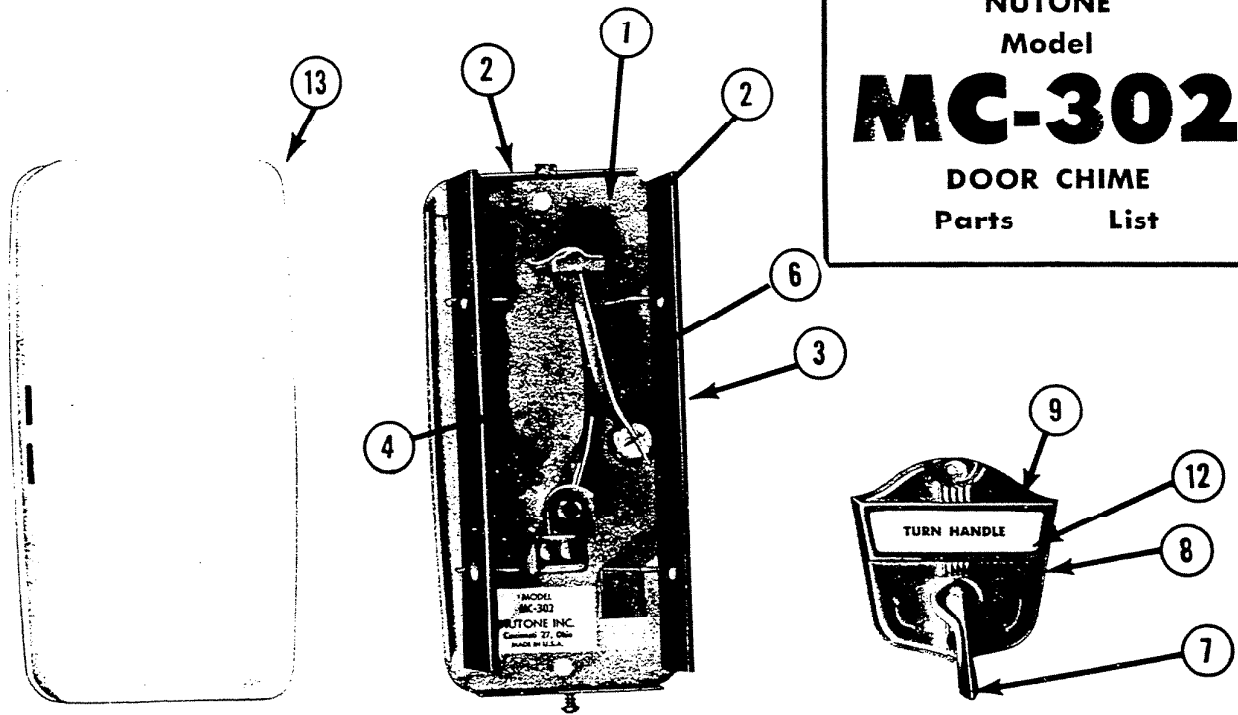

NUTONE
 Model
MC-302
DOOR CHIME
 Parts List

MC-302 GREETER		Description	Solid Brass Outside — White or Walnut Finish Cover
		Size	
		Chime Operation	2 Notes
ILLUSTR. NO.	PART NO.	PART DESCRIPTION	PRICE
1	2837	Base Plate Complete (Includes Reed Assembly, Activating Arm Assembly, Base Plate)	Adjustable fits metal or wood doors $\frac{7}{8}$ " to 2 $\frac{1}{2}$ ". For doors thicker than 2 $\frac{1}{4}$ " or for installation in walls up to 9". Ask for shaft EX 310.
2	2836	Base Plate Only (Includes Reed Studs, Upper and Lower Angles)	
3	1515	R. H. Reed Assembly (Includes Grommets)	
4	1514	L. H. Reed Assembly (Includes Grommets)	
5	5194	Felt Pad	
6	2492	Activating Arm Assembly (Includes Arm, Hammer, Springs, Bearings)	
7	2481	Handle and Shaft Assembly	
8	2482	Escutcheon Plate Assembly (Includes Escutcheon Plate, Retainer, Speed Nut, Window, Name Card and Backing)	
9	2464	Escutcheon Plate	
10	2466	Retainer	
11	2434	Speed Nut	
12	2472	Window	
13	2452	Cover (designate color)	

PRICES SUBJECT TO CHANGE WITHOUT NOTICE

Order Parts From: PARTS DEPT. C/O

NuTone

*Part used on other model/s

Madison and Red Bank Rds., Cincinnati, O. 45227

Printed in U.S.A.