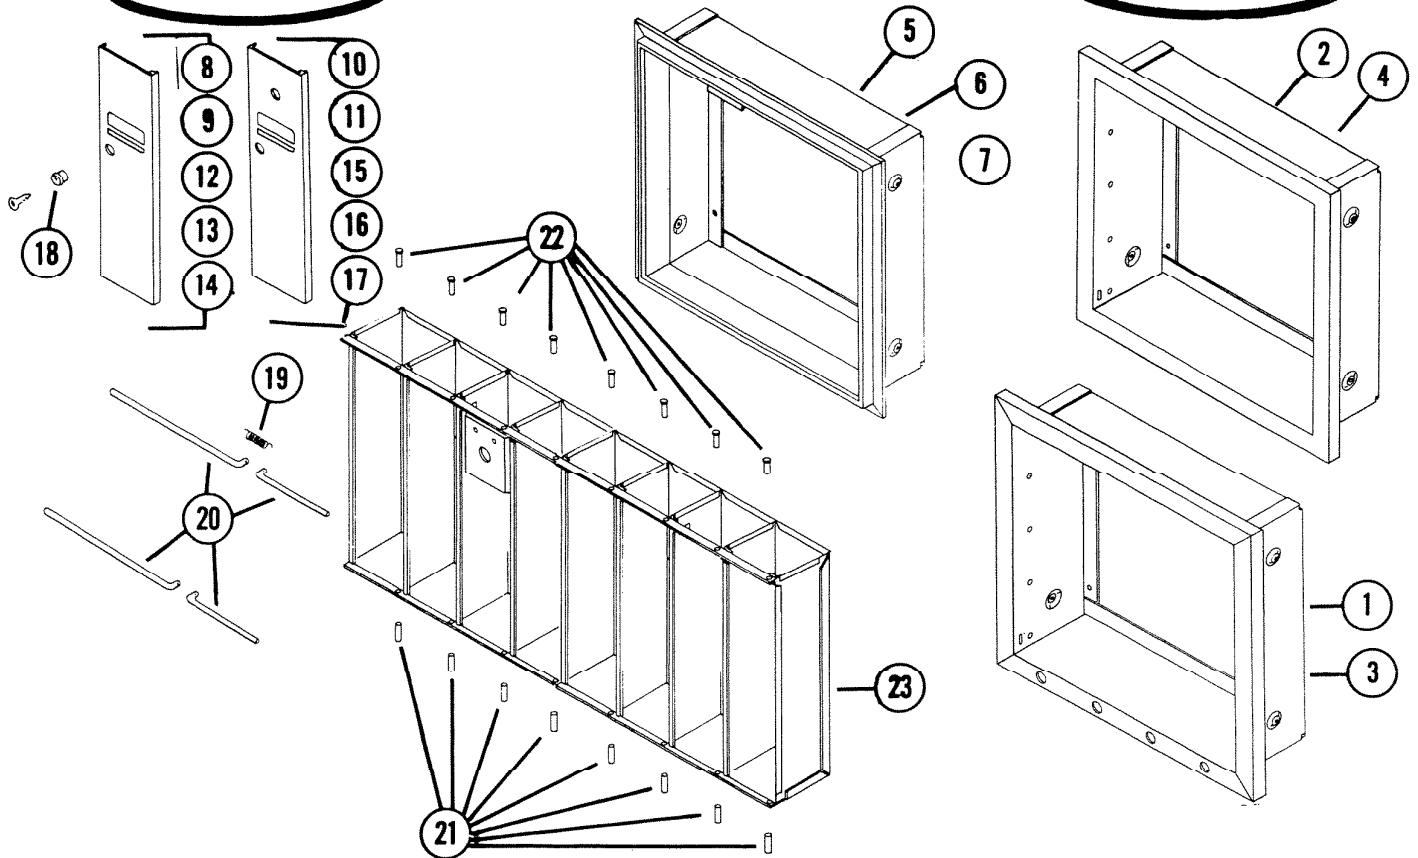

EFFECTIVE DATE

January 1, 1971

NuTone PARTS LIST

MODEL
MBV 8 - MBV 8 PB
ELECTRONICS

REF.	PART NO.	*Part used on other model/s	PART DESCRIPTION
1	63827		"A" Housing Complete Silver Enamel Model MBV 8 SE P.B.
2	23531		"A" Housing Complete Silver Enamel Model MBV 8 SE
3	63828		"A" Housing Complete Brass Enamel Model MBV 8 BE P.B.
4	23532		"A" Housing Complete Brass Enamel Model MBV 8 BE
5	23547		"A" Housing Complete Silver Anodized Model MBV 8 SA
6	23548		"A" Housing Complete Brass Anodized Model MBV 8 BA
7	23547		"A" Housing Complete Silver Anodized Model MBV 8 SS
8	23407		Door Assy. Silver Enamel (Reg) Model MBV 8 SE & MBV SE P.B.
9	23408		Door Assy. Brass Enamel (Reg) Model MBV 8 BE & MBV 8 BE P.B.
10	23699		Door Assy. Silver Enamel (Postal) Model MBV 8 SE & MBV 8 SE P.B.
11	23700		Door Assy. Brass Enamel (Postal) Model MBV 8 BE & MBV 8 BE P.B.
12	23706		Door Assy. Silver Anodized (Reg) Model MBV 8 SA
13	23707		Door Assy. Brass Anodized (Reg) Model MBV 8 BA

Order Parts From: PARTS DEPT. C/O

NuTone

REF.	PART NO.	*Part used on other model/s	PART DESCRIPTION
14	23708		Door Assy. Stainless Steel (Reg) Model MBV 8 SS
15	23701		Door Assy. Silver Anodized (Postal) Model MBV 8 SA
16	23702		Door Assy. Brass Anodized (Postal) Model MBV 8 BA
17	23703		Door Assy. Stainless Steel (Postal) Model MBV 8 SS
18	23716		Lock with Key
19	23621		Spring
20	23771		Locking Rod - Set of 2
21	23755		Hinge Pin Bottom
22	23718		Hinge Pin Top
23	69765		Mail Compartment (8-Compartment)
-	23719		Envelope Assembly (not shown)
-	23721		Envelope Assembly (Name Card Door, Name Card Inside, Key)