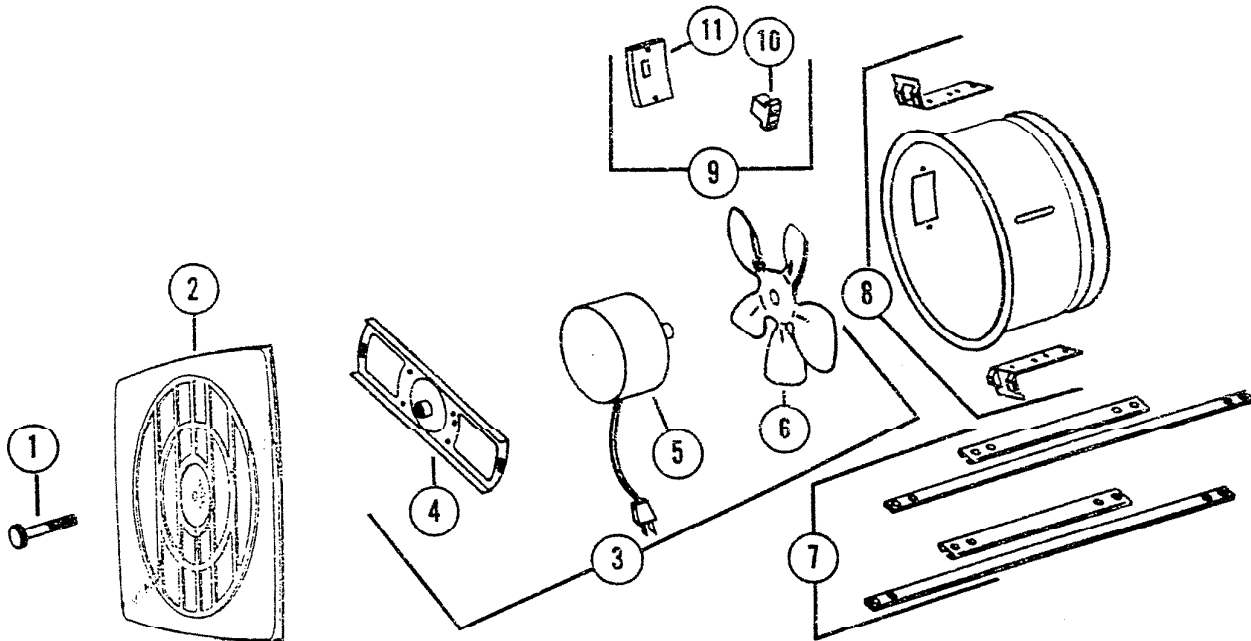

EFFECTIVE DATE

May 1, 1970

MERCURY PARTS LIST

MODEL

M-622
FAN

REF.	PART NO.	*Part used on other model/s	PART DESCRIPTION
1	11244		Grille Screw
2	13063		Grille Assembly
3	69025		"B" Unit Ref. No' s. 4, 5, and 6
4	11829		Motor Bracket
5	26750		Motor
6	11805		Fan Blade
7	13306		Hanger Bar Set (2)
8	10941		"A" Housing w/# 10949 Ceiling Mounting Bracket
9	10247		Outlet Box Cover Assembly
10	10034		Plug Receptacle
11	10177		Outlet Box Cover
12	10473		Outlet Box (Not Shown)

MERCURY by NuTone
MADISON AND RED BANK ROADS
CINCINNATI, OHIO 45227

Order Parts From: PARTS DEPT. C/O

NuTone
DIVISION