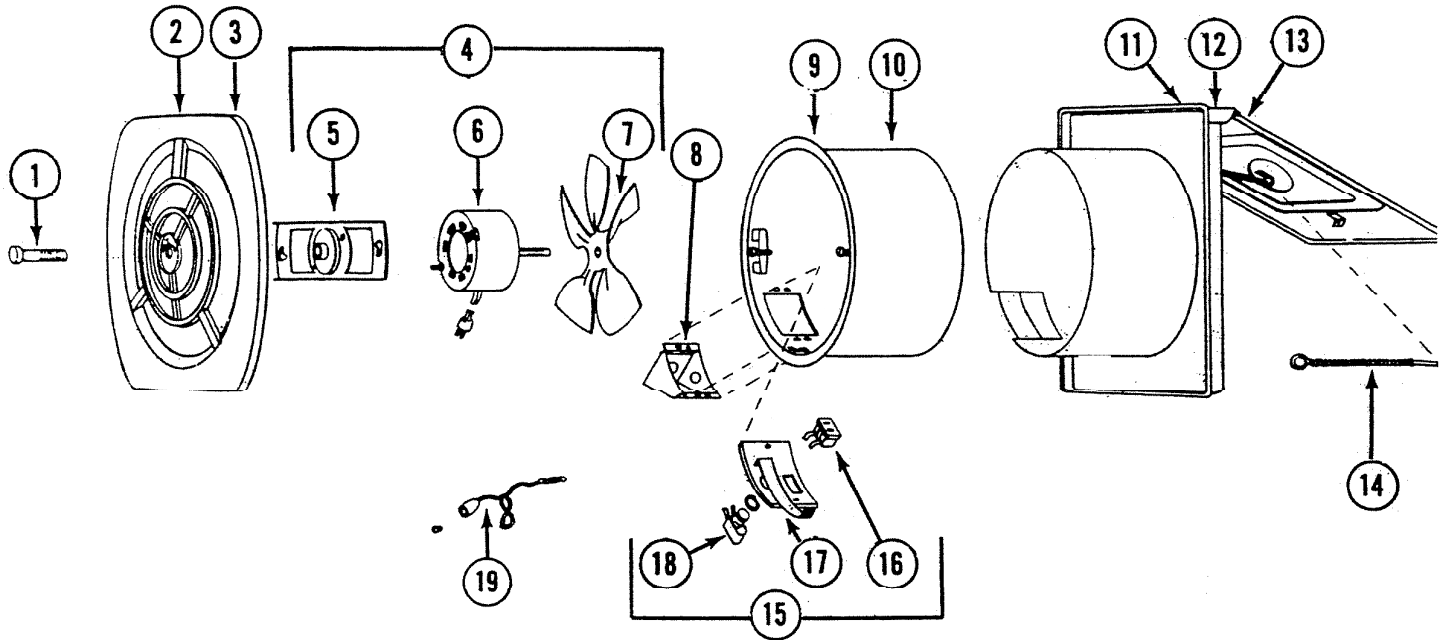

EFFECTIVE DATE
July 1, 1970

MERCURY PARTS LIST

MODEL
M600-M602-M604
FAN

REF.	PART NO.	PART DESCRIPTION
1	11244	Grille Screw M-600, M-602, M-604
2	13058	Grille Assembly M-600, M-602, M-604
3	13059	Grille Assembly M-601
4	69022	"B" Unit (All) Pef. No's. 5, 6, and 7
5	11829	Motor Bracket
6	26750	Motor 1/4" Shaft
7	11805	Fan Blade
8	10473	Outlet Box
9	10154	Inside Sleeve
10	10243	Inside Sleeve M-604 only
11	11754	Outside Sleeve and Panel Assembly M-600
12	11755	Outside Sleeve and Panel Assembly M-602
13	11756	Outside Sleeve and Panel Assembly M-604
14	12438	Rod and Spring Assembly
15	12497	Outlet Box Cover Assembly
16	10034	Plug Receptacle
17	12495	Outlet Box Cover
18	12494	Switch Lever
19	10164	Envelope Assembly Pull Chain

MERCURY by NuTone
MADISON AND RED BANK ROADS

Order Parts From: PARTS DEPT. C/O
NuTone