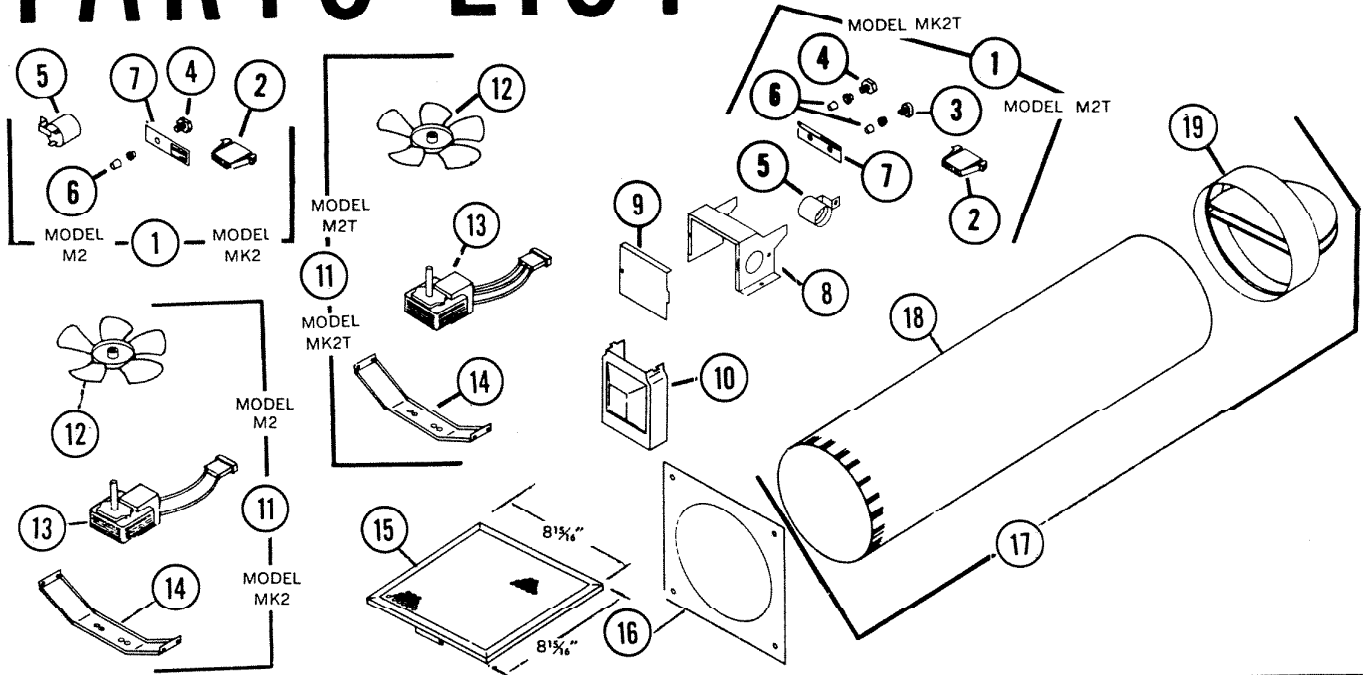

PARTS LIST

MODEL	M2, MK2 M2T, MK2T HOOD
EFFECTIVE DATE	REVISED JANUARY, 1974

REF.	ORIGINAL PART NO.	* PART DESCRIPTION	MODEL USED ON	CURRENT REPLACEMENT PART NO.
1	27866	WIRING HARNESS	M2, MK2	27866-000
	27890		M2T, MK2T	27890-000
2	27240	PLUG HOUSING	M2, MK2 M2T, MK2T	27240-000
3	17163	SWITCH — LIGHT	M2T, MK2T	17163-000
4	27867	SWITCH FAN & LIGHT FAN	M2, MK2	27867-000
	24485		M2T, MK2T	24485-000
5	18775	LAMP SOCKET	M2, MK2 M2T, MK2T	18775-000
6	69176	KNOB (1) — 2 REQUIRED	M2, MK2 M2T, MK2T	69176-000
7	27854	NAMEPLATE	M2, MK2	29921-000
	27855		M2T, MK2T	29922-000
8	27848	OUTLET BOX	M2, MK2 M2T, MK2T	27848-005
9	27851	OUTLET BOX COVER	M2, MK2 M2T, MK2T	27851-005
10	27897	LIGHT LENS	M2T, MK2T	27897-000
11	69070	"B" UNIT	M2, MK2	69070-000
	69069		M2T, MK2T	69069-000
12	27860	FAN BLADE	M2, MK2 M2T, MK2T	27860-000
13	27869	MOTOR 1-SPEED 2-SPEED	M2, MK2	27869-000
	27898		M2T, MK2T	27898-000
		PLEASE SEE OTHER SIDE		

NuTone

Order Parts From:
Parts Department c/o NuTone
 2000 East 27th Street, Cincinnati, Ohio 45227

NOTE: Always order by current part number.

REF.	ORIGINAL PART NO.	* PART DESCRIPTION	MODEL USED ON	CURRENT REPLACEMENT PART NO.	
14	27850	MOTOR BRACKET	M2, MK2 M2T, MK2T	27850-000	
15	27861	FILTER 1 $\frac{1}{32}$ "x8 $\frac{1}{16}$ "x8 $\frac{1}{16}$ "	M2, MK2 M2T, MK2T	27861-000	
16	17085	CEILING COLLAR	COLONIAL COPPER WHITE	MK2	17085-089
	17085			MK2T	17085-006
	17085		AVOCADO GREEN HARVEST GOLD	MK2	17085-055
	17085			MK2T	17085-091
17	19747	DUCT & FRAME ASSY.	COLONIAL COPPER WHITE	MK2	19747-089
	19747			MK2T	19747-006
	19747		AVOCADO GREEN HARVEST GOLD	MK2	19747-055
	19747			MK2T	19747-091
18	14068	DUCT	COLONIAL COPPER WHITE	MK2	14068-089
	14068			MK2T	14068-006
	14068		AVOCADO GREEN HARVEST GOLD	MK2	14068-055
	14068			MK2T	14068-091
19	20418	FRAME & DAMPER ASSY.	MK2 MK2T	20418-000	